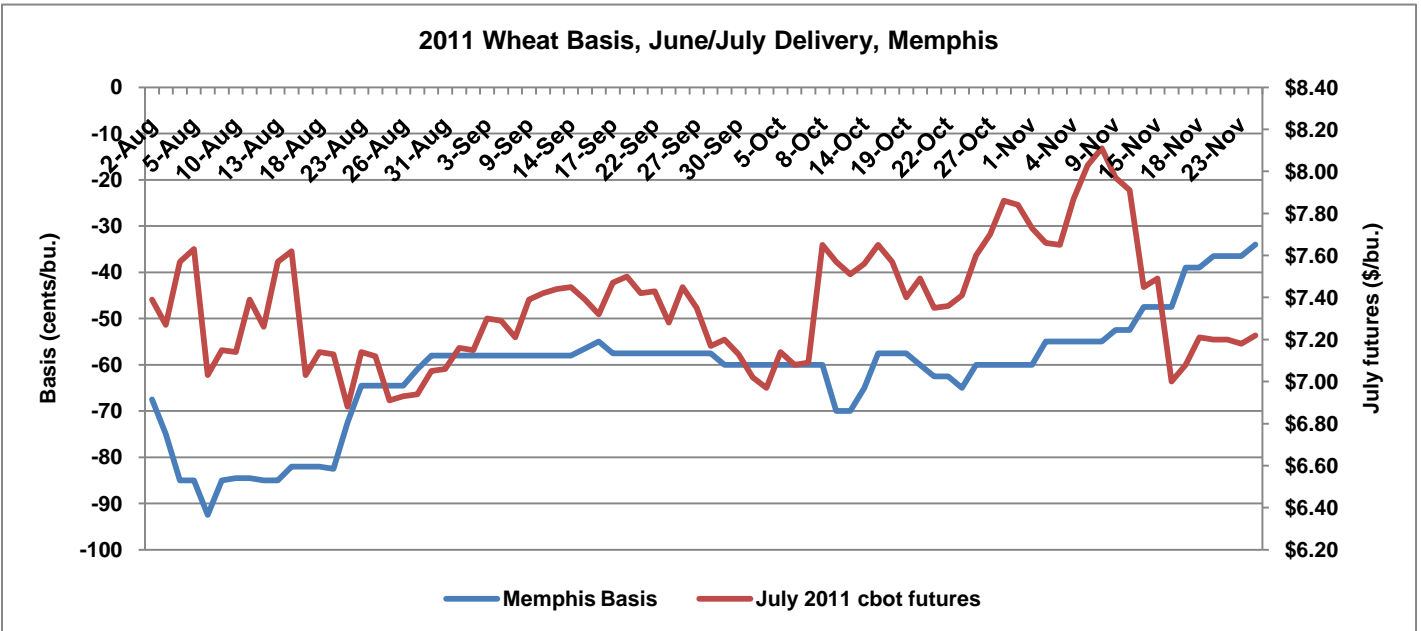

Wheat: New Crop Basis

For June/July 2011 Delivery

University of Arkansas, United States Department of Agriculture and County Governments Cooperating.
The Arkansas Cooperative Extension Service offers its programs to all eligible persons regardless of race, color, national origin, religion, gender, age, disability, marital or veteran status, or any other legally protected status, and is an Affirmative Action/Equal Opportunity Employer.