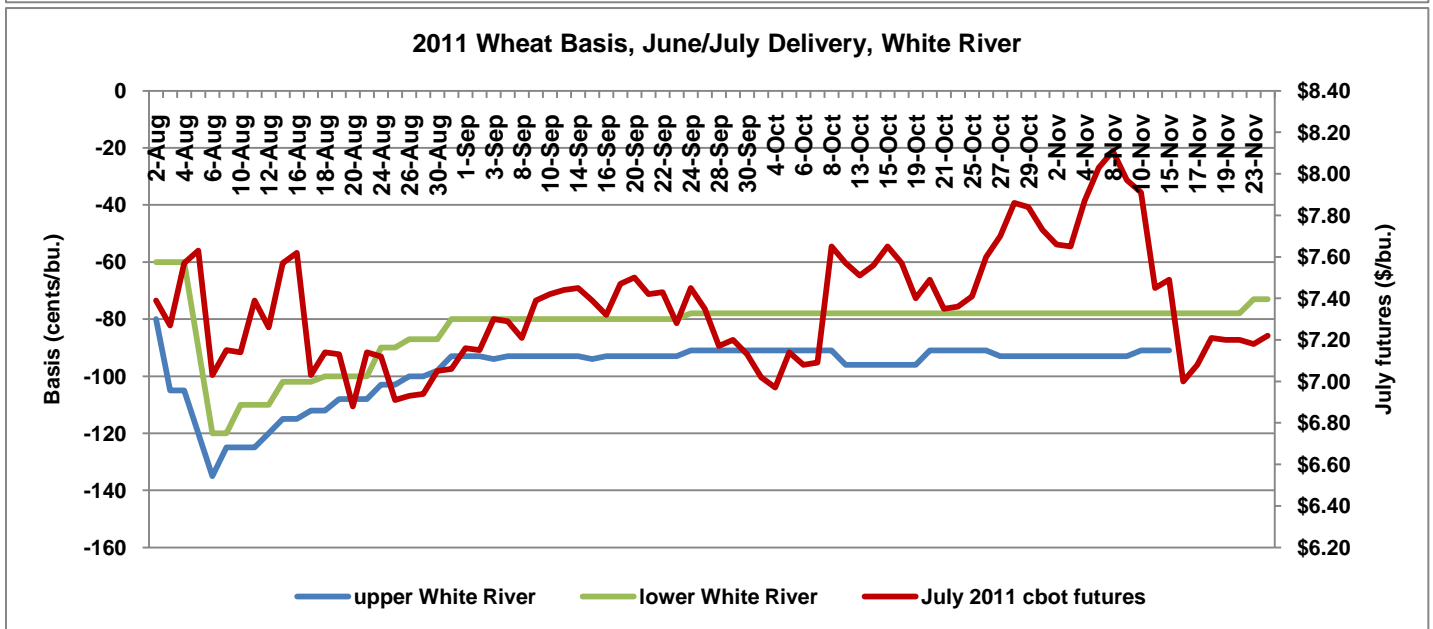

Wheat: New Crop Basis

For June/July 2011 Delivery

University of Arkansas, United States Department of Agriculture and County Governments Cooperating.
The Arkansas Cooperative Extension Service offers its programs to all eligible persons regardless of race, color, national origin, religion, gender, age, disability, marital or veteran status, or any other legally protected status, and is an Affirmative Action/Equal Opportunity Employer.