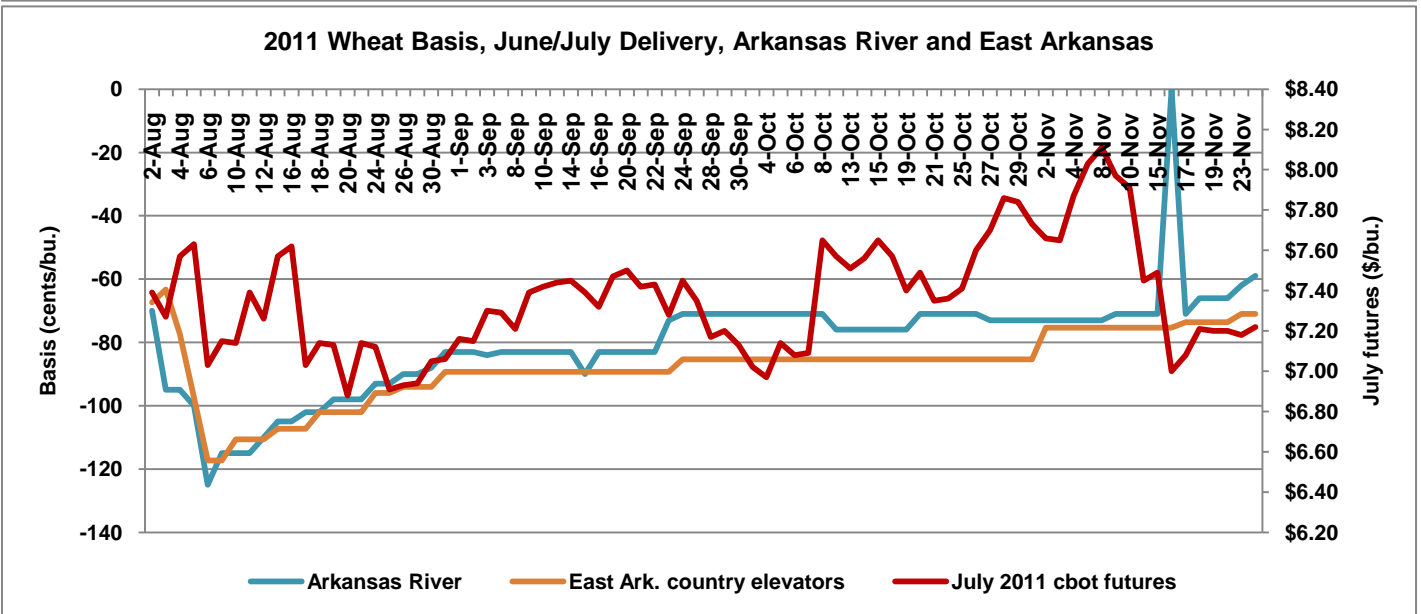

Wheat: New Crop Basis

For June/July 2011 Delivery

University of Arkansas, United States Department of Agriculture and County Governments Cooperating.
The Arkansas Cooperative Extension Service offers its programs to all eligible persons regardless of race, color, national origin, religion, gender, age, disability, marital or veteran status, or any other legally protected status, and is an Affirmative Action/Equal Opportunity Employer.