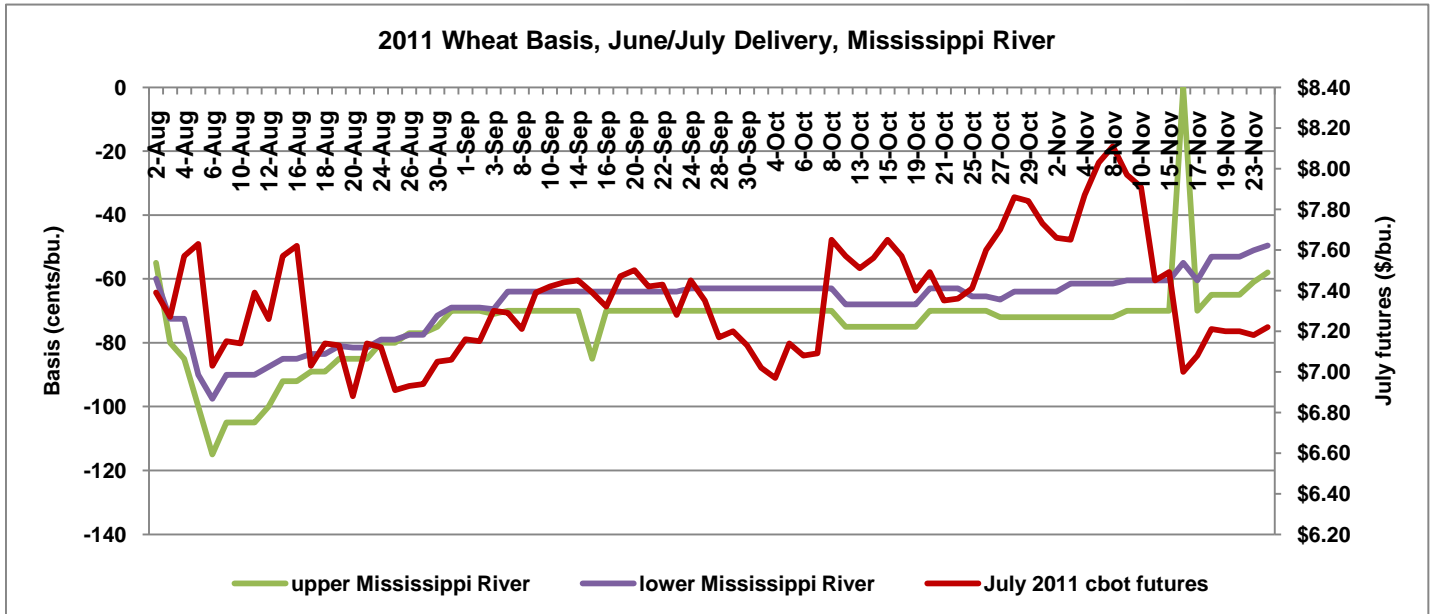

Wheat: New Crop Basis

For June/July 2011 Delivery

University of Arkansas, United States Department of Agriculture and County Governments Cooperating.
The Arkansas Cooperative Extension Service offers its programs to all eligible persons regardless of race, color, national origin, religion, gender, age, disability, marital or veteran status, or any other legally protected status, and is an Affirmative Action/Equal Opportunity Employer.