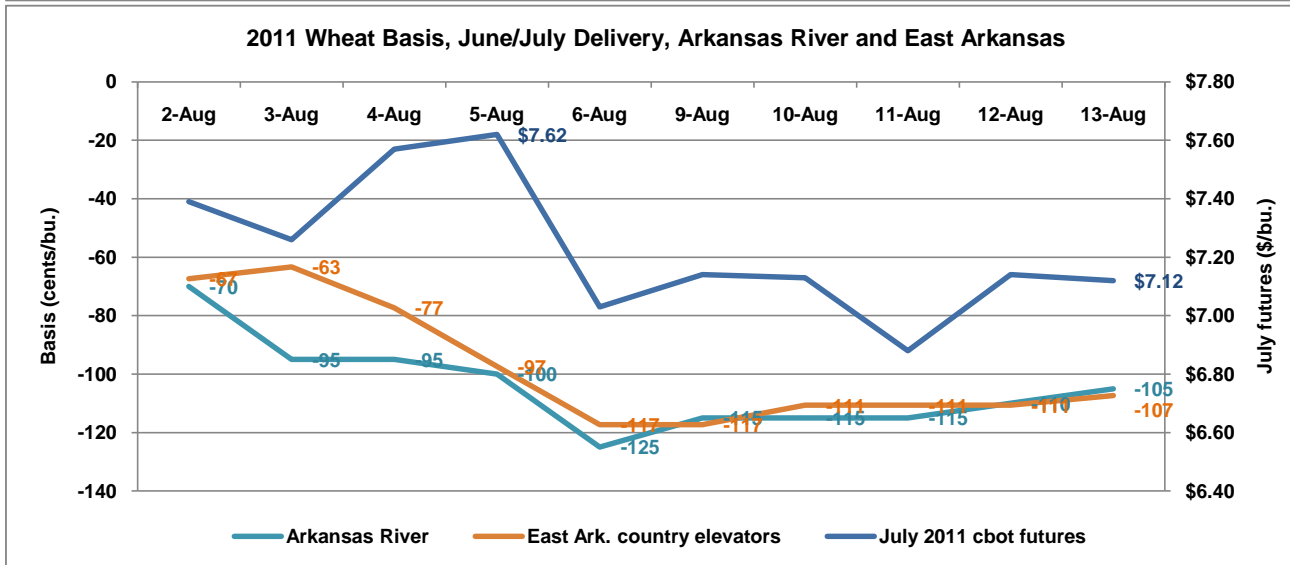

# Wheat: New Crop Basis

For June/July 2011 Delivery

University of Arkansas, United States Department of Agriculture and County Governments Cooperating.  
The Arkansas Cooperative Extension Service offers its programs to all eligible persons regardless of race, color, national origin, religion, gender, age, disability, marital or veteran status, or any other legally protected status, and is an Affirmative Action/Equal Opportunity Employer.