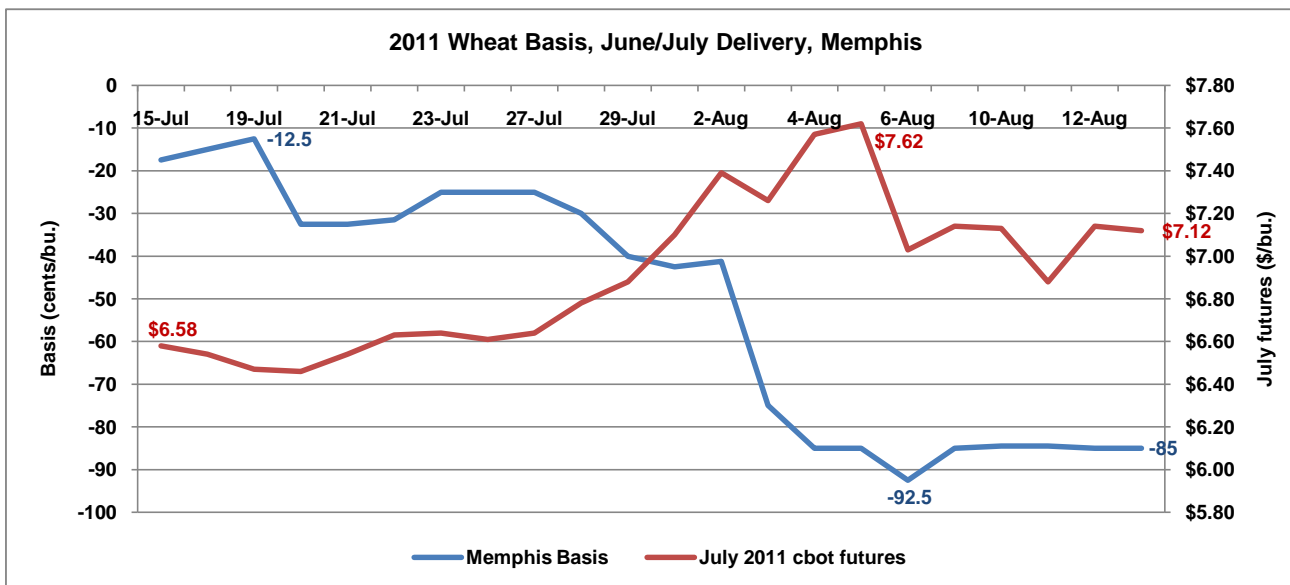

# Wheat: New Crop Basis

For June/July 2011 Delivery

University of Arkansas, United States Department of Agriculture and County Governments Cooperating.  
The Arkansas Cooperative Extension Service offers its programs to all eligible persons regardless of race, color, national origin, religion, gender, age, disability, marital or veteran status, or any other legally protected status, and is an Affirmative Action/Equal Opportunity Employer.