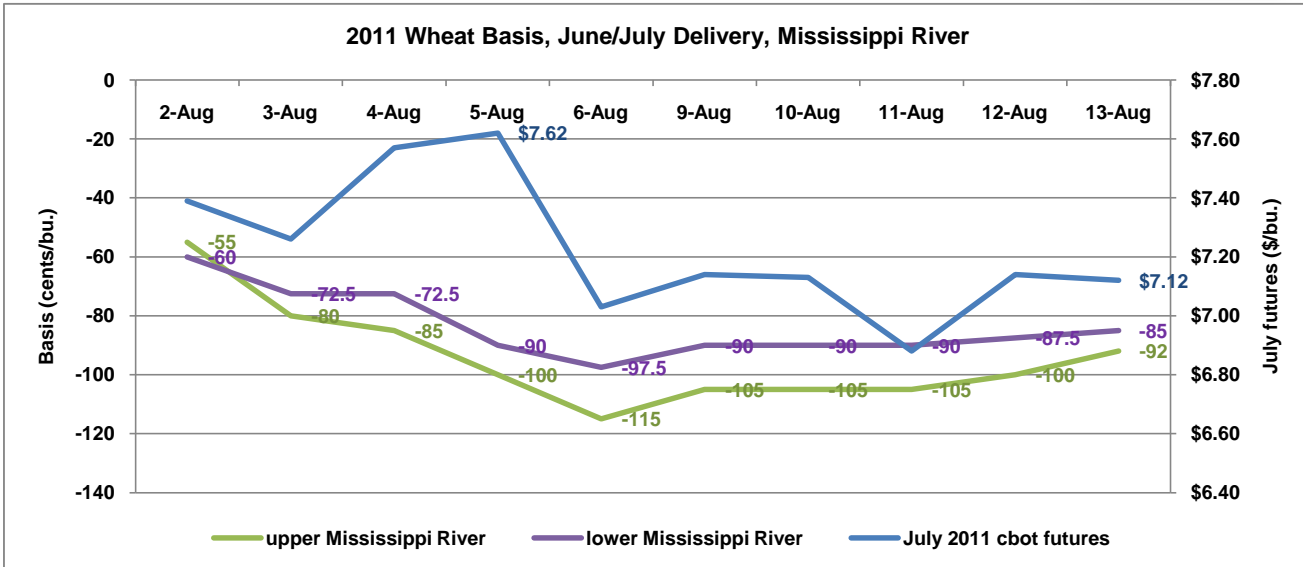

Wheat: New Crop Basis

For June/July 2011 Delivery

University of Arkansas, United States Department of Agriculture and County Governments Cooperating.
The Arkansas Cooperative Extension Service offers its programs to all eligible persons regardless of race, color, national origin, religion, gender, age, disability, marital or veteran status, or any other legally protected status, and is an Affirmative Action/Equal Opportunity Employer.