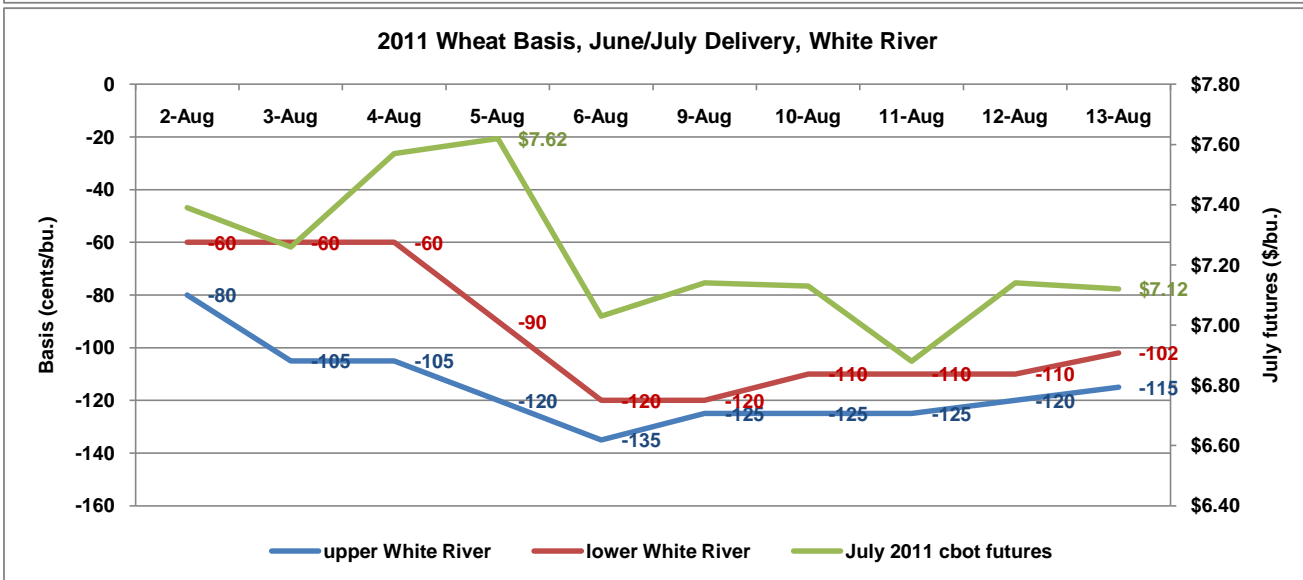

Wheat: New Crop Basis

For June/July 2011 Delivery

University of Arkansas, United States Department of Agriculture and County Governments Cooperating.
The Arkansas Cooperative Extension Service offers its programs to all eligible persons regardless of race, color, national origin, religion, gender, age, disability, marital or veteran status, or any other legally protected status, and is an Affirmative Action/Equal Opportunity Employer.