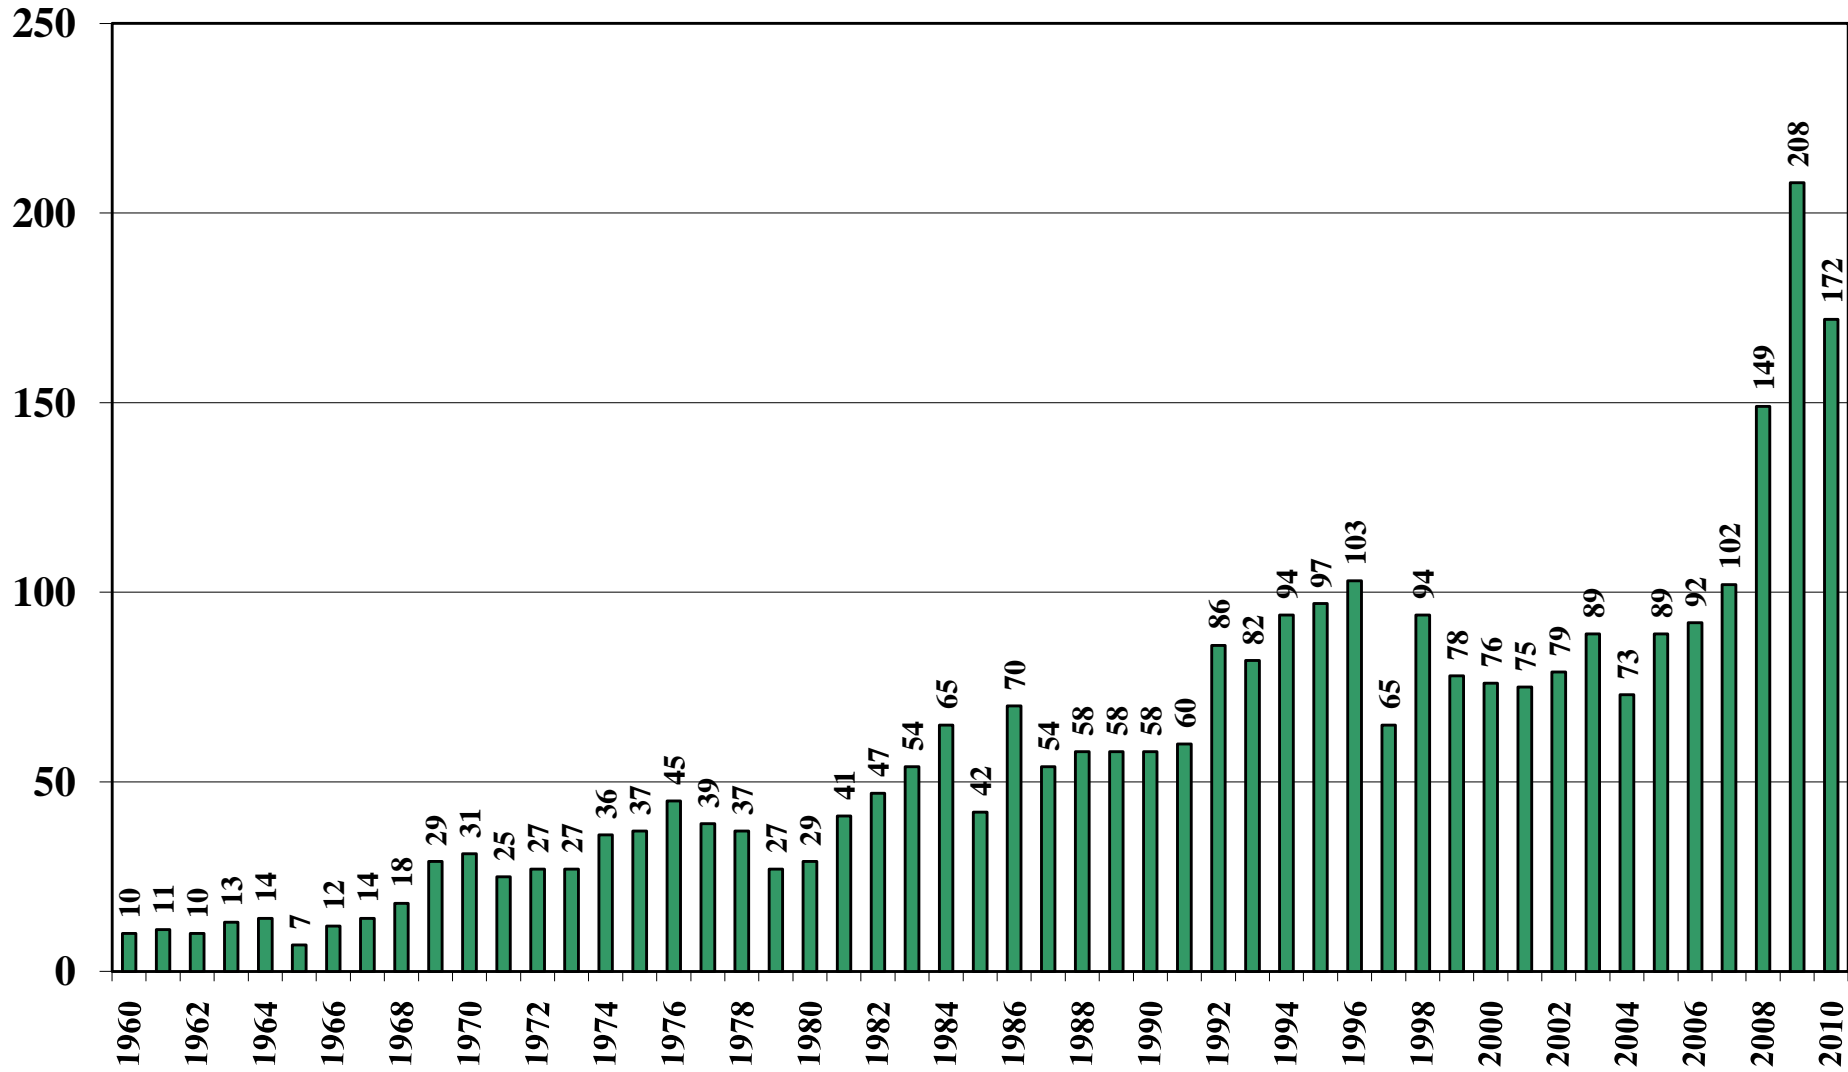

Paraguay

USDA Supply and Demand Estimates

October 29, 2010

Paraguay Rice Acreage Harvested 1960/61 – 2010/11

Source: [USDA Foreign Agricultural Service](#)

October 29, 2010

Paraguay Milled Production (1,000 Metric Tons) 1960/61 – 2010/11

Source: [USDA Foreign Agricultural Service](#)

October 29, 2010

Paraguay Rice Total Domestic Consumption (1,000 Metric Tons) 1960/61 – 2010/11

Source: [USDA Foreign Agricultural Service](#)

Paraguay Rice Total Distribution (1,000 Metric Tons) 1960/61 – 2010/11

Source: [USDA Foreign Agricultural Service](#)

October 29, 2010

Paraguay Rice Ending Stocks (1,000 Metric Tons) 1960/61 – 2010/11

Source: [USDA Foreign Agricultural Service](#)

October 29, 2010