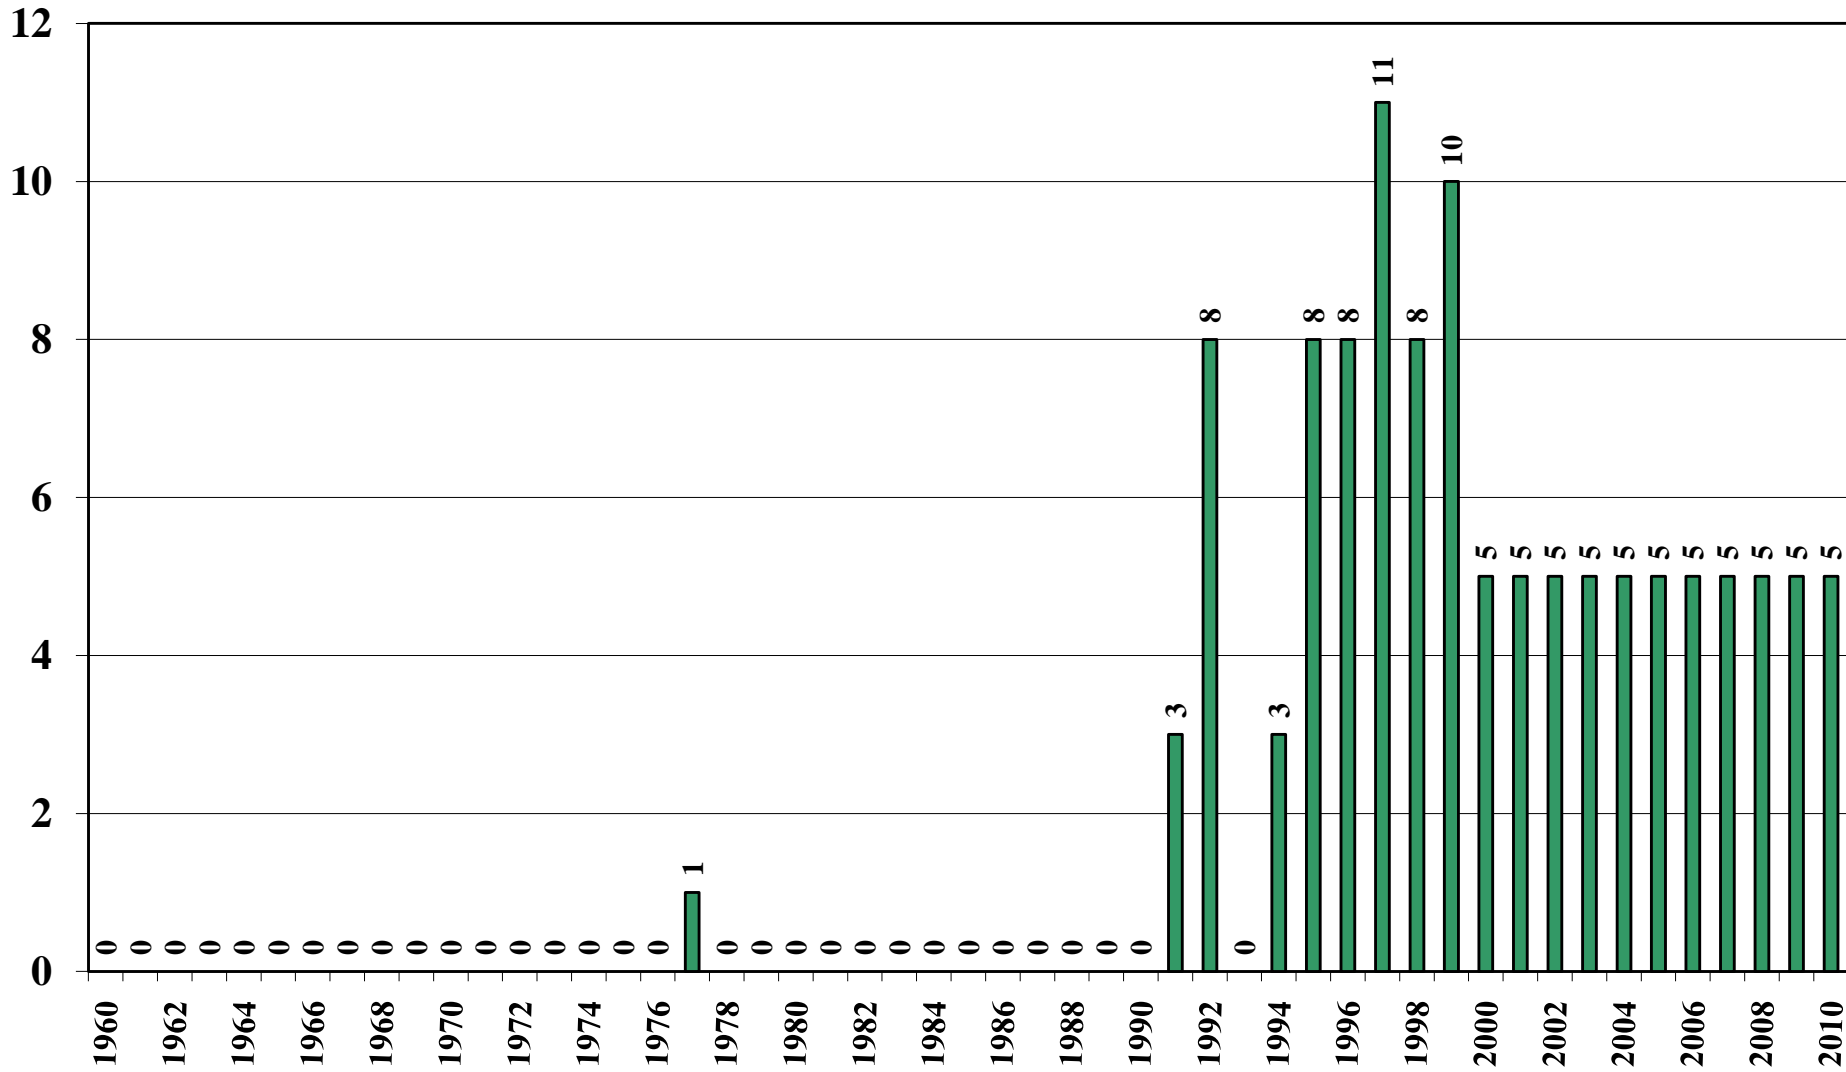

Paraguay

USDA Supply and Demand Estimates

October 29, 2010

Paraguay Rice Acreage Harvested 1960/61 – 2010/11

Source: [USDA Foreign Agricultural Service](#)

October 29, 2010

Paraguay Milled Production (1,000 Metric Tons) 1960/61 – 2010/11

Source: [USDA Foreign Agricultural Service](#)

October 29, 2010

Paraguay Rice Jan-Dec Imports (1,000 Metric Tons) 1960/61 – 2010/11

Source: [USDA Foreign Agricultural Service](#)

October 29, 2010

Paraguay Rice Jan-Dec Exports (1,000 Metric Tons) 1960/61 – 2010/11

Source: [USDA Foreign Agricultural Service](#)

October 29, 2010

Paraguay Rice Total Domestic Consumption (1,000 Metric Tons) 1960/61 – 2010/11

Source: [USDA Foreign Agricultural Service](#)

Paraguay Rice Total Distribution (1,000 Metric Tons) 1960/61 – 2010/11