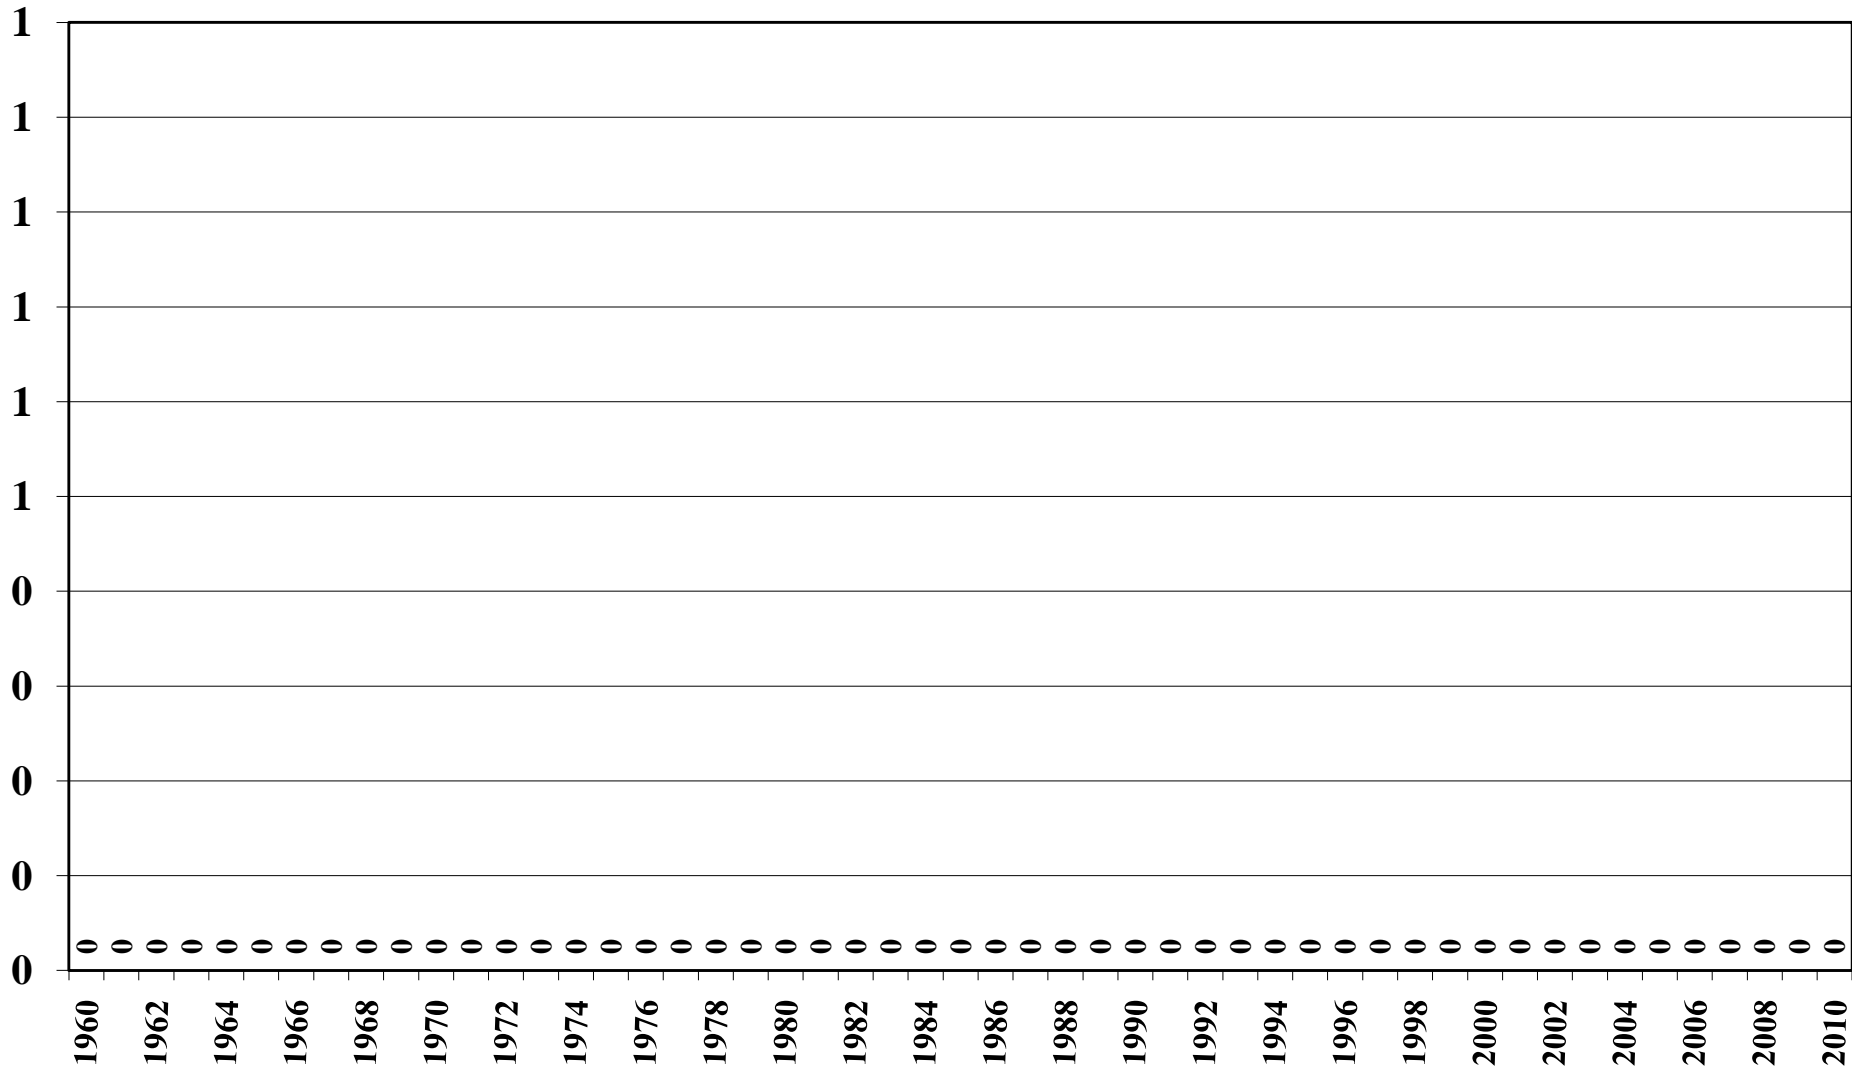

Paraguay Rice Ending Stocks (1,000 Metric Tons) 1960/61 – 2010/11

Source: [USDA Foreign Agricultural Service](#)

October 29, 2010