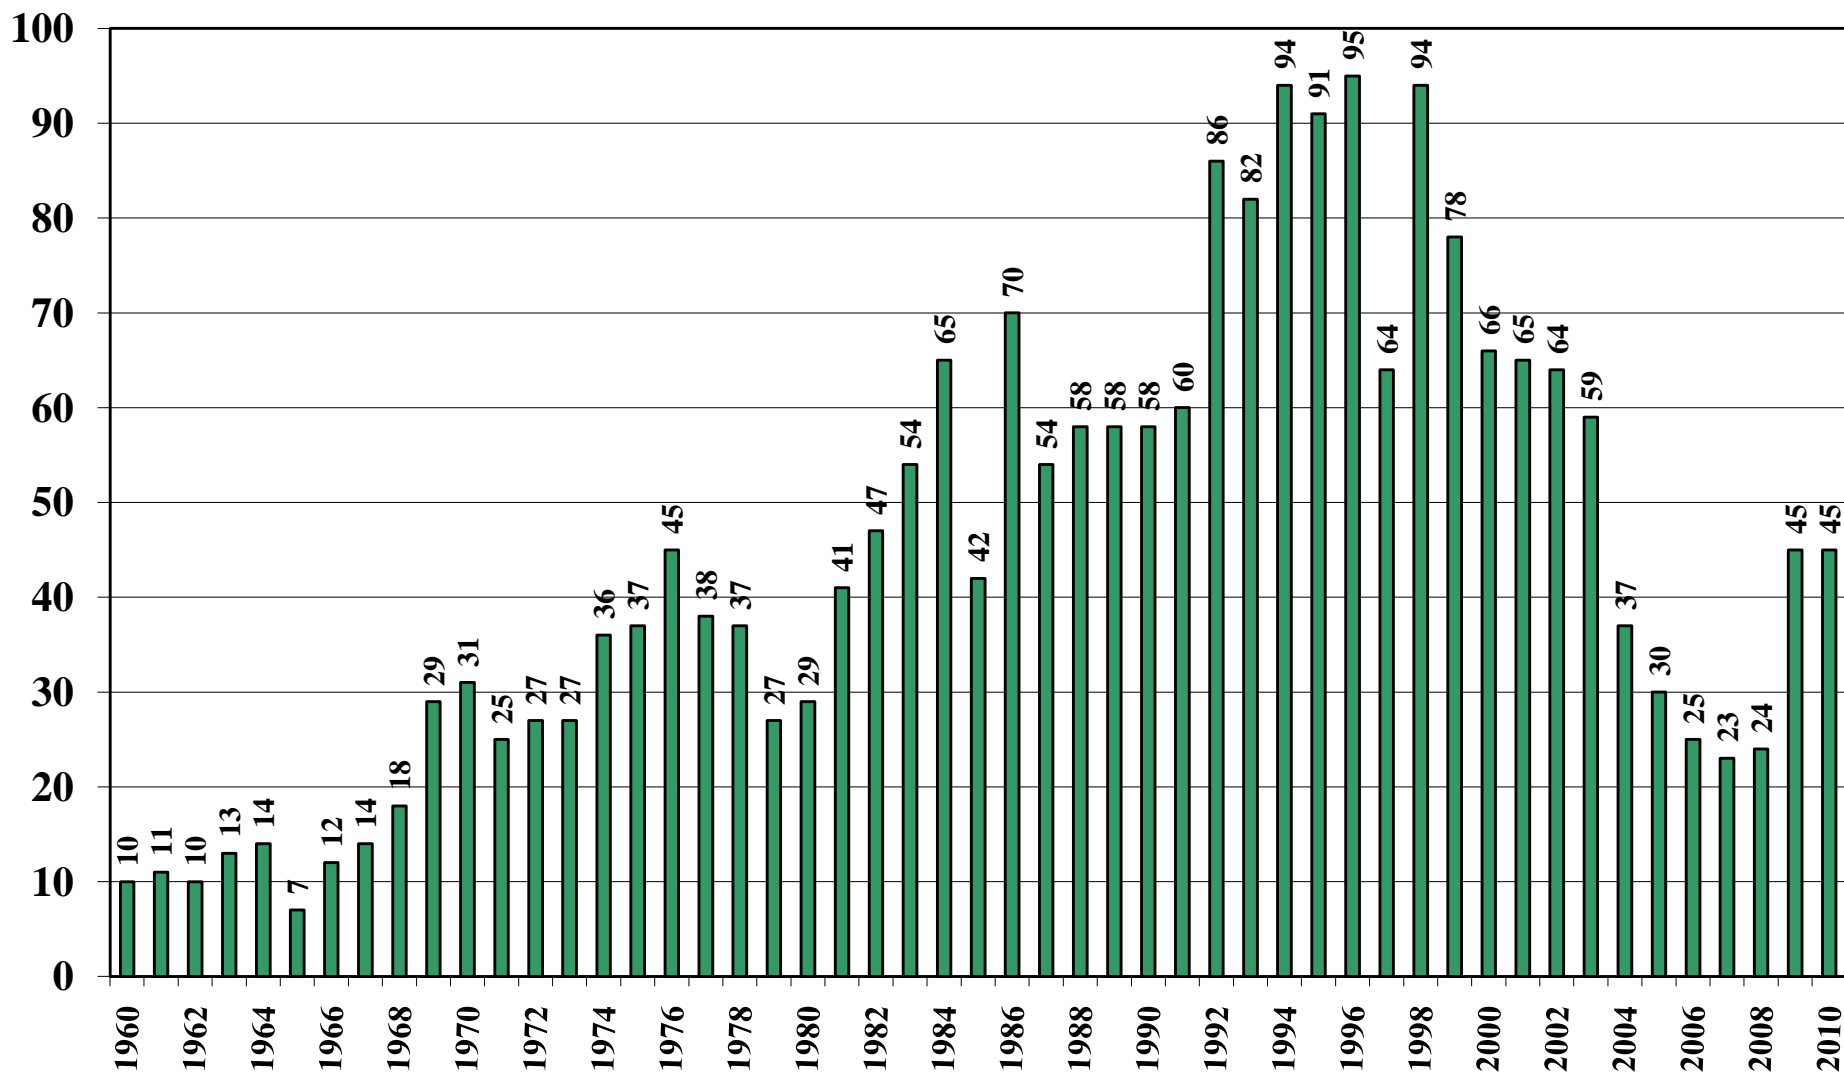

Paraguay

USDA Supply and Demand Estimates

October 29, 2010

Paraguay Rice Acreage Harvested 1960/61 – 2010/11

Source: [USDA Foreign Agricultural Service](#)

October 29, 2010

Paraguay Milled Production (1,000 Metric Tons) 1960/61 – 2010/11

Source: [USDA Foreign Agricultural Service](#)

October 29, 2010

Paraguay Rice Jan-Dec Imports (1,000 Metric Tons) 1960/61 – 2010/11

Source: [USDA Foreign Agricultural Service](#)

October 29, 2010

Paraguay Rice Jan-Dec Exports (1,000 Metric Tons) 1960/61 – 2010/11

Source: [USDA Foreign Agricultural Service](#)

October 29, 2010

Paraguay Rice Total Domestic Consumption (1,000 Metric Tons) 1960/61 – 2010/11

Source: [USDA Foreign Agricultural Service](#)

Paraguay Rice Total Distribution (1,000 Metric Tons) 1960/61 – 2010/11