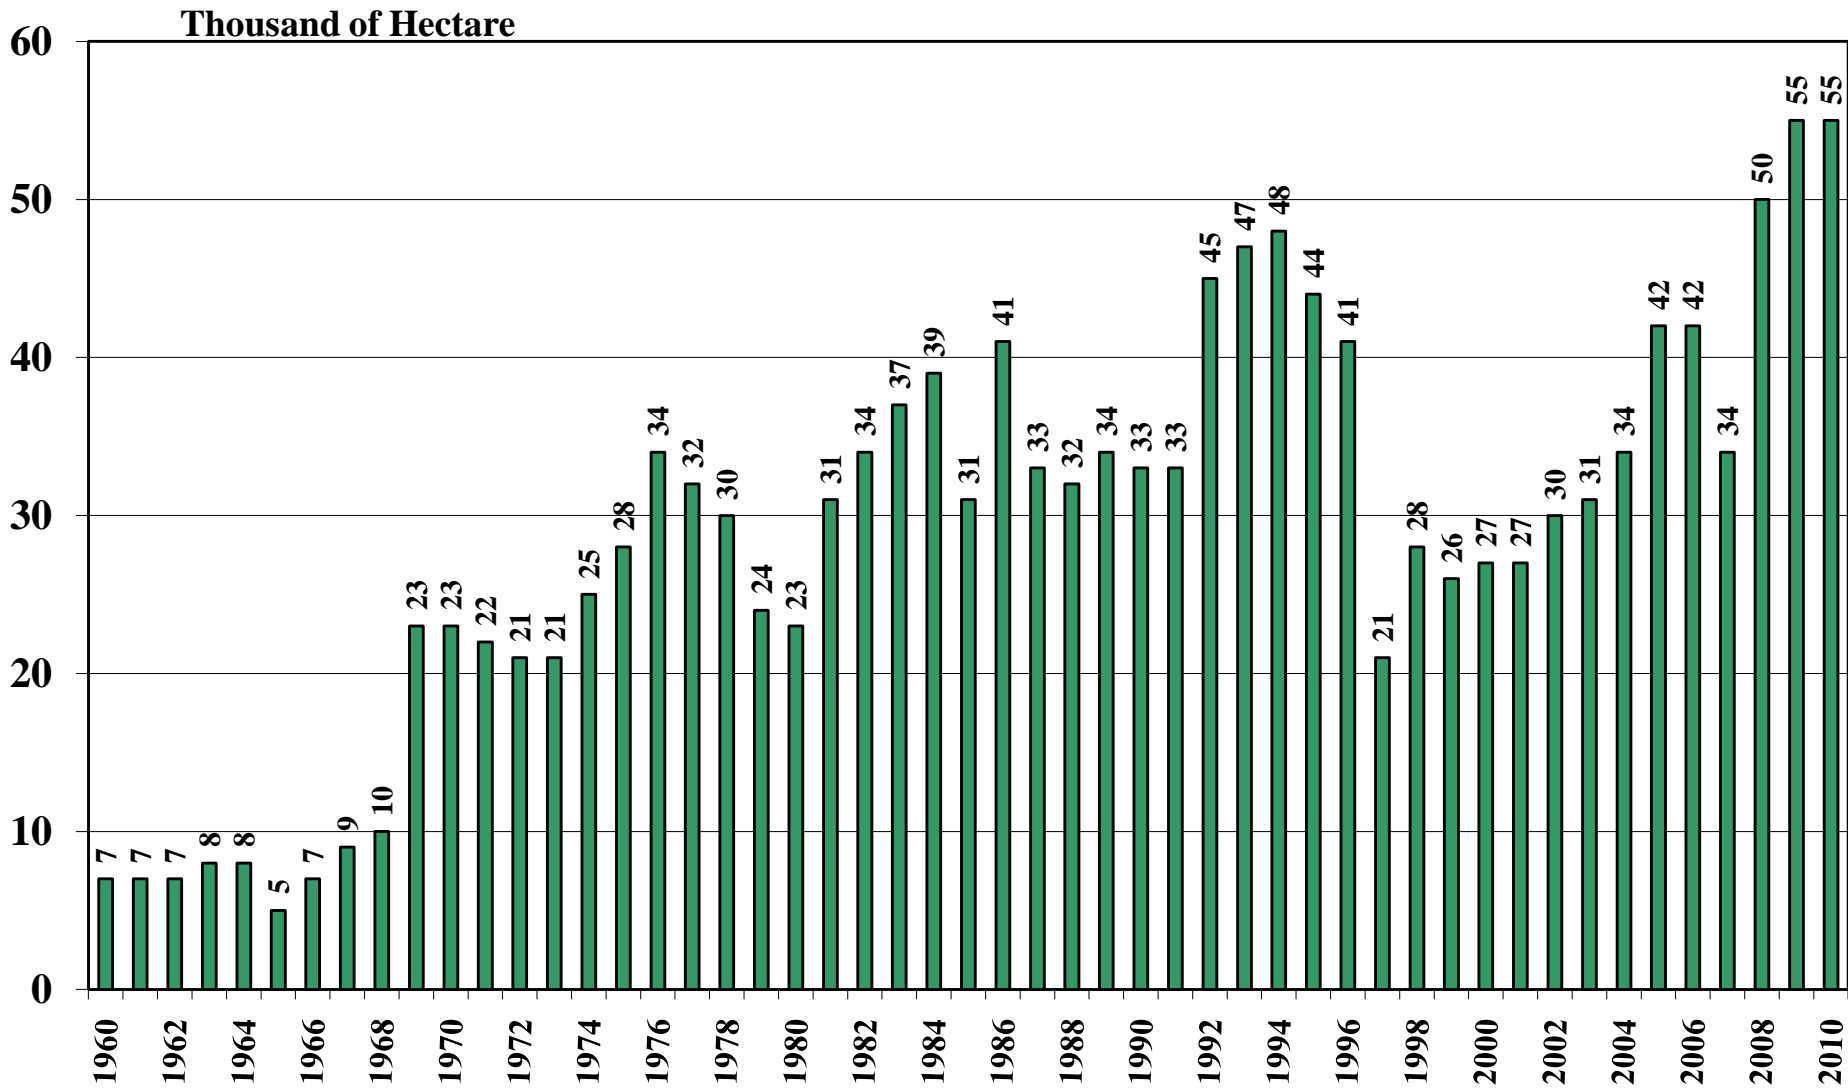

Paraguay

USDA Supply and Demand Estimates

October 29, 2010

Paraguay Rice Acreage Harvested 1960/61 – 2010/11

Source: [USDA Foreign Agricultural Service](#)

October 29, 2010

Paraguay Milled Production (1,000 Metric Tons) 1960/61 – 2010/11

Source: [USDA Foreign Agricultural Service](#)

October 29, 2010

Paraguay Rice Jan-Dec Imports (1,000 Metric Tons) 1960/61 – 2010/11

Source: [USDA Foreign Agricultural Service](#)

October 29, 2010

Paraguay Rice Jan-Dec Exports (1,000 Metric Tons) 1960/61 – 2010/11

Source: [USDA Foreign Agricultural Service](#)

October 29, 2010

Paraguay Rice Total Domestic Consumption (1,000 Metric Tons) 1960/61 – 2010/11

Source: [USDA Foreign Agricultural Service](#)

Paraguay Rice Total Distribution (1,000 Metric Tons) 1960/61 – 2010/11