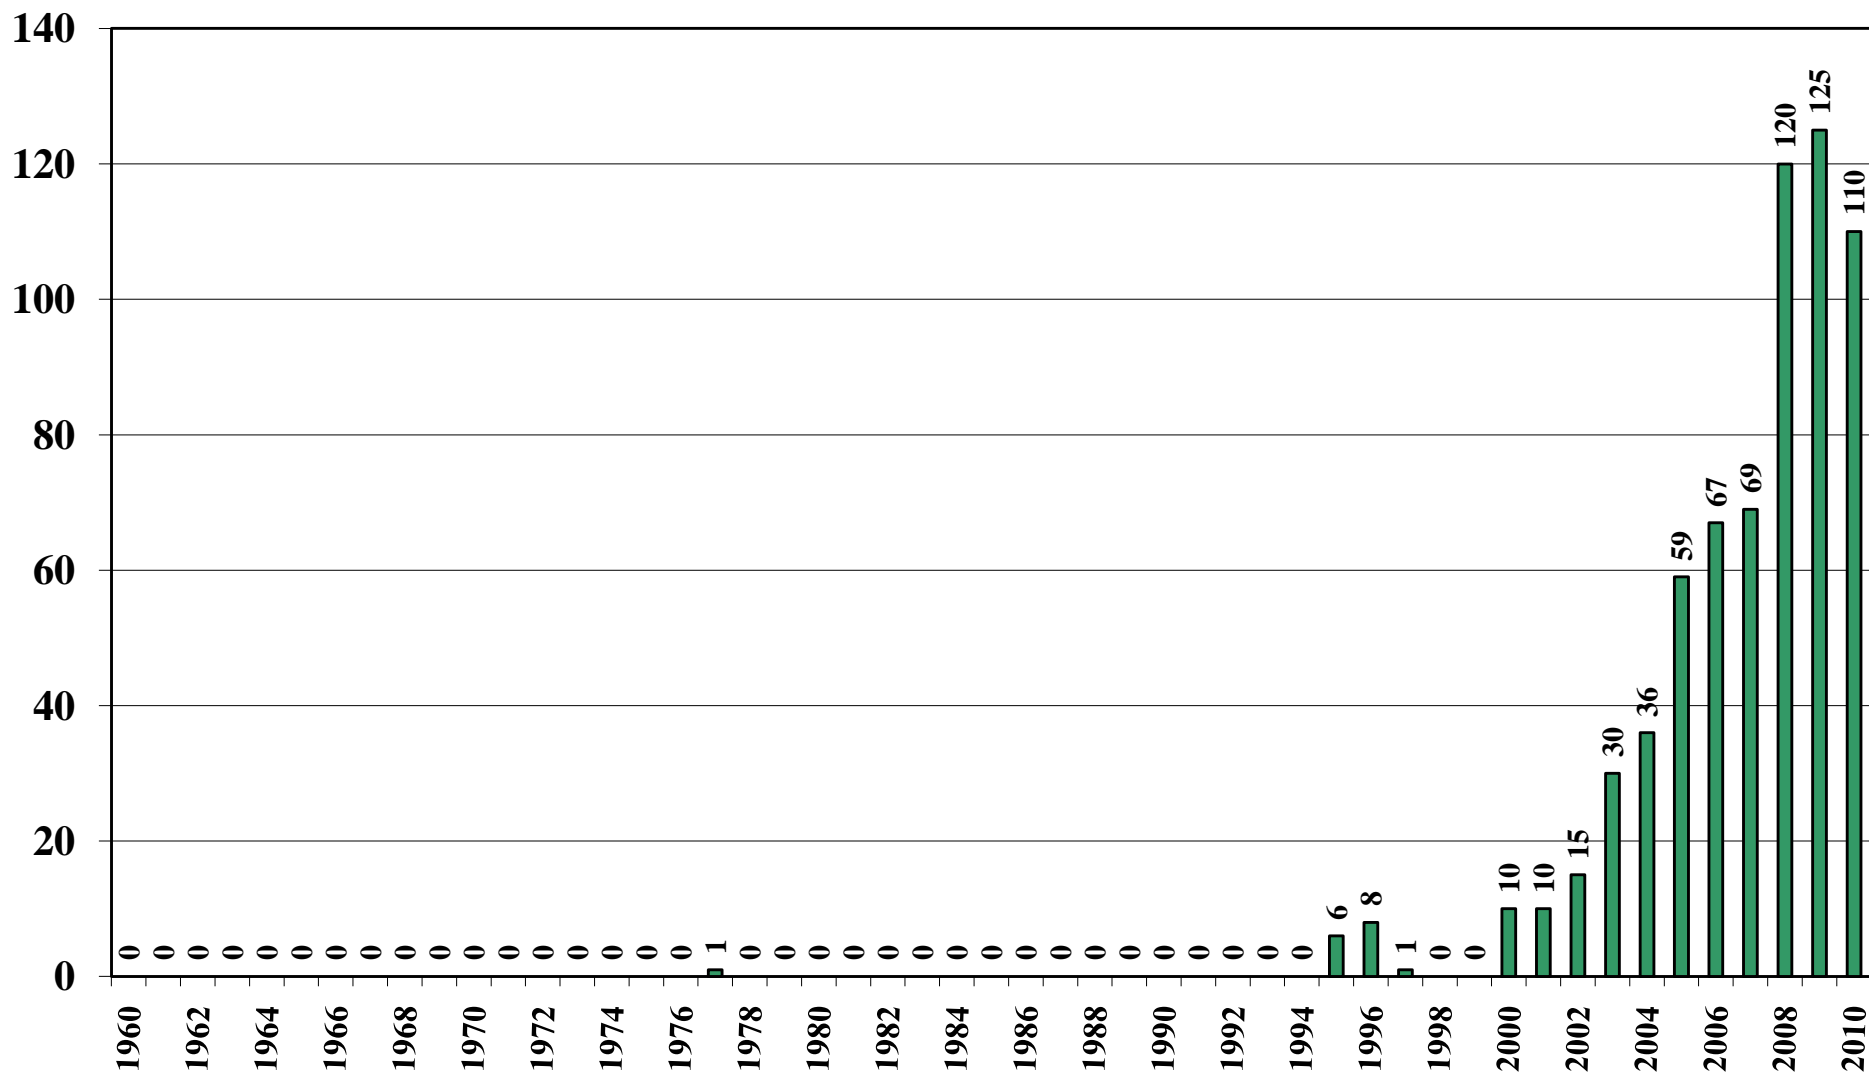

Paraguay

USDA Supply and Demand Estimates

October 29, 2010

Paraguay Rice Acreage Harvested 1960/61 – 2010/11

Source: [USDA Foreign Agricultural Service](#)

October 29, 2010

Paraguay Milled Production (1,000 Metric Tons) 1960/61 – 2010/11

Source: [USDA Foreign Agricultural Service](#)

October 29, 2010

Paraguay Rice Jan-Dec Imports (1,000 Metric Tons) 1960/61 – 2010/11

Source: [USDA Foreign Agricultural Service](#)

October 29, 2010

Paraguay Rice Jan-Dec Exports (1,000 Metric Tons) 1960/61 – 2010/11

Source: [USDA Foreign Agricultural Service](#)

October 29, 2010

Paraguay Rice Total Domestic Consumption (1,000 Metric Tons) 1960/61 – 2010/11

Source: [USDA Foreign Agricultural Service](#)

Paraguay Rice Total Distribution (1,000 Metric Tons) 1960/61 – 2010/11