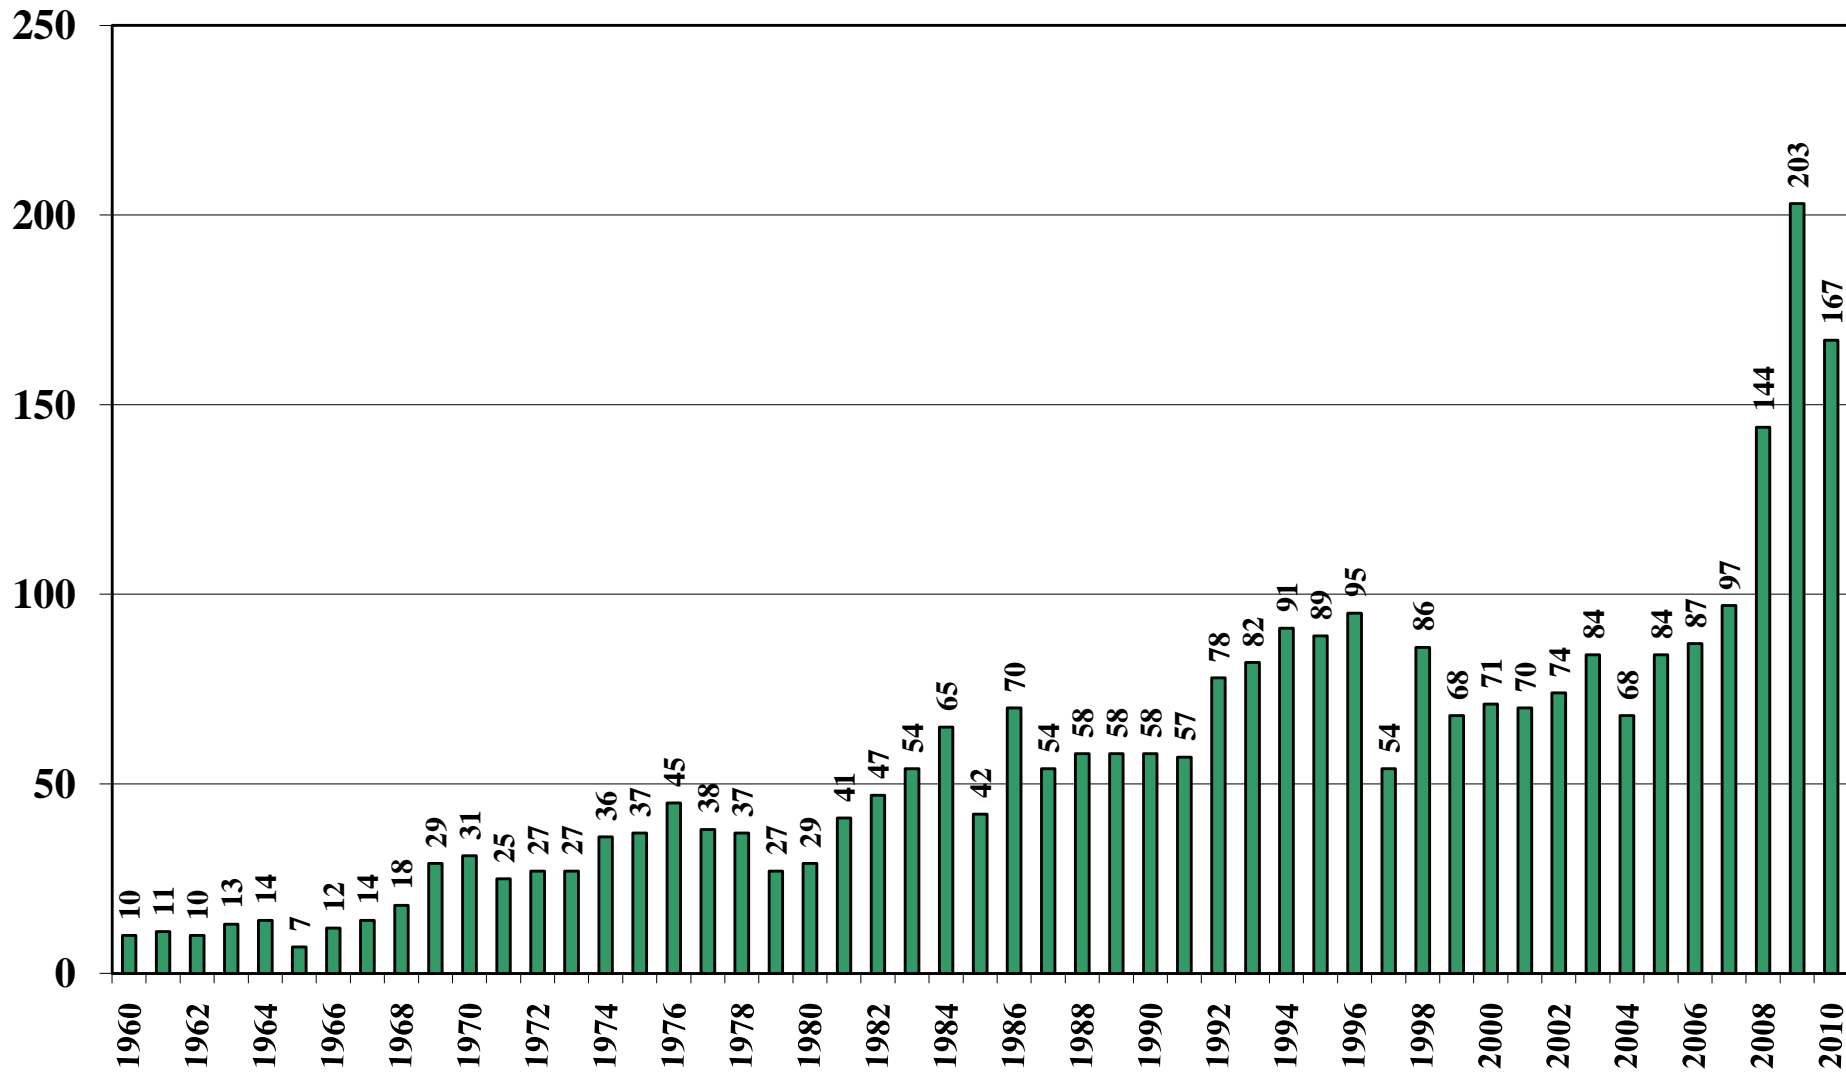

Paraguay

USDA Supply and Demand Estimates

October 29, 2010

Paraguay Rice Acreage Harvested 1960/61 – 2010/11

Source: [USDA Foreign Agricultural Service](#)

October 29, 2010

Paraguay Milled Production (1,000 Metric Tons) 1960/61 – 2010/11

Source: [USDA Foreign Agricultural Service](#)

October 29, 2010

Paraguay Rice Jan-Dec Imports (1,000 Metric Tons) 1960/61 – 2010/11

Source: [USDA Foreign Agricultural Service](#)

October 29, 2010

Paraguay Rice Jan-Dec Exports (1,000 Metric Tons) 1960/61 – 2010/11

Source: [USDA Foreign Agricultural Service](#)

October 29, 2010

Paraguay Rice Total Domestic Consumption (1,000 Metric Tons) 1960/61 – 2010/11

Source: [USDA Foreign Agricultural Service](#)

Paraguay Rice Total Distribution (1,000 Metric Tons) 1960/61 – 2010/11