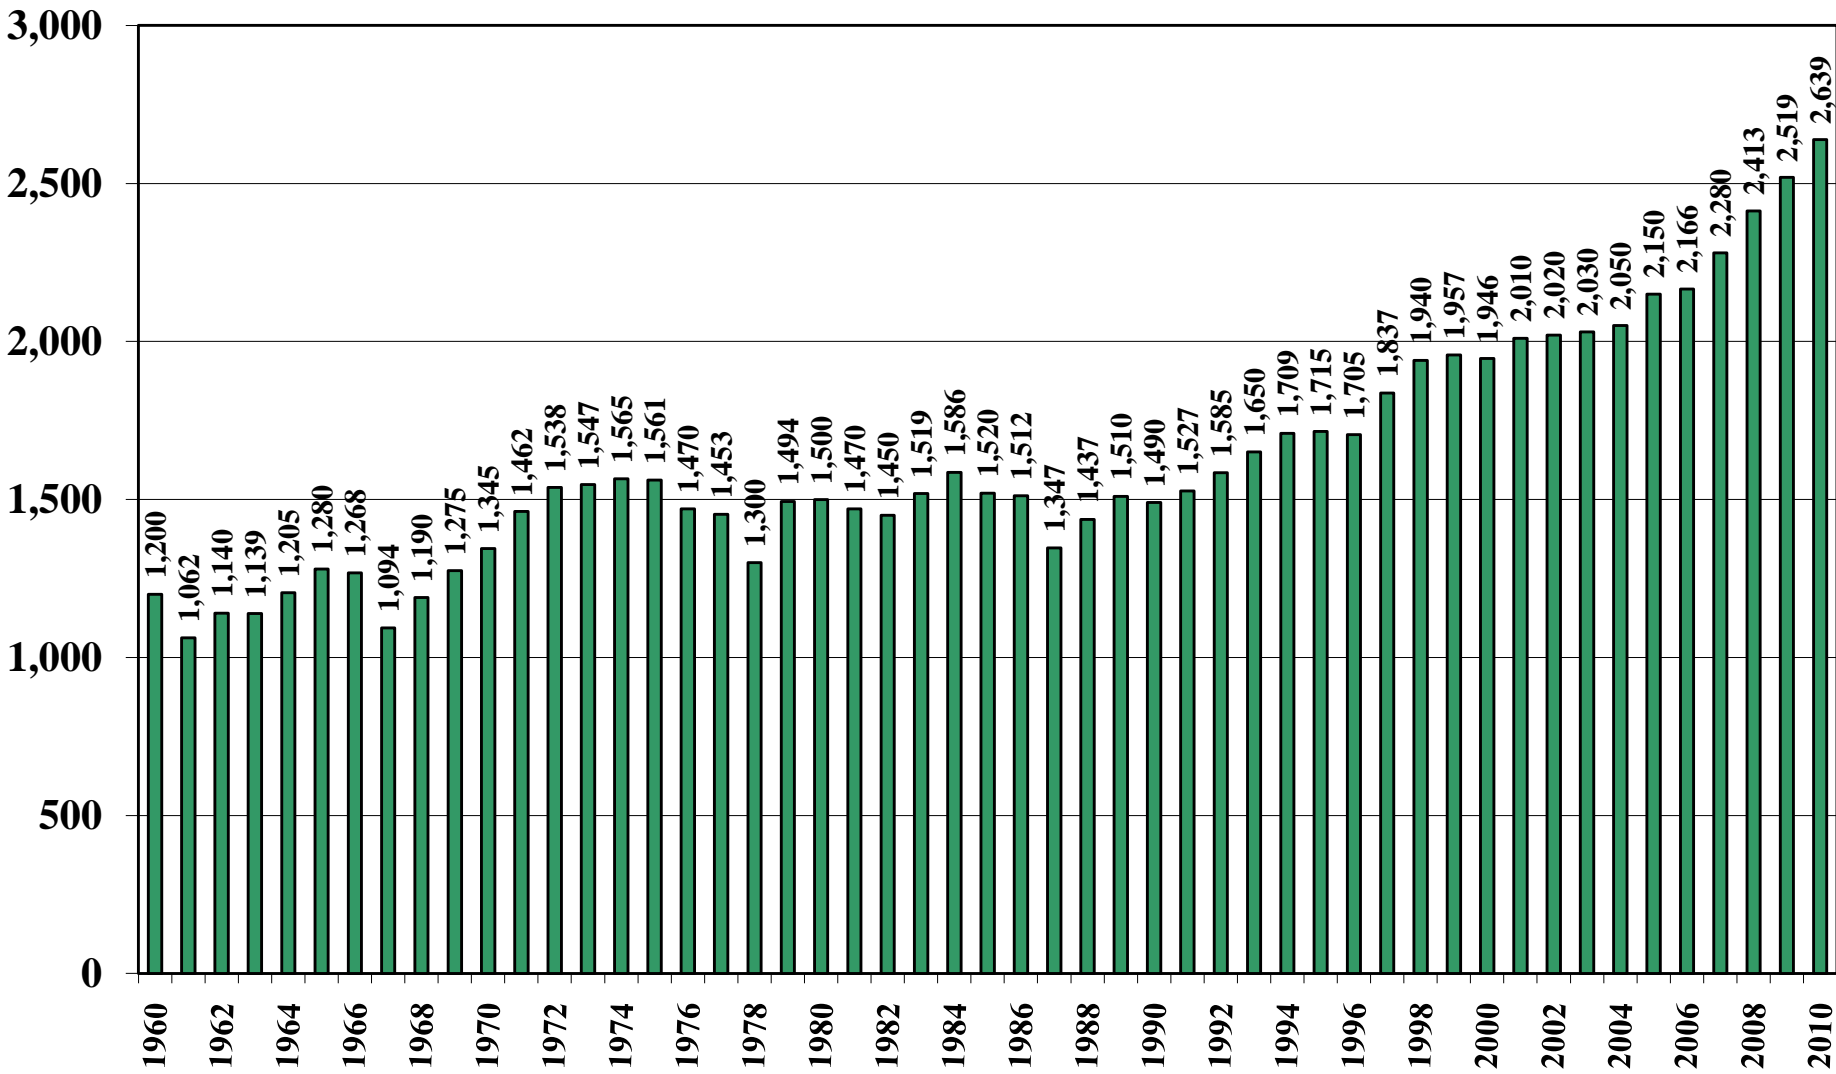

Malaysia

USDA Supply and Demand Estimates

October 29, 2010

Malaysia Rice Acreage Harvested 1960/61 – 2010/11

Source: [USDA Foreign Agricultural Service](#)

October 29, 2010

Malaysia Rice Milled Production (1,000 Metric Tons) 1960/61 – 2010/11

Source: [USDA Foreign Agricultural Service](#)

Malaysia Rice Jan-Dec Imports (1,000 Metric Tons) 1960/61 – 2010/11

Source: [USDA Foreign Agricultural Service](#)

October 29, 2010

Malaysia Rice Jan-Dec Exports (1,000 Metric Tons) 1960/61 – 2010/11

Source: [USDA Foreign Agricultural Service](#)

October 29, 2010

Malaysia Rice Total Domestic Consumption (1,000 Metric Tons) 1960/61 – 2010/11

Source: [USDA Foreign Agricultural Service](#)

Malaysia Rice Total Distribution (1,000 Metric Tons) 1960/61 – 2010/11