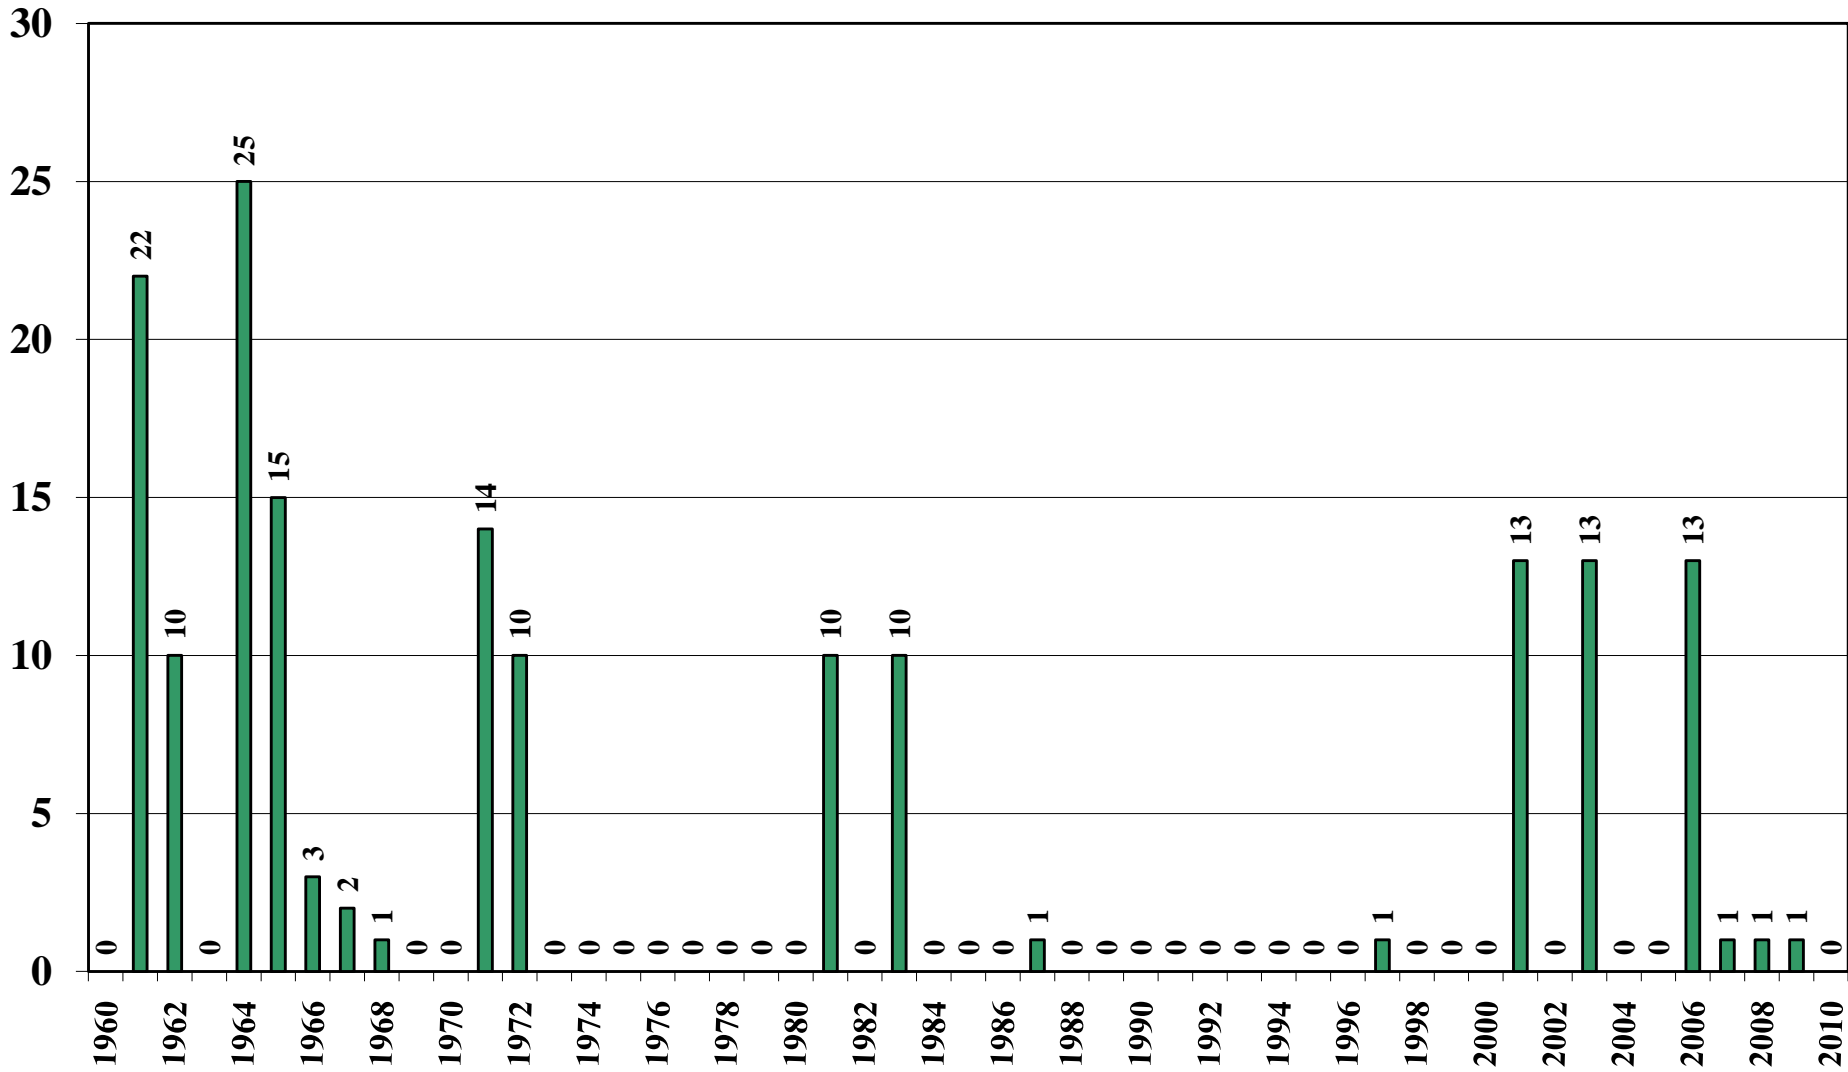

Malaysia

USDA Supply and Demand Estimates

October 29, 2010

Malaysia Rice Acreage Harvested 1960/61 – 2010/11

Source: [USDA Foreign Agricultural Service](#)

October 29, 2010

Malaysia Rice Milled Production (1,000 Metric Tons) 1960/61 – 2010/11

Source: [USDA Foreign Agricultural Service](#)

Malaysia Rice Jan-Dec Imports (1,000 Metric Tons) 1960/61 – 2010/11

Source: [USDA Foreign Agricultural Service](#)

October 29, 2010

Malaysia Rice Jan-Dec Exports (1,000 Metric Tons) 1960/61 – 2010/11

Source: [USDA Foreign Agricultural Service](#)

October 29, 2010

Malaysia Rice Total Domestic Consumption (1,000 Metric Tons) 1960/61 – 2010/11

Source: [USDA Foreign Agricultural Service](#)

Malaysia Rice Total Distribution (1,000 Metric Tons) 1960/61 – 2010/11