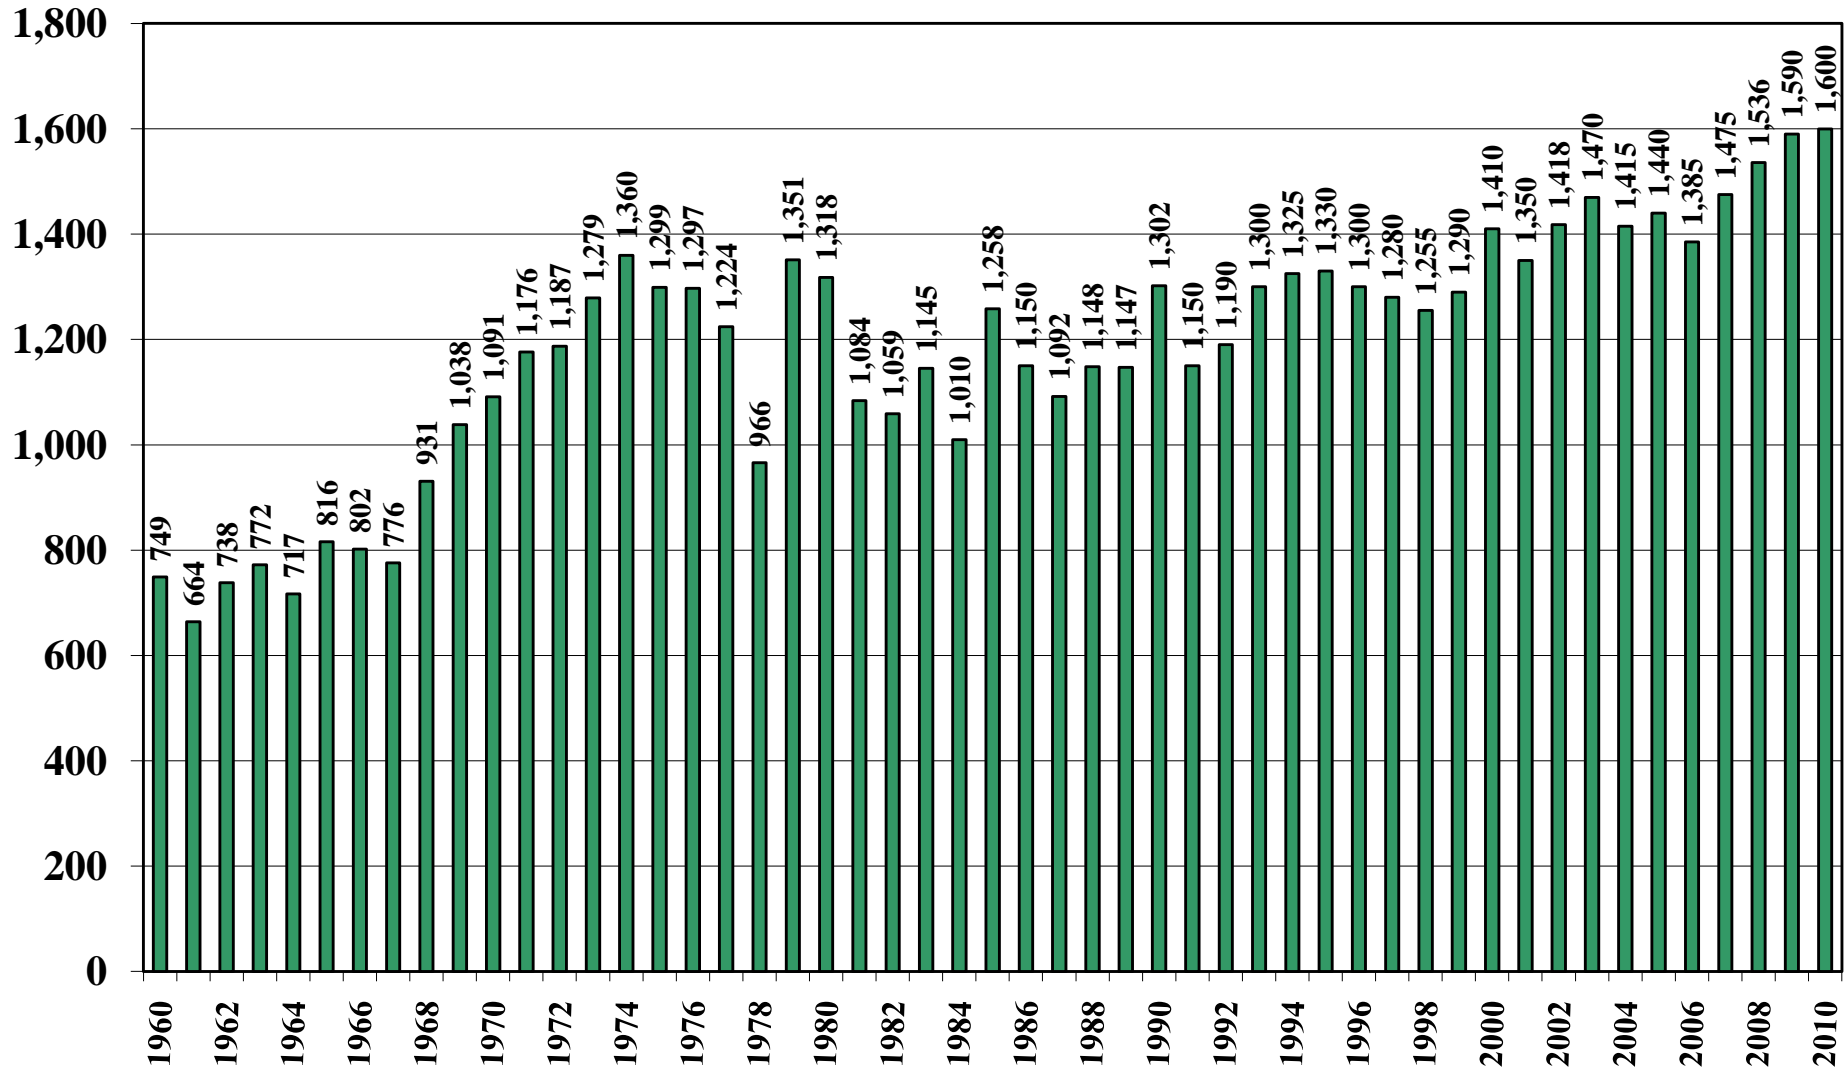

Malaysia

USDA Supply and Demand Estimates

October 29, 2010

Malaysia Rice Acreage Harvested 1960/61 – 2010/11

Source: [USDA Foreign Agricultural Service](#)

October 29, 2010

Malaysia Rice Milled Production (1,000 Metric Tons) 1960/61 – 2010/11

Source: [USDA Foreign Agricultural Service](#)

Malaysia Rice Jan-Dec Imports (1,000 Metric Tons) 1960/61 – 2010/11

Source: [USDA Foreign Agricultural Service](#)

October 29, 2010

Malaysia Rice Jan-Dec Exports (1,000 Metric Tons) 1960/61 – 2010/11

Source: [USDA Foreign Agricultural Service](#)

October 29, 2010

Malaysia Rice Total Domestic Consumption (1,000 Metric Tons) 1960/61 – 2010/11

Source: [USDA Foreign Agricultural Service](#)

Malaysia Rice Total Distribution (1,000 Metric Tons) 1960/61 – 2010/11