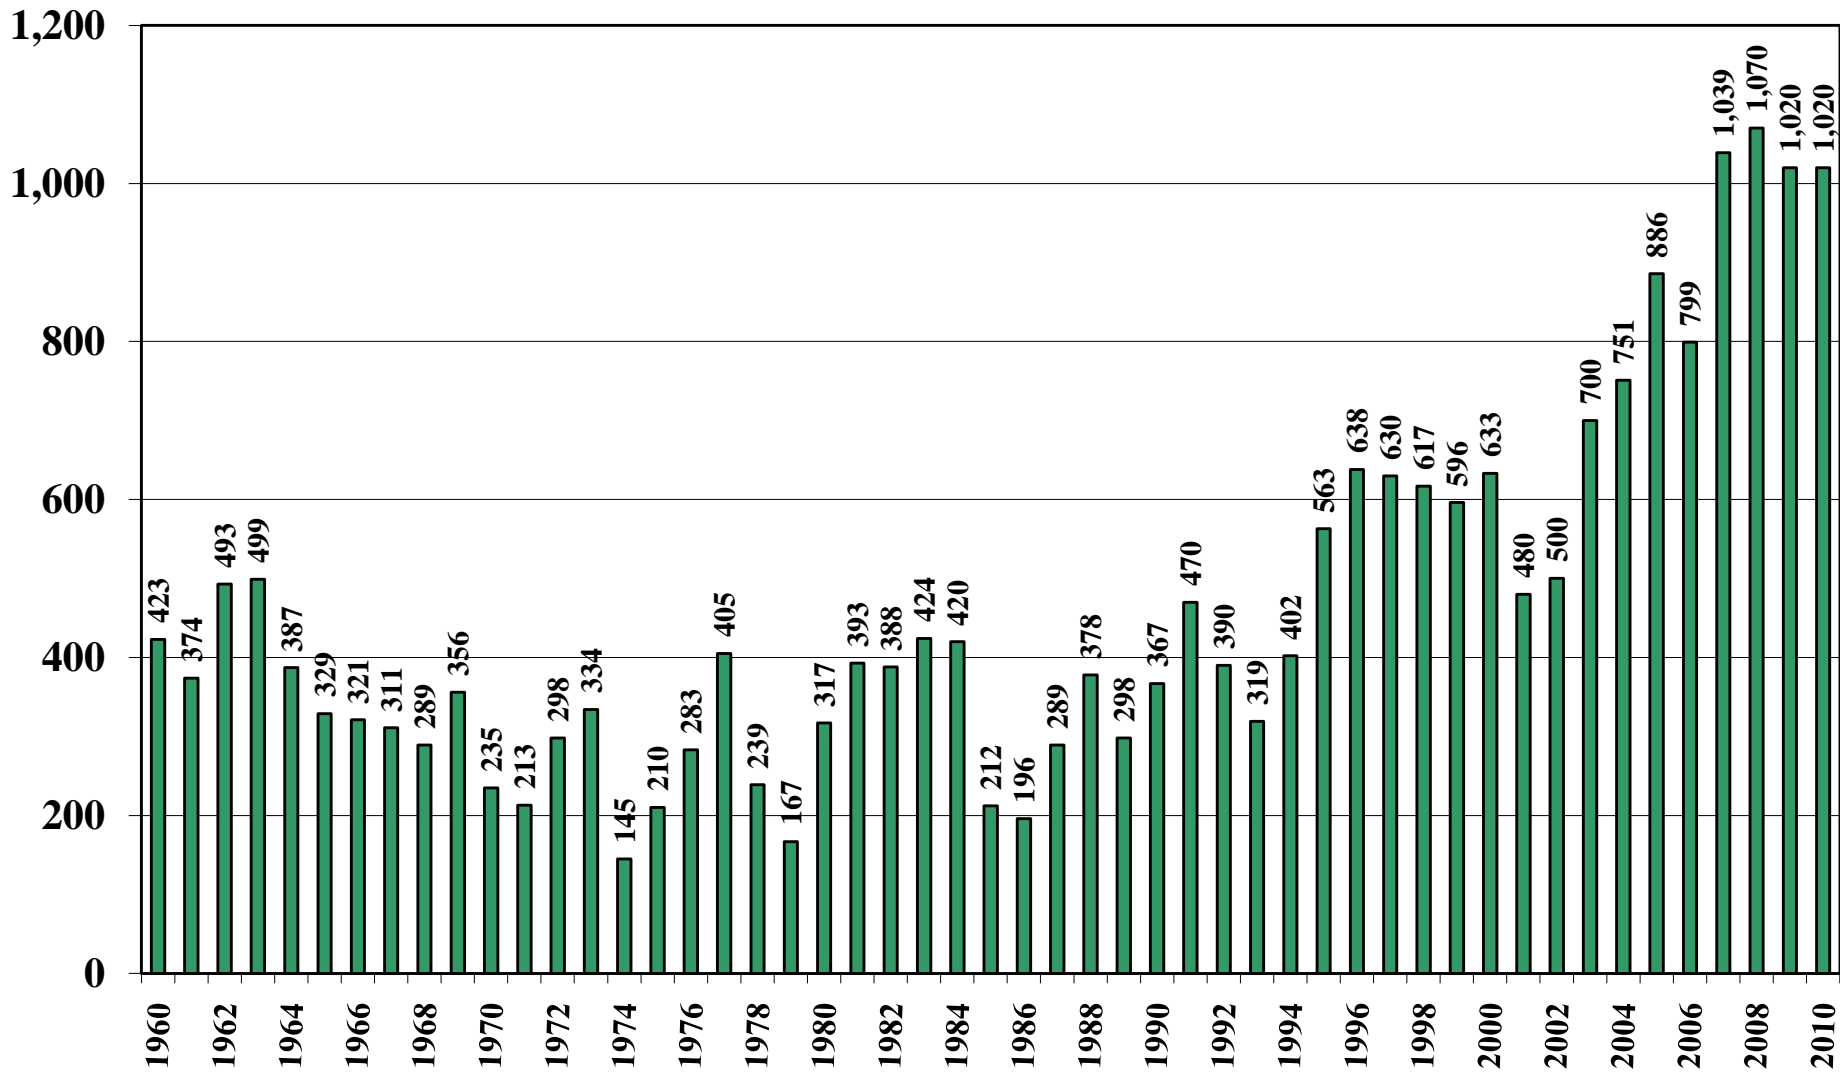

Malaysia

USDA Supply and Demand Estimates

October 29, 2010

Malaysia Rice Acreage Harvested 1960/61 – 2010/11

Source: [USDA Foreign Agricultural Service](#)

October 29, 2010

Malaysia Rice Milled Production (1,000 Metric Tons) 1960/61 – 2010/11

Source: [USDA Foreign Agricultural Service](#)

Malaysia Rice Jan-Dec Imports (1,000 Metric Tons) 1960/61 – 2010/11

Source: [USDA Foreign Agricultural Service](#)

October 29, 2010

Malaysia Rice Jan-Dec Exports (1,000 Metric Tons) 1960/61 – 2010/11

Source: [USDA Foreign Agricultural Service](#)

October 29, 2010

Malaysia Rice Total Domestic Consumption (1,000 Metric Tons) 1960/61 – 2010/11

Source: [USDA Foreign Agricultural Service](#)

Malaysia Rice Total Distribution (1,000 Metric Tons) 1960/61 – 2010/11