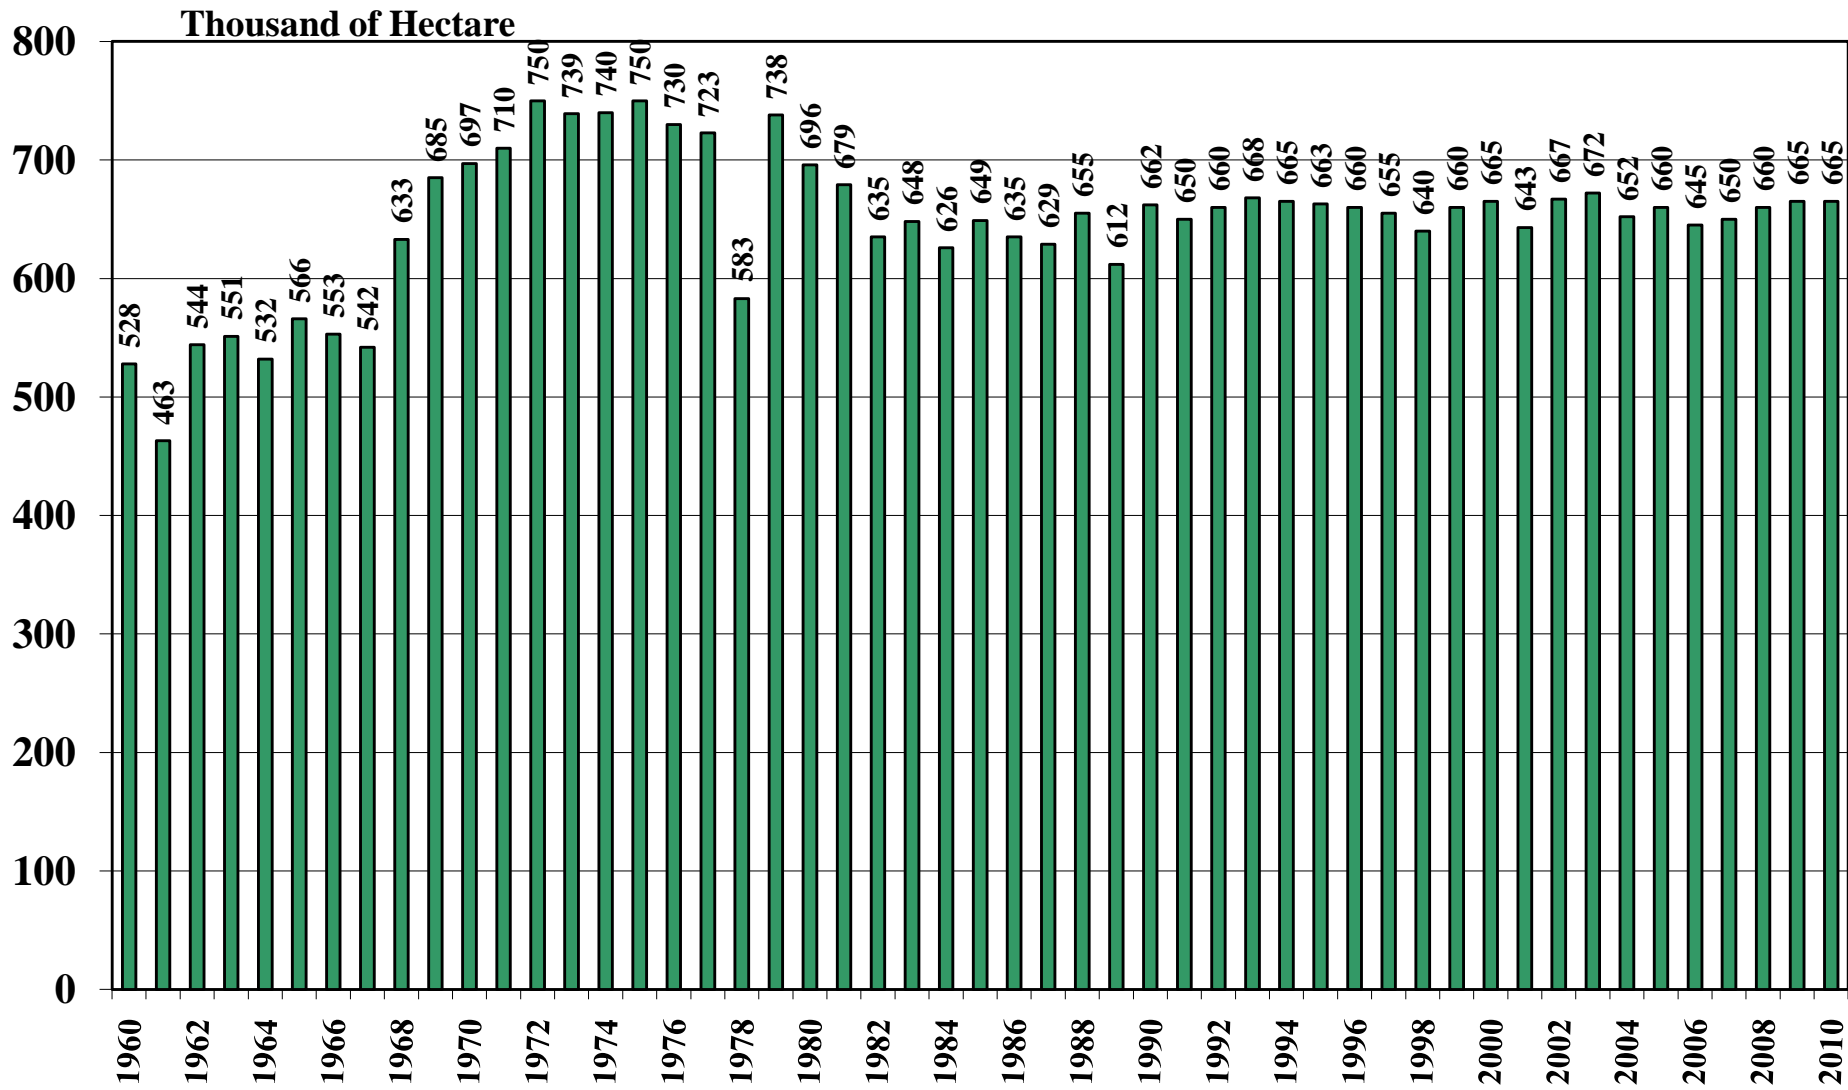

Malaysia

USDA Supply and Demand Estimates

October 29, 2010

Malaysia Rice Acreage Harvested 1960/61 – 2010/11

Source: [USDA Foreign Agricultural Service](#)

October 29, 2010

Malaysia Rice Milled Production (1,000 Metric Tons) 1960/61 – 2010/11

Source: [USDA Foreign Agricultural Service](#)

Malaysia Rice Jan-Dec Imports (1,000 Metric Tons) 1960/61 – 2010/11

Source: [USDA Foreign Agricultural Service](#)

October 29, 2010

Malaysia Rice Jan-Dec Exports (1,000 Metric Tons) 1960/61 – 2010/11

Source: [USDA Foreign Agricultural Service](#)

October 29, 2010

Malaysia Rice Total Domestic Consumption (1,000 Metric Tons) 1960/61 – 2010/11

Source: [USDA Foreign Agricultural Service](#)

Malaysia Rice Total Distribution (1,000 Metric Tons) 1960/61 – 2010/11

Source: [USDA Foreign Agricultural Service](#)

October 29, 2010

Malaysia Rice Ending Stocks (1,000 Metric Tons) 1960/61 – 2010/11

Source: [USDA Foreign Agricultural Service](#)

October 29, 2010