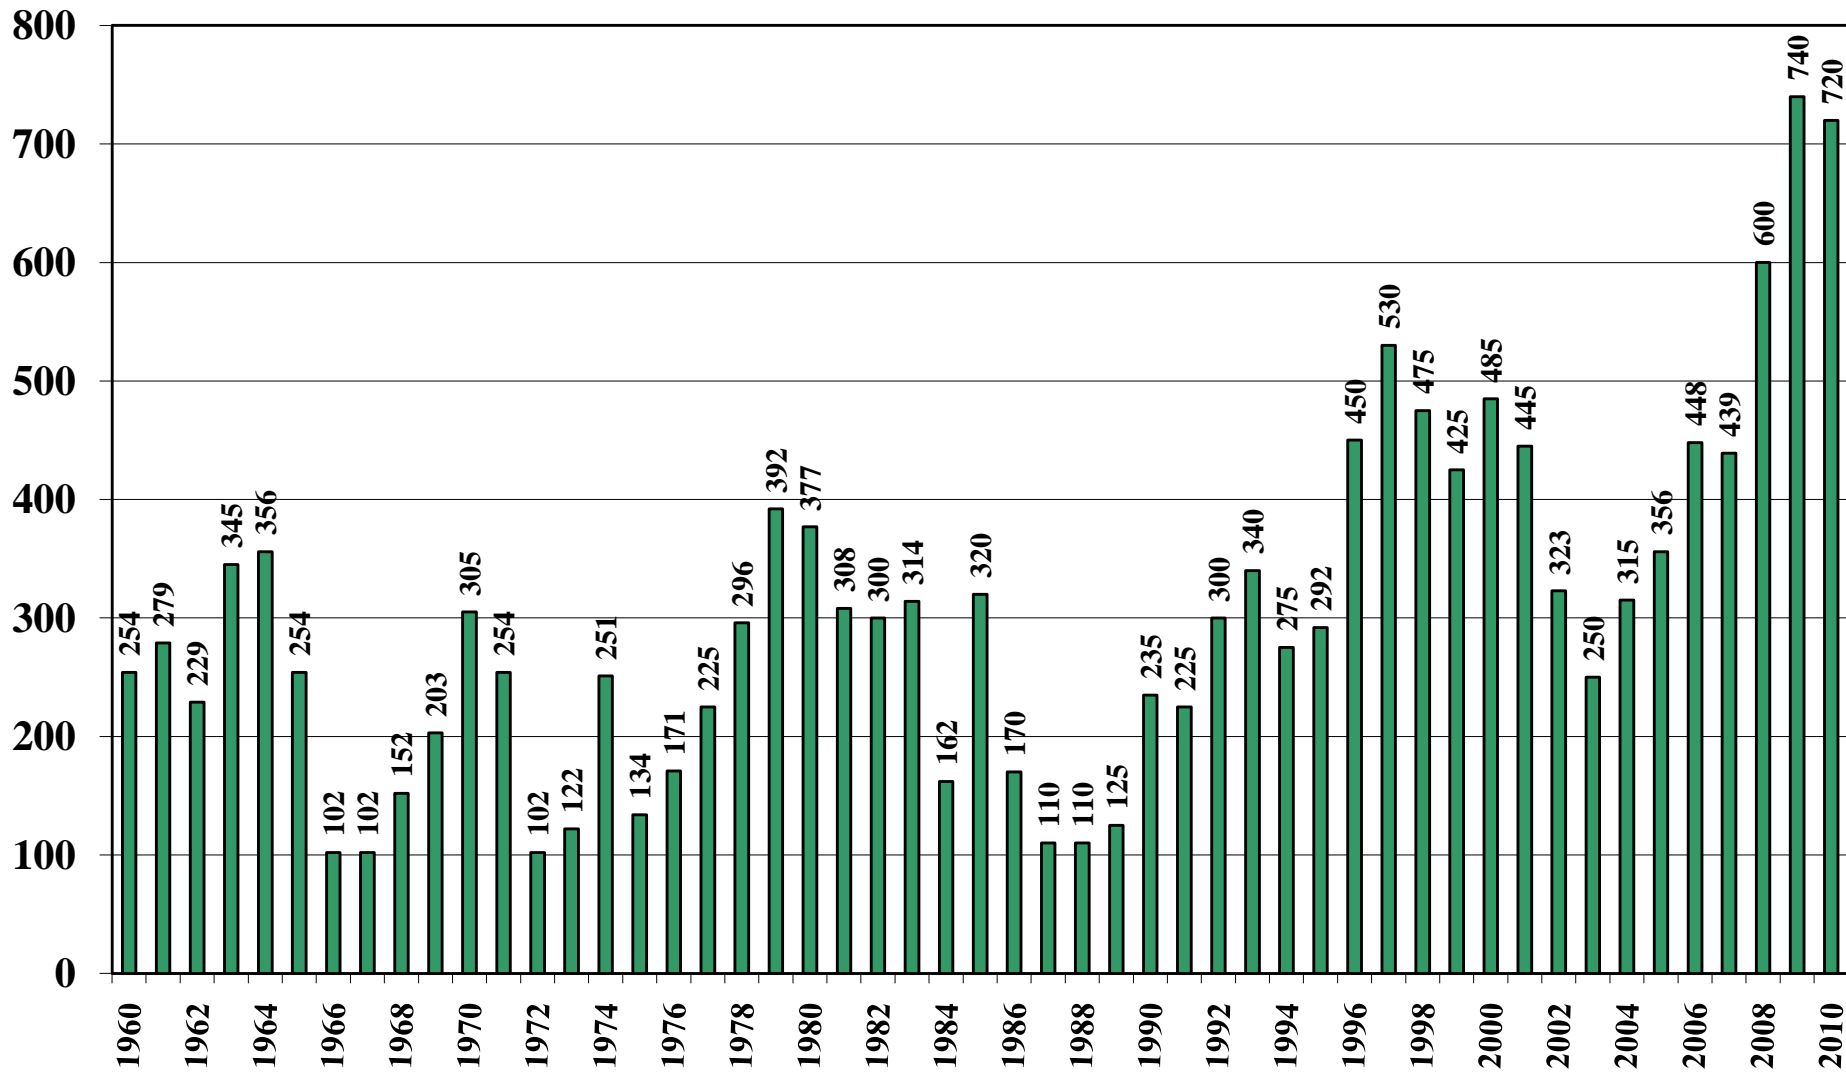

Malaysia

USDA Supply and Demand Estimates

October 29, 2010

Malaysia Rice Acreage Harvested 1960/61 – 2010/11

Source: [USDA Foreign Agricultural Service](#)

October 29, 2010

Malaysia Rice Milled Production (1,000 Metric Tons) 1960/61 – 2010/11

Source: [USDA Foreign Agricultural Service](#)

Malaysia Rice Jan-Dec Imports (1,000 Metric Tons) 1960/61 – 2010/11

Source: [USDA Foreign Agricultural Service](#)

October 29, 2010

Malaysia Rice Jan-Dec Exports (1,000 Metric Tons) 1960/61 – 2010/11

Source: [USDA Foreign Agricultural Service](#)

October 29, 2010

Malaysia Rice Total Domestic Consumption (1,000 Metric Tons) 1960/61 – 2010/11

Source: [USDA Foreign Agricultural Service](#)

Malaysia Rice Total Distribution (1,000 Metric Tons) 1960/61 – 2010/11

Source: [USDA Foreign Agricultural Service](#)

October 29, 2010

Malaysia Rice Ending Stocks (1,000 Metric Tons) 1960/61 – 2010/11

Source: [USDA Foreign Agricultural Service](#)

October 29, 2010