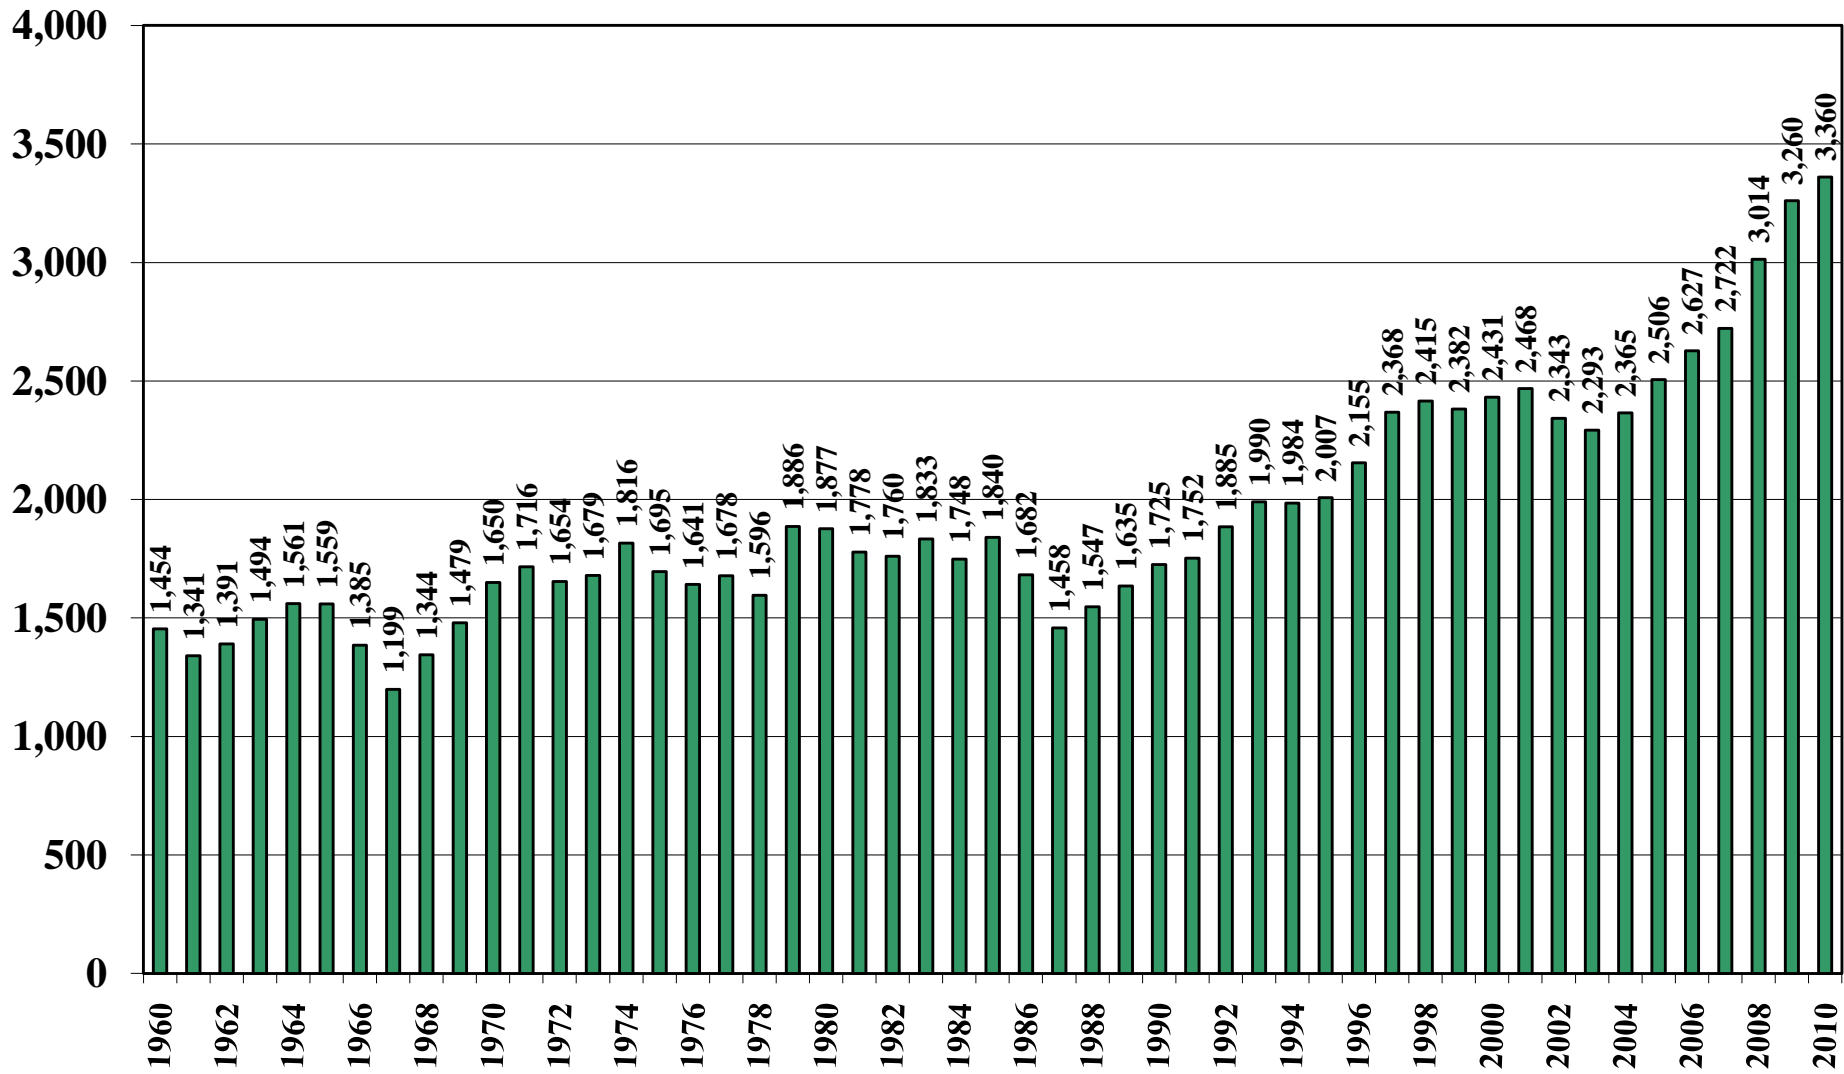

Malaysia

USDA Supply and Demand Estimates

October 29, 2010

Malaysia Rice Acreage Harvested 1960/61 – 2010/11

Source: [USDA Foreign Agricultural Service](#)

October 29, 2010

Malaysia Rice Milled Production (1,000 Metric Tons) 1960/61 – 2010/11

Source: [USDA Foreign Agricultural Service](#)

Malaysia Rice Jan-Dec Imports (1,000 Metric Tons) 1960/61 – 2010/11

Source: [USDA Foreign Agricultural Service](#)

October 29, 2010

Malaysia Rice Jan-Dec Exports (1,000 Metric Tons) 1960/61 – 2010/11

Source: [USDA Foreign Agricultural Service](#)

October 29, 2010

Malaysia Rice Total Domestic Consumption (1,000 Metric Tons) 1960/61 – 2010/11

Source: [USDA Foreign Agricultural Service](#)

Malaysia Rice Total Distribution (1,000 Metric Tons) 1960/61 – 2010/11

Source: [USDA Foreign Agricultural Service](#)

October 29, 2010

Malaysia Rice Ending Stocks (1,000 Metric Tons) 1960/61 – 2010/11

Source: [USDA Foreign Agricultural Service](#)

October 29, 2010