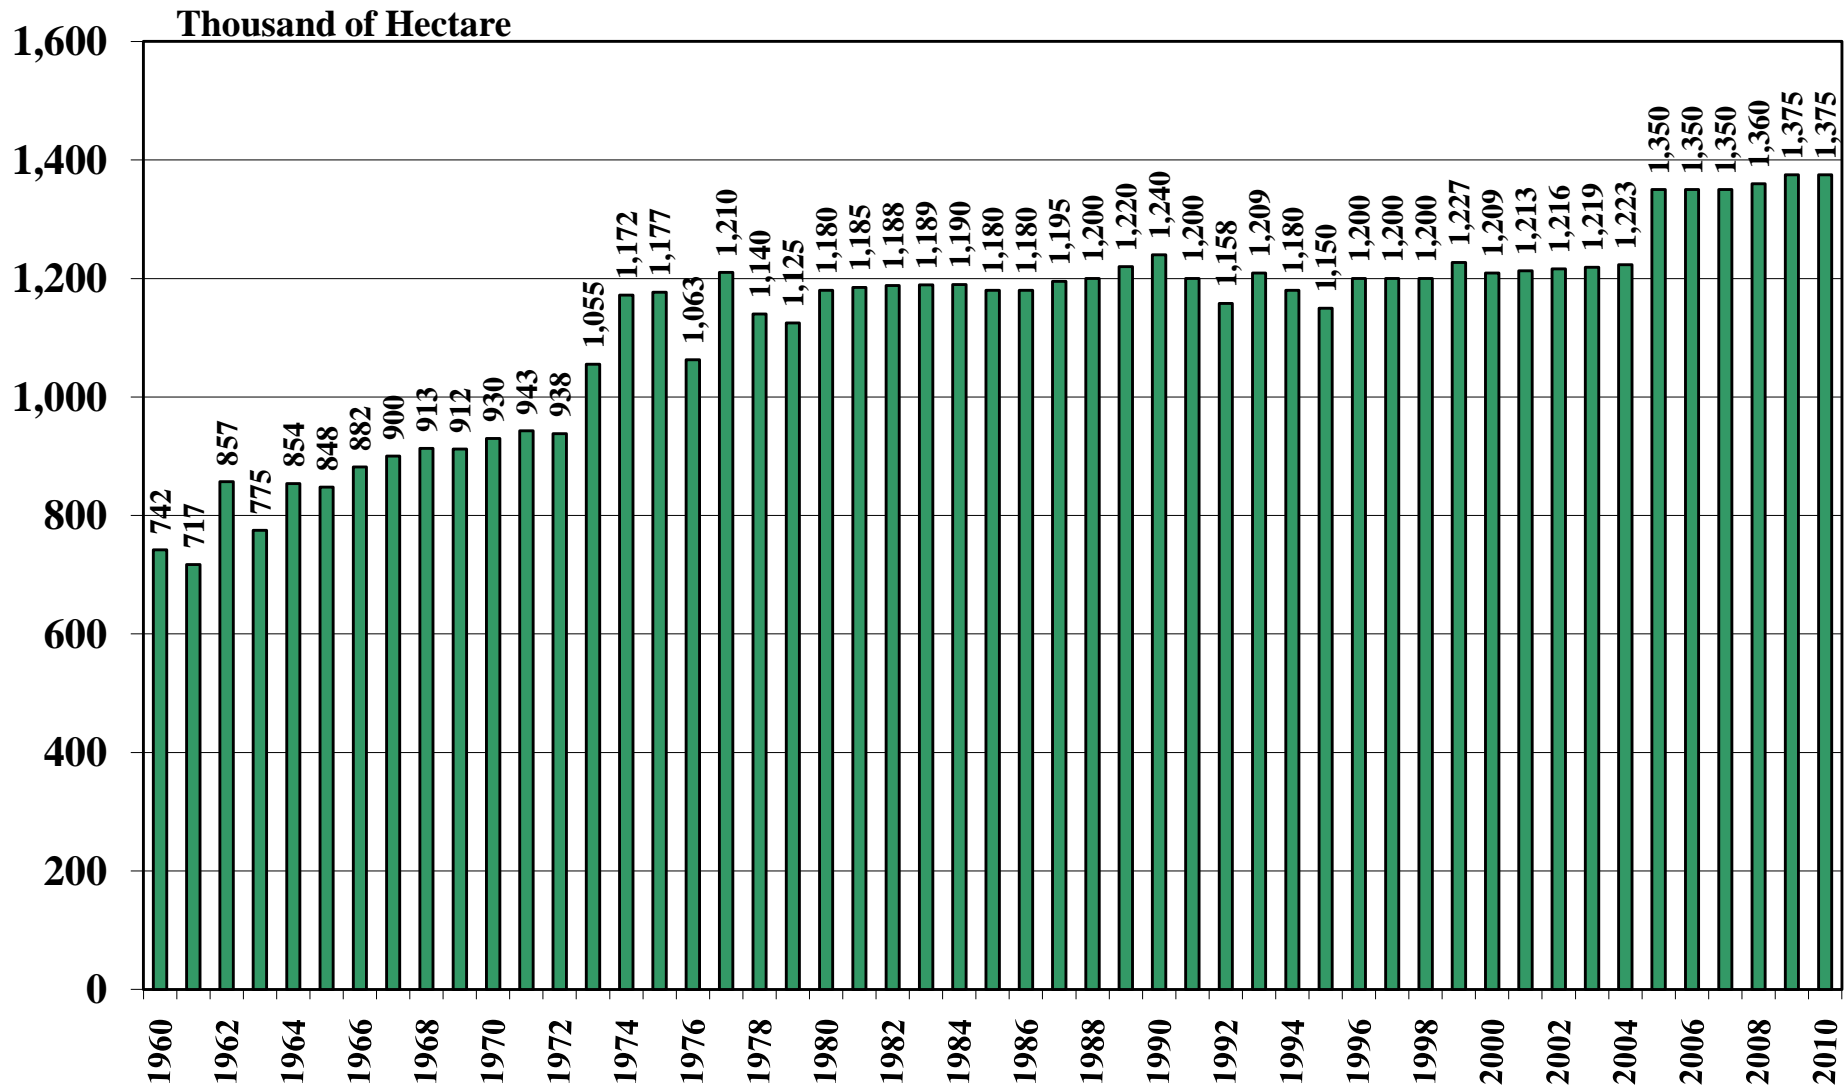

**Madagascar**

**USDA Supply and Demand Estimates**

**October 29, 2010**

# Madagascar Rice Acreage Harvested 1960/61 – 2010/11

Source: [USDA Foreign Agricultural Service](#)

# Madagascar Rice Milled Production (1,000 Metric Tons) 1960/61 – 2010/11

Source: [USDA Foreign Agricultural Service](#)

# Madagascar Rice Jan-Dec Imports (1,000 Metric Tons) 1960/61 – 2010/11

Source: [USDA Foreign Agricultural Service](#)

October 29, 2010