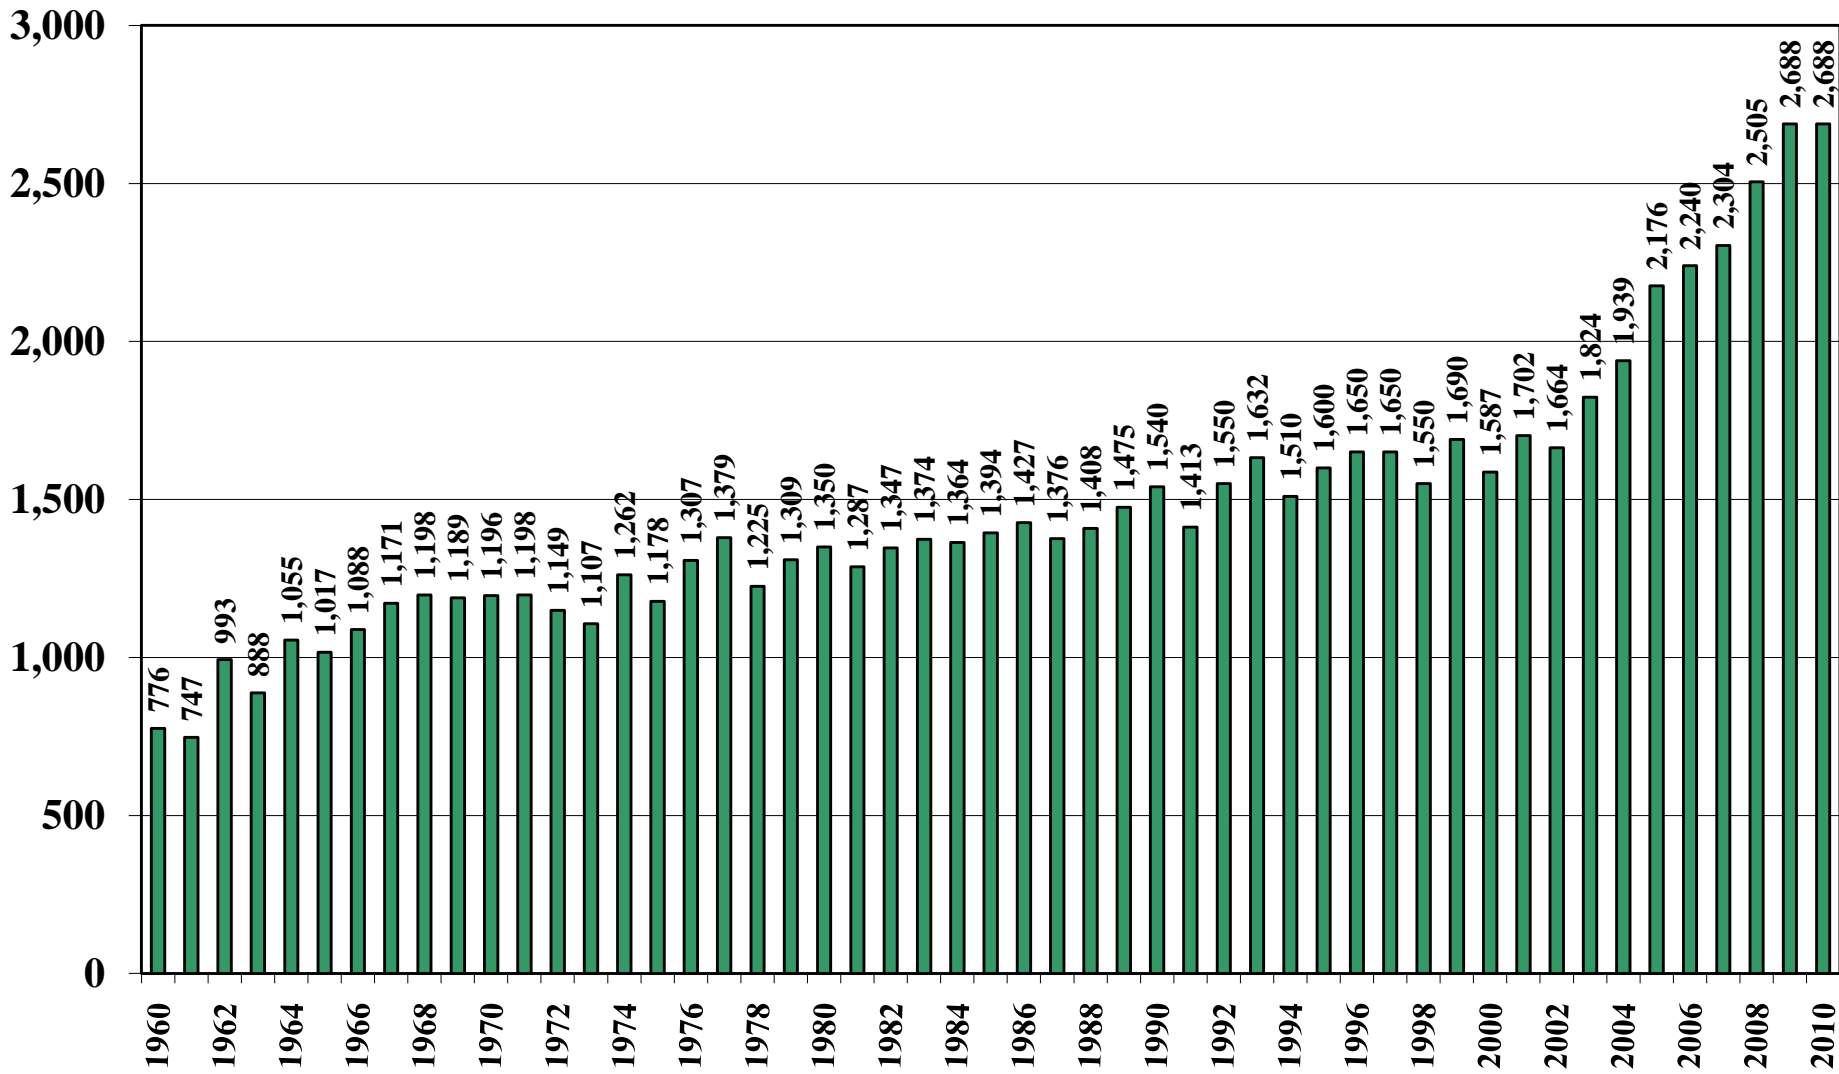

**Madagascar**

**USDA Supply and Demand Estimates**

**October 29, 2010**

# Madagascar Rice Acreage Harvested 1960/61 – 2010/11

Source: [USDA Foreign Agricultural Service](#)

# Madagascar Rice Milled Production (1,000 Metric Tons) 1960/61 – 2010/11

Source: [USDA Foreign Agricultural Service](#)

# Madagascar Rice Jan-Dec Imports (1,000 Metric Tons) 1960/61 – 2010/11

Source: [USDA Foreign Agricultural Service](#)

October 29, 2010