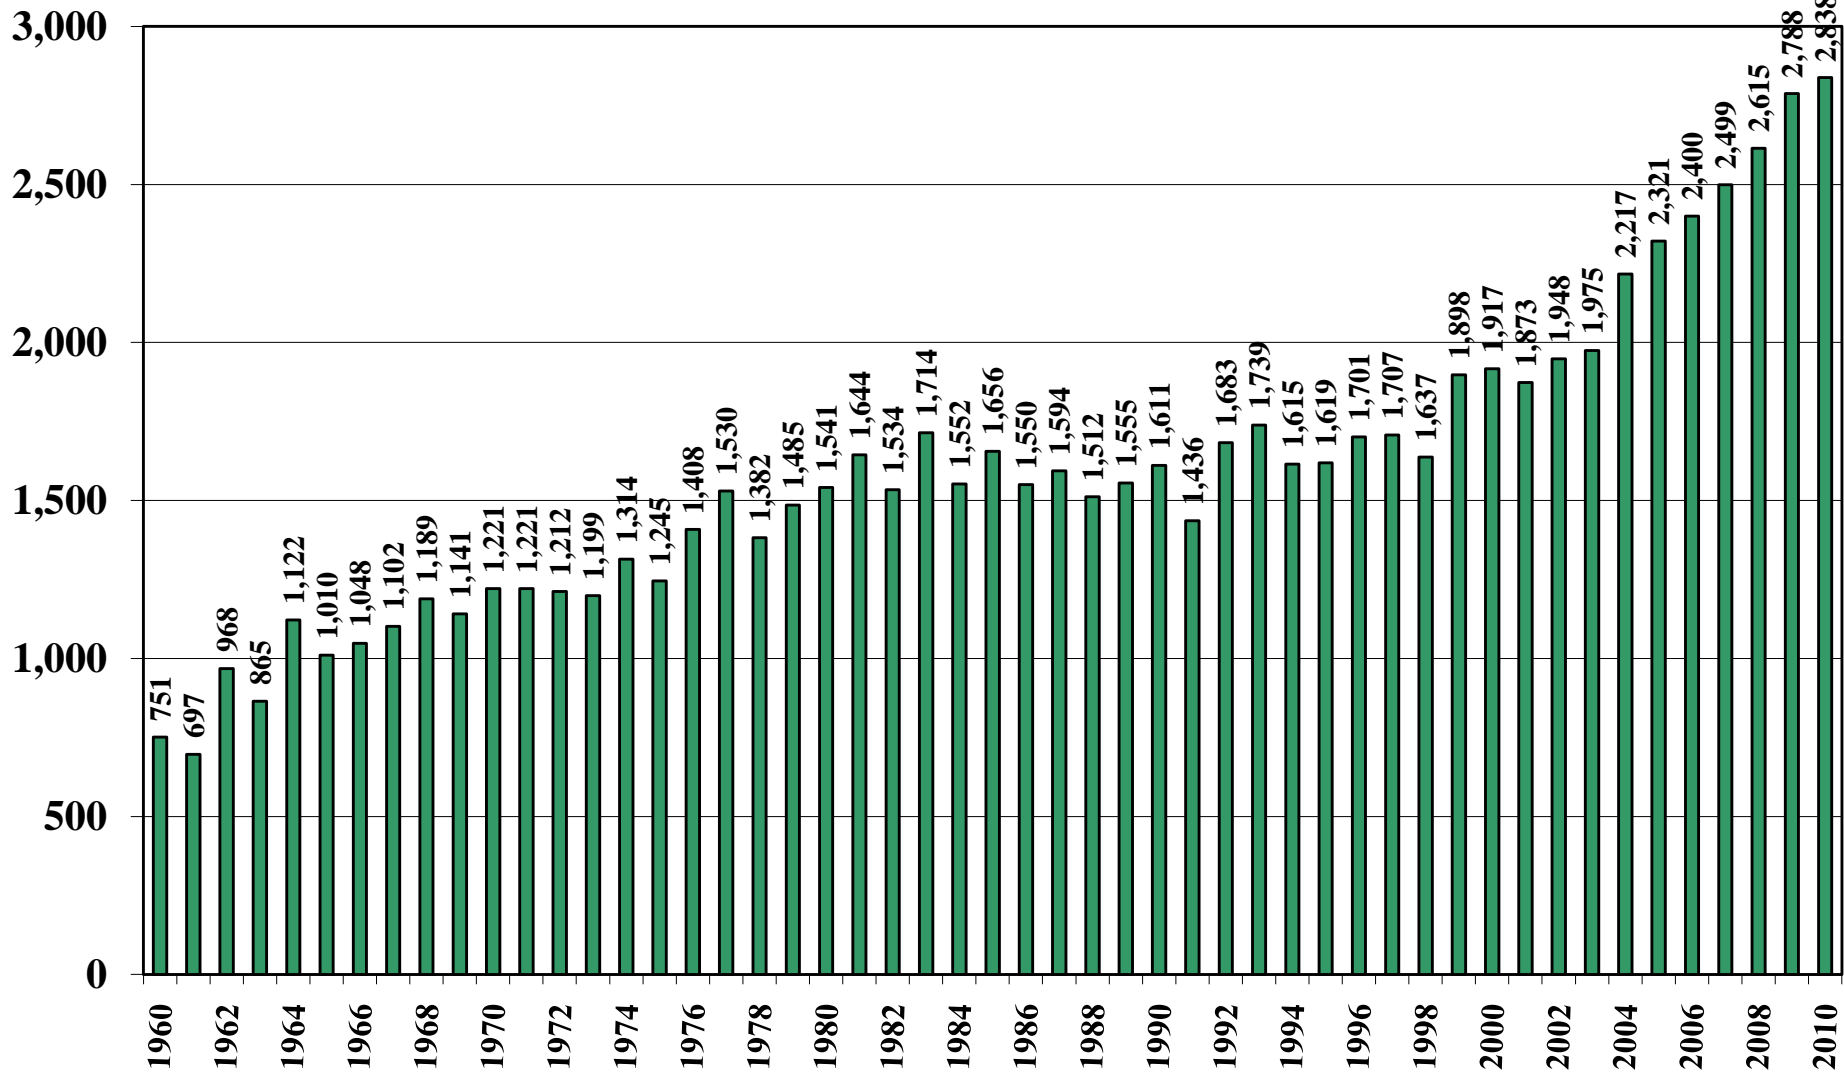

# Madagascar Rice Milled Production (1,000 Metric Tons) 1960/61 – 2010/11

Source: [USDA Foreign Agricultural Service](#)

# Madagascar Rice Jan-Dec Imports (1,000 Metric Tons) 1960/61 – 2010/11

Source: [USDA Foreign Agricultural Service](#)

October 29, 2010

# Madagascar Rice Jan-Dec Exports (1,000 Metric Tons) 1960/61 – 2010/11

Source: [USDA Foreign Agricultural Service](#)

# Madagascar Rice Total Domestic Consumption (1,000 Metric Tons) 1960/61 – 2010/11

Source: [USDA Foreign Agricultural Service](#)

October 29, 2010