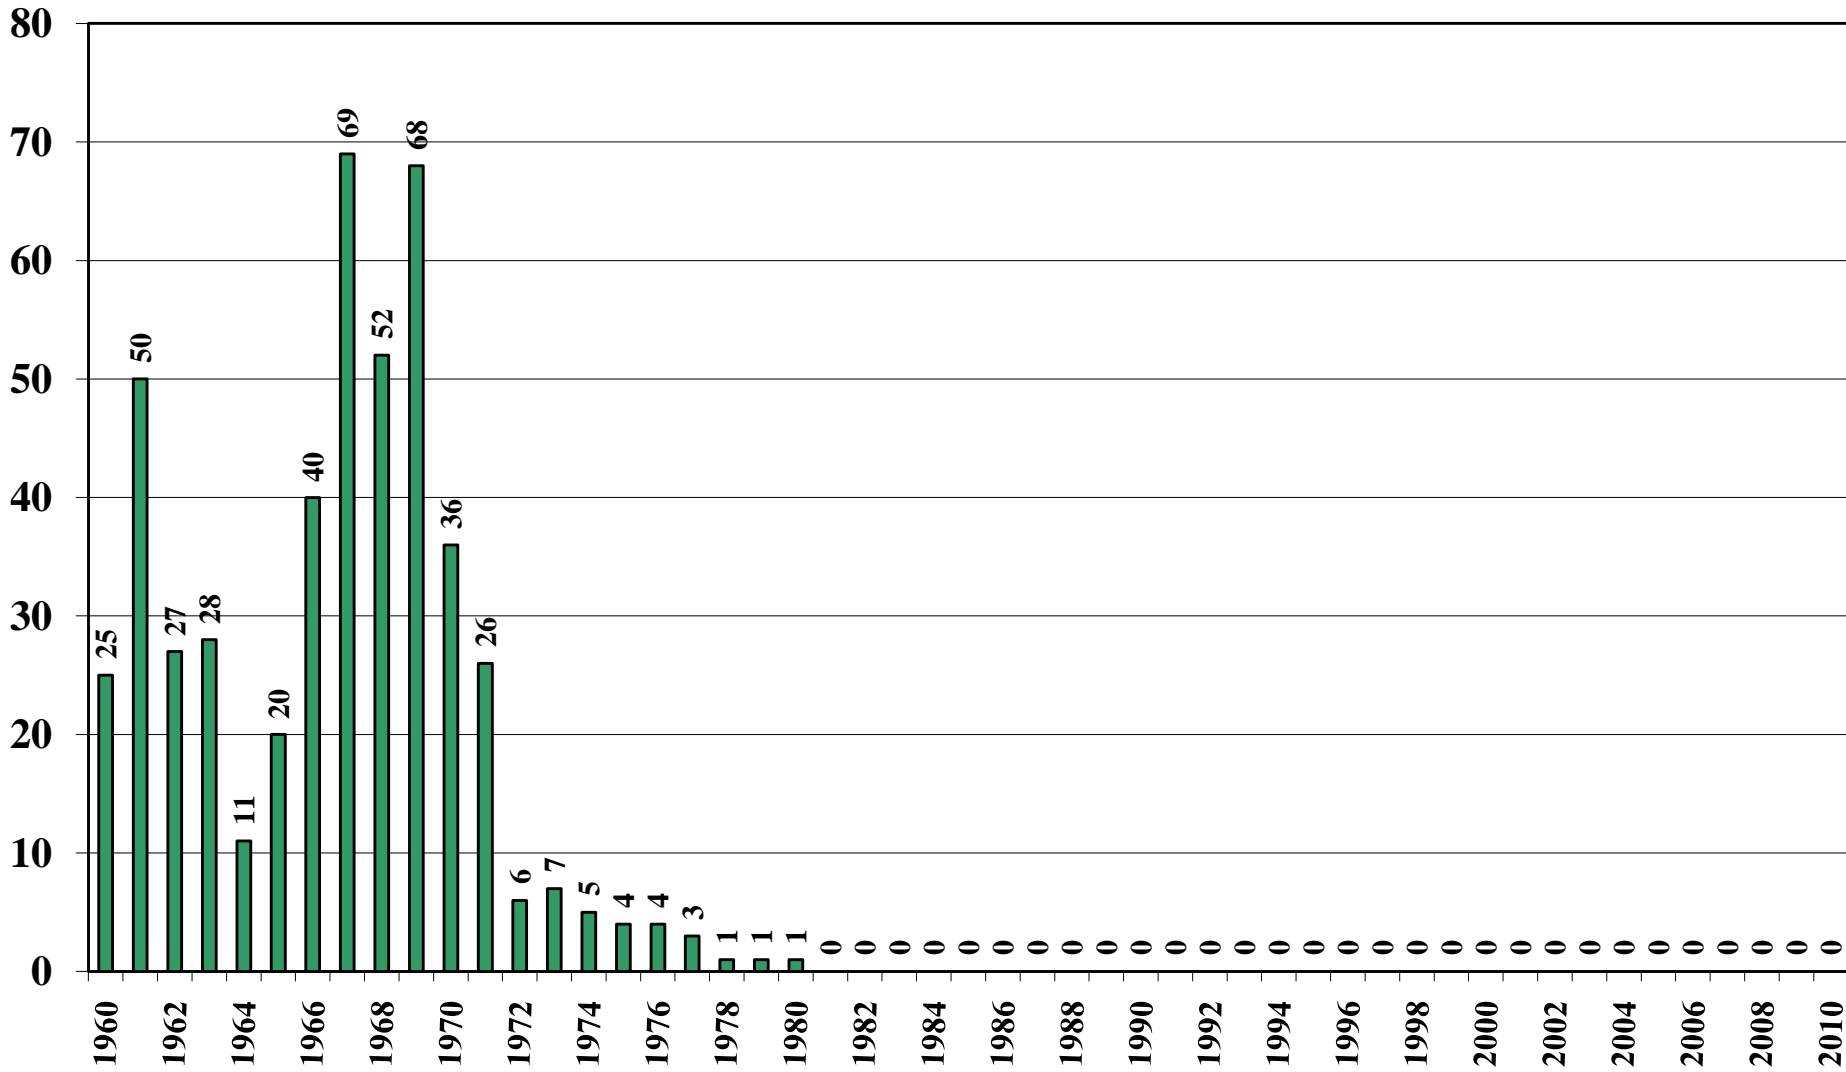

Madagascar Rice Jan-Dec Exports (1,000 Metric Tons) 1960/61 – 2010/11

Source: [USDA Foreign Agricultural Service](#)