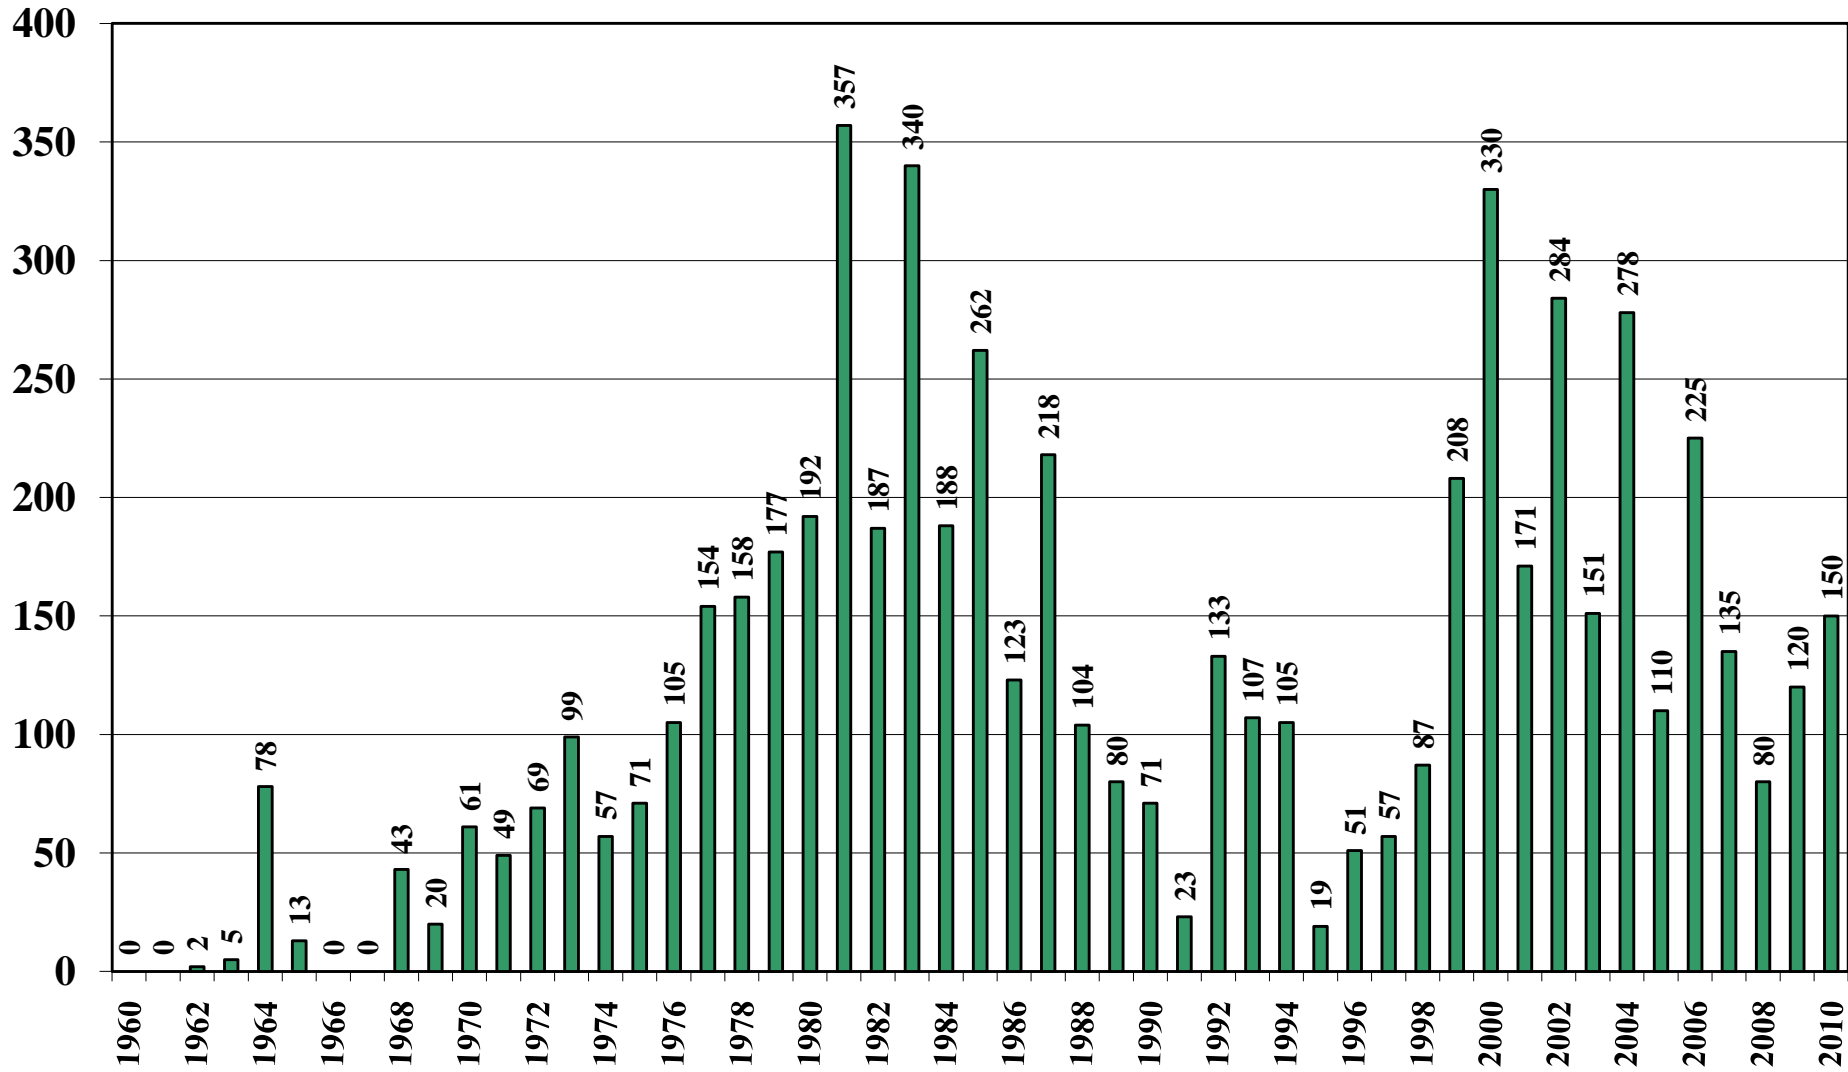

# Madagascar Rice Acreage Harvested 1960/61 – 2010/11

Source: [USDA Foreign Agricultural Service](#)

# Madagascar Rice Milled Production (1,000 Metric Tons) 1960/61 – 2010/11

Source: [USDA Foreign Agricultural Service](#)

# Madagascar Rice Jan-Dec Imports (1,000 Metric Tons) 1960/61 – 2010/11

Source: [USDA Foreign Agricultural Service](#)

October 29, 2010

# Madagascar Rice Jan-Dec Exports (1,000 Metric Tons) 1960/61 – 2010/11

Source: [USDA Foreign Agricultural Service](#)