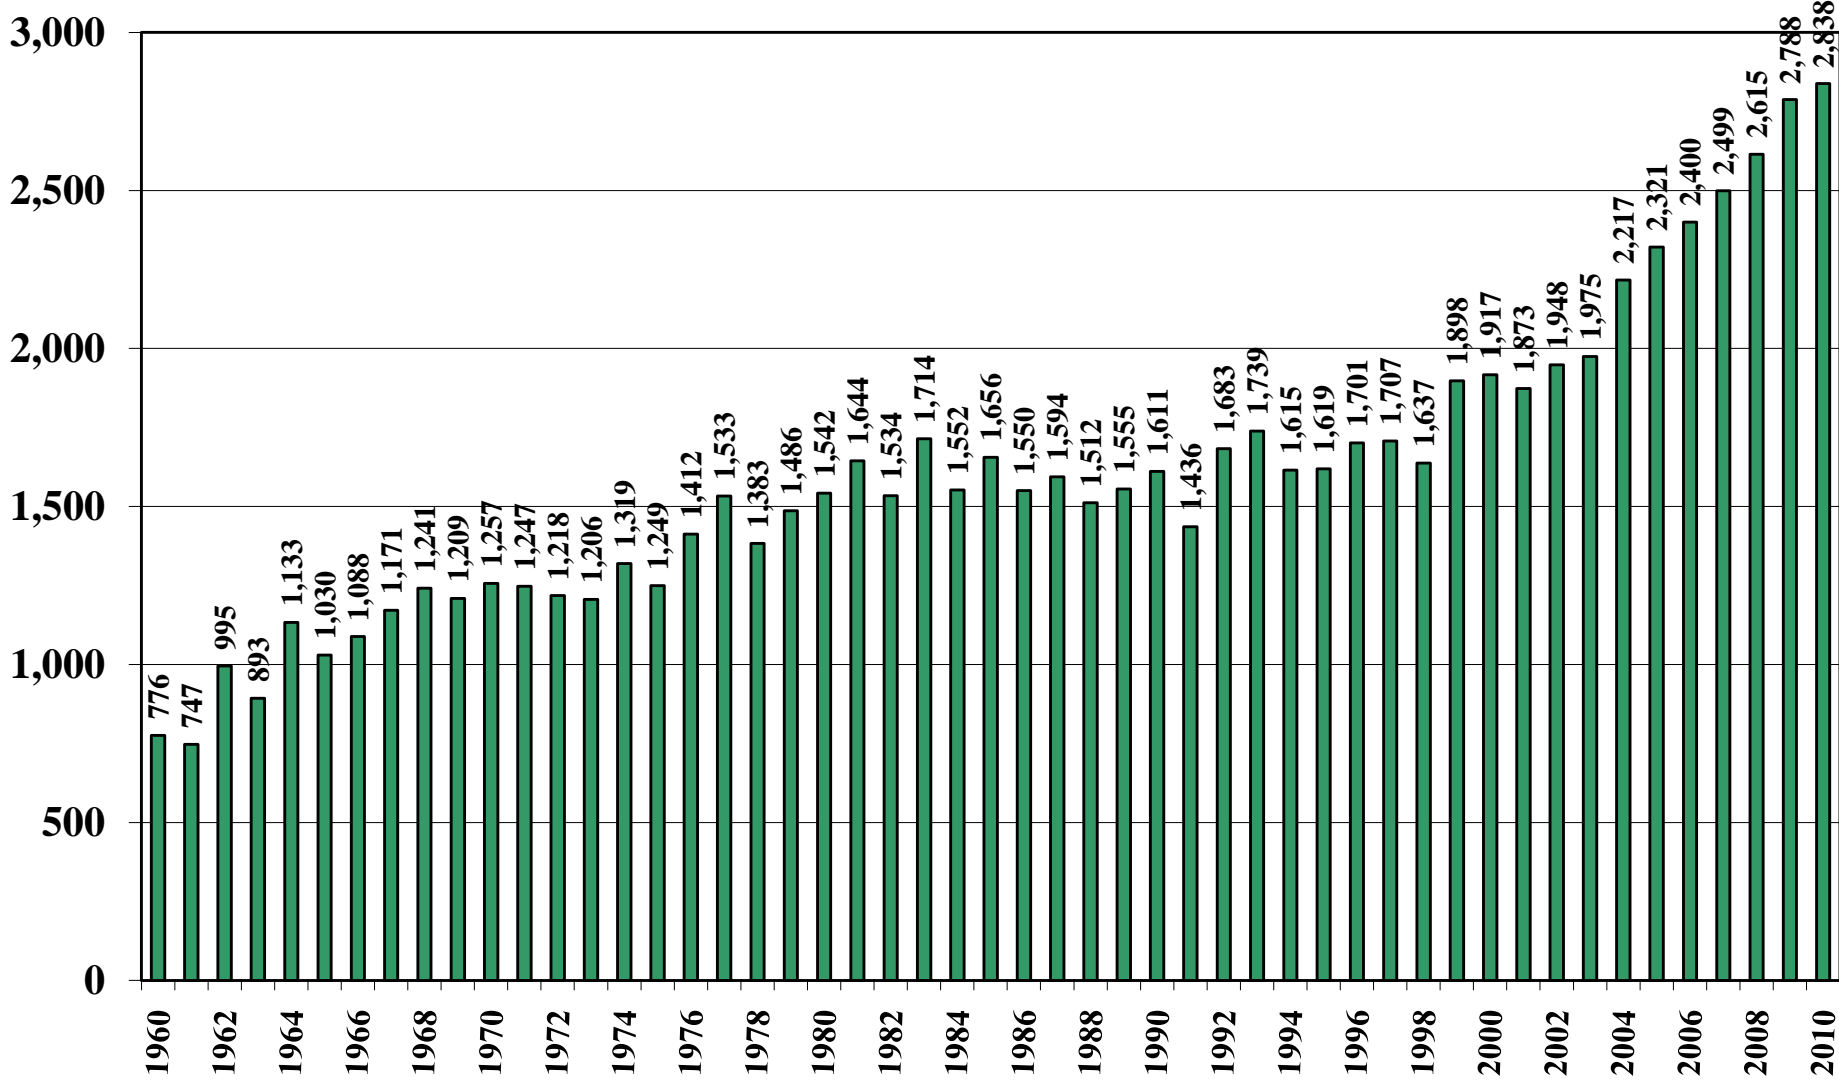

Madagascar Rice Total Distribution (1,000 Metric Tons) 1960/61 – 2010/11

Source: [USDA Foreign Agricultural Service](#)