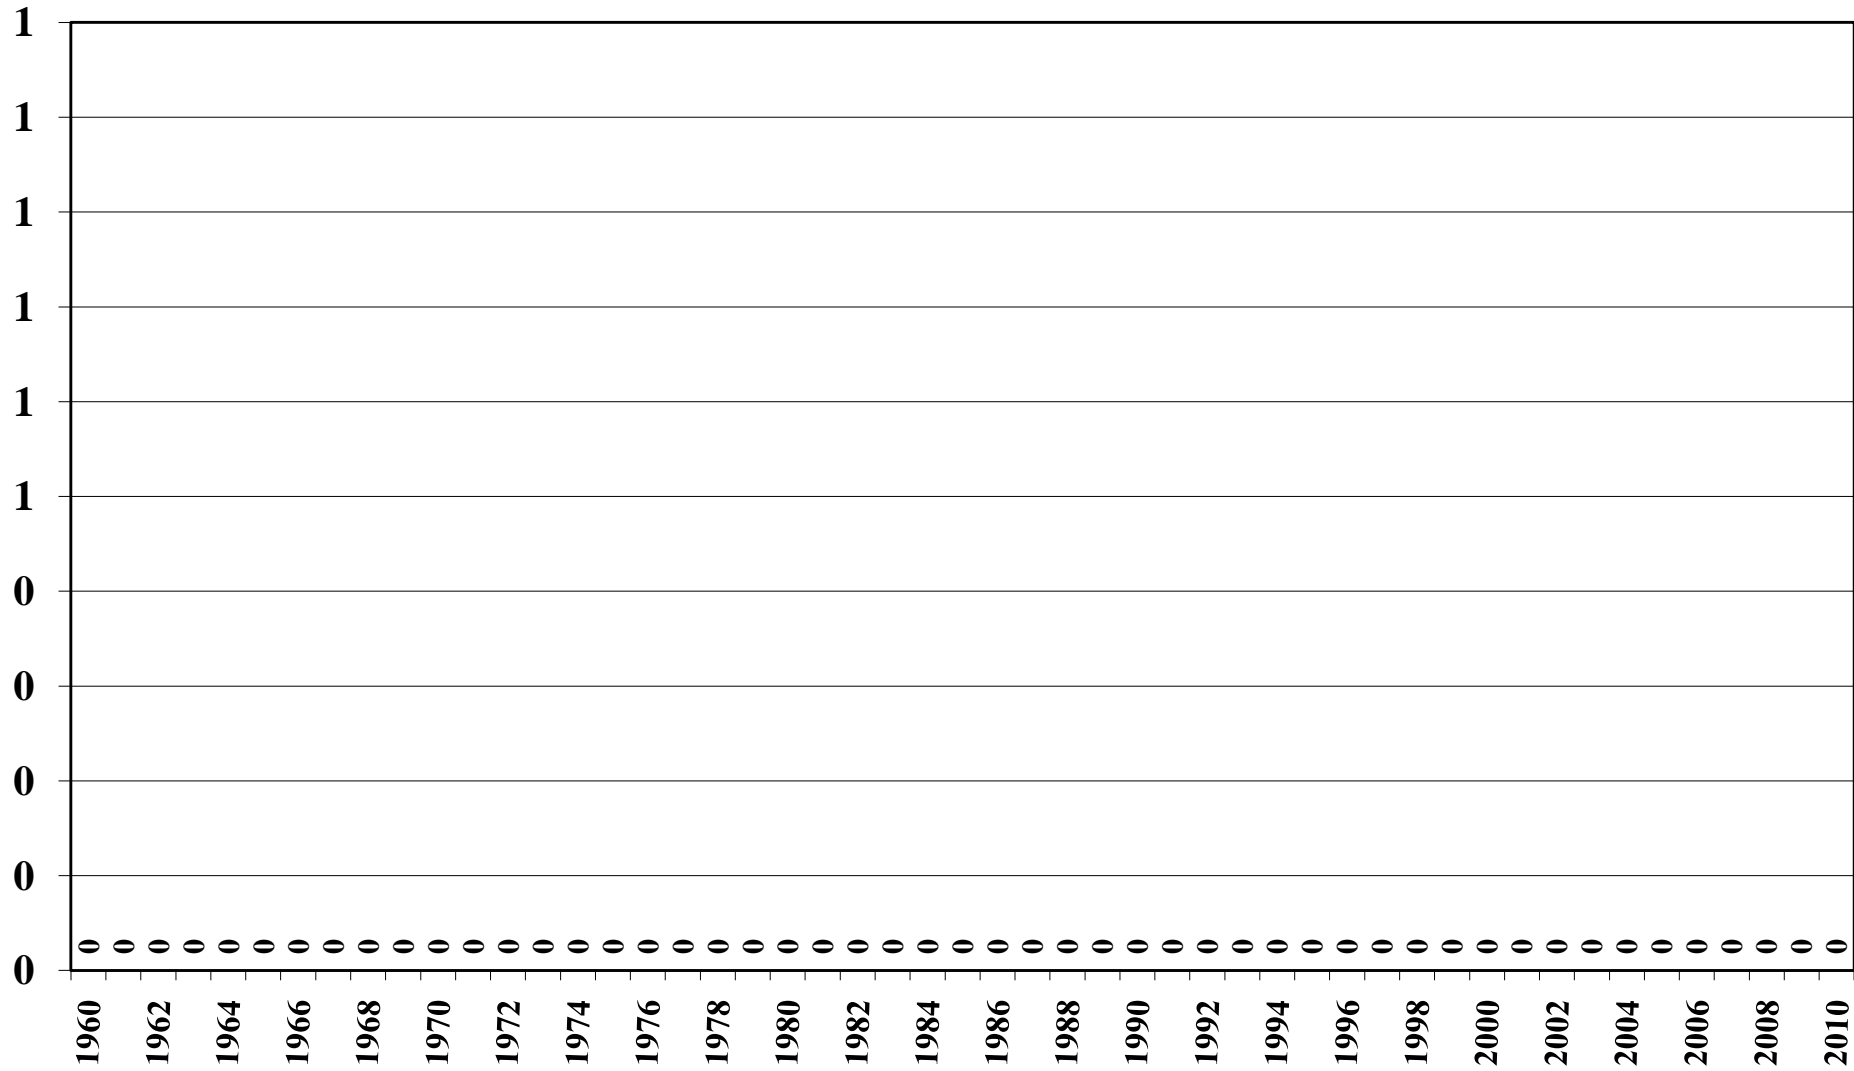

Madagascar Rice Ending Stocks (1,000 Metric Tons) 1960/61 – 2010/11

Source: [USDA Foreign Agricultural Service](#)

October 29, 2010