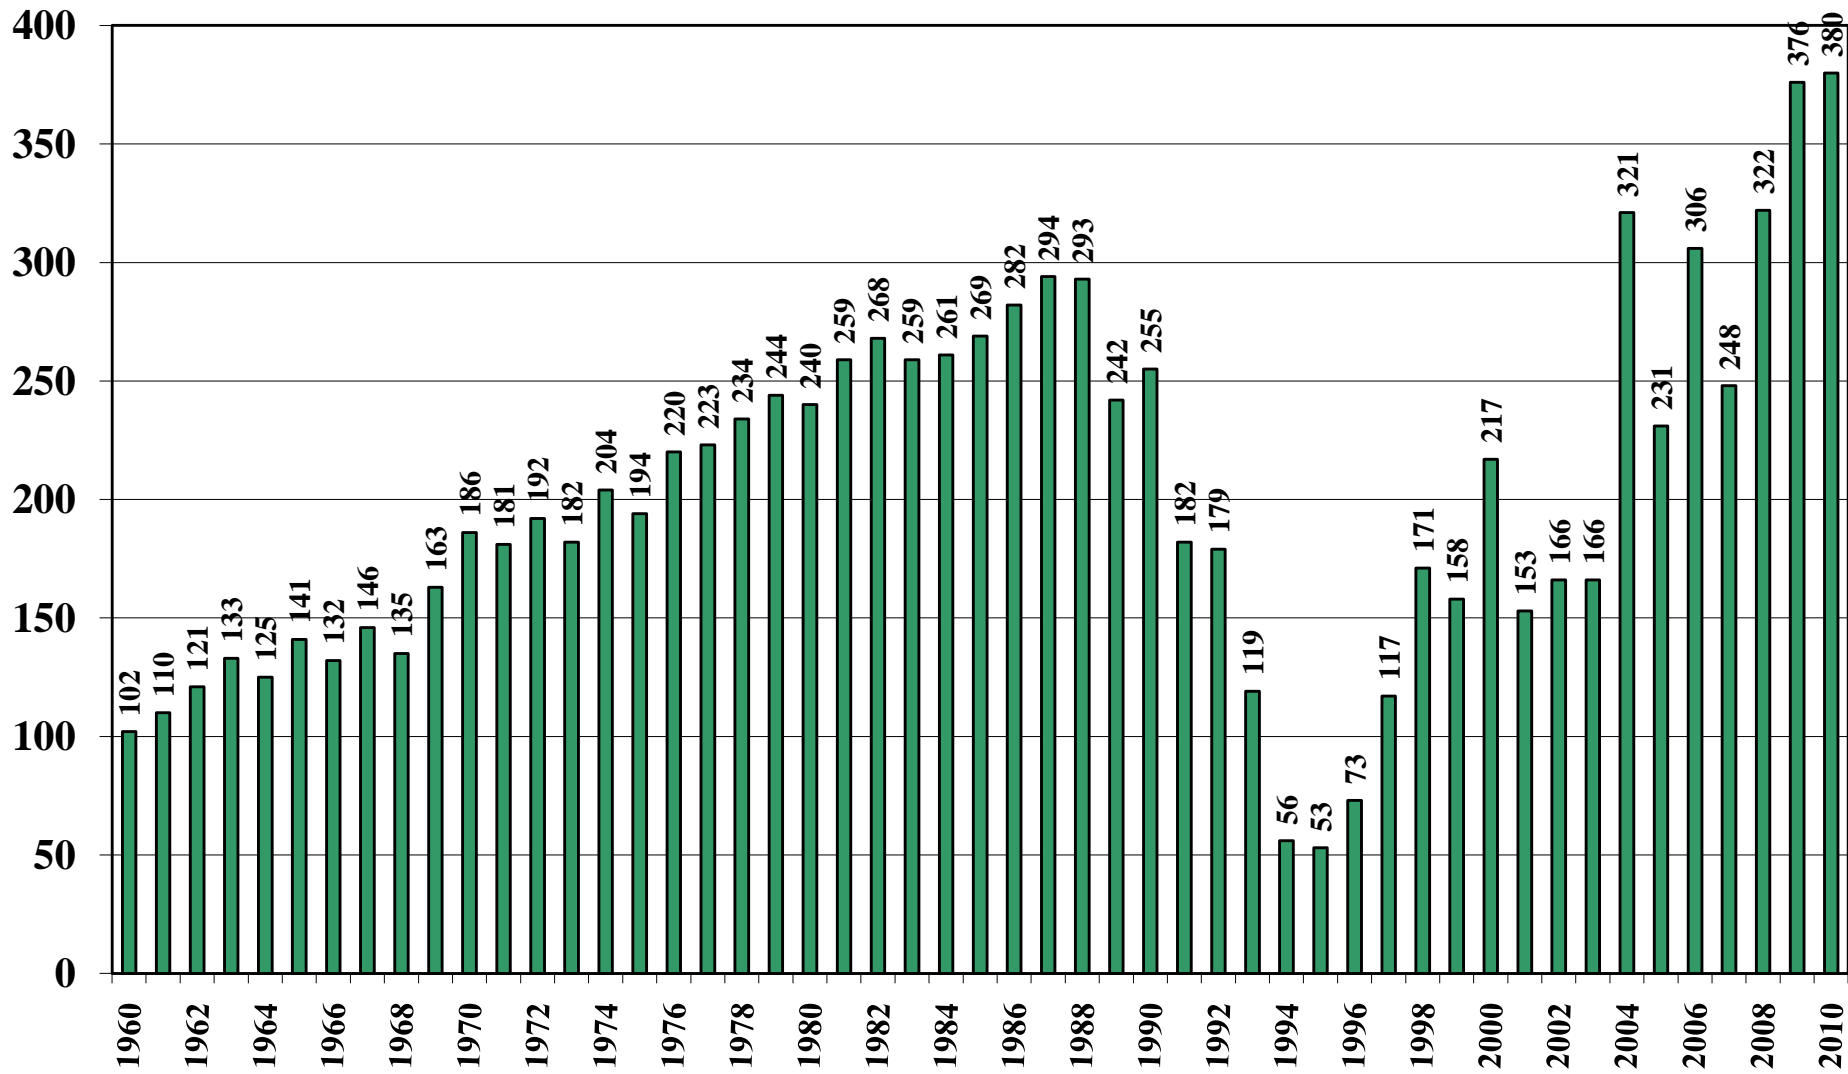

Liberia Rice Total Distribution (1,000 Metric Tons) 1960/61 – 2010/11

Source: [USDA Foreign Agricultural Service](#)