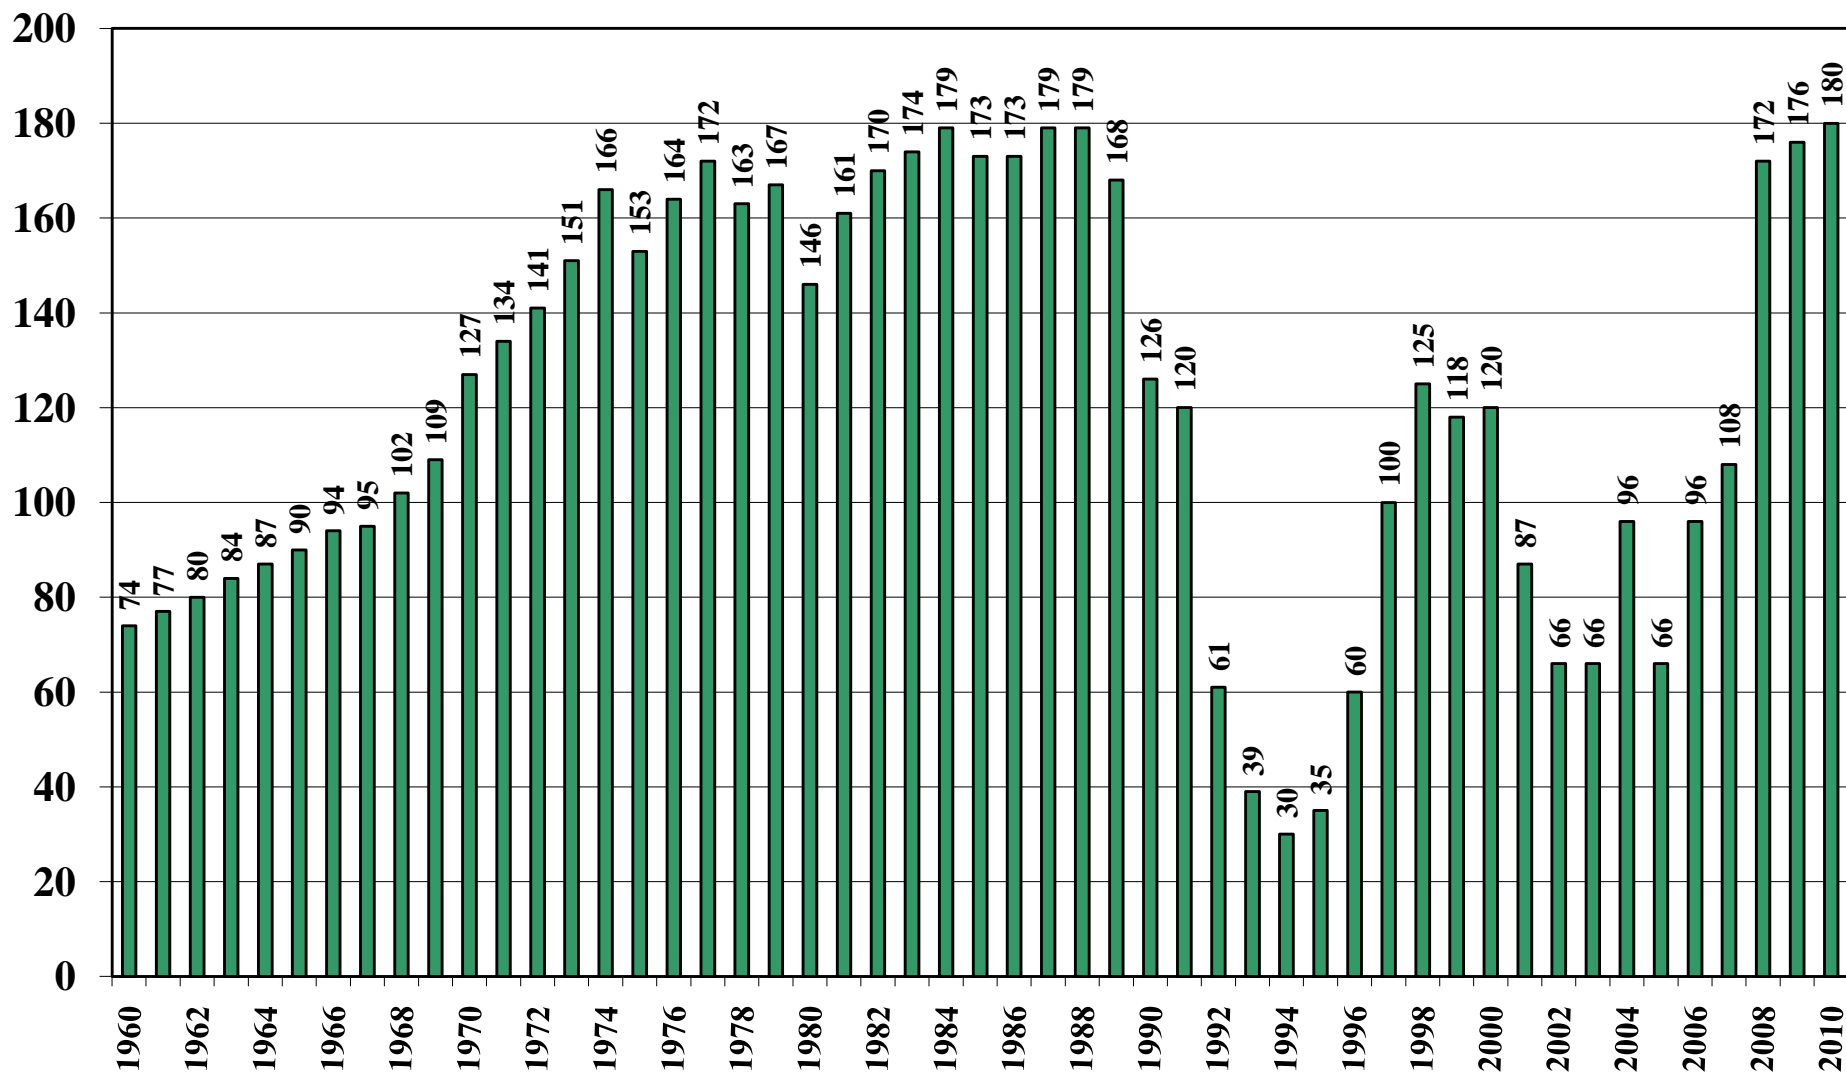

**Liberia**

**USDA Supply and Demand Estimates**

**October 29, 2010**

# Liberia Rice Acreage Harvested 1960/61 – 2010/11

Source: [USDA Foreign Agricultural Service](#)

October 29, 2010

# Liberia Rice Milled Production (1,000 Metric Tons) 1960/61 – 2010/11

Source: [USDA Foreign Agricultural Service](#)

# Liberia Rice Total Distribution (1,000 Metric Tons) 1960/61 – 2010/11

Source: [USDA Foreign Agricultural Service](#)