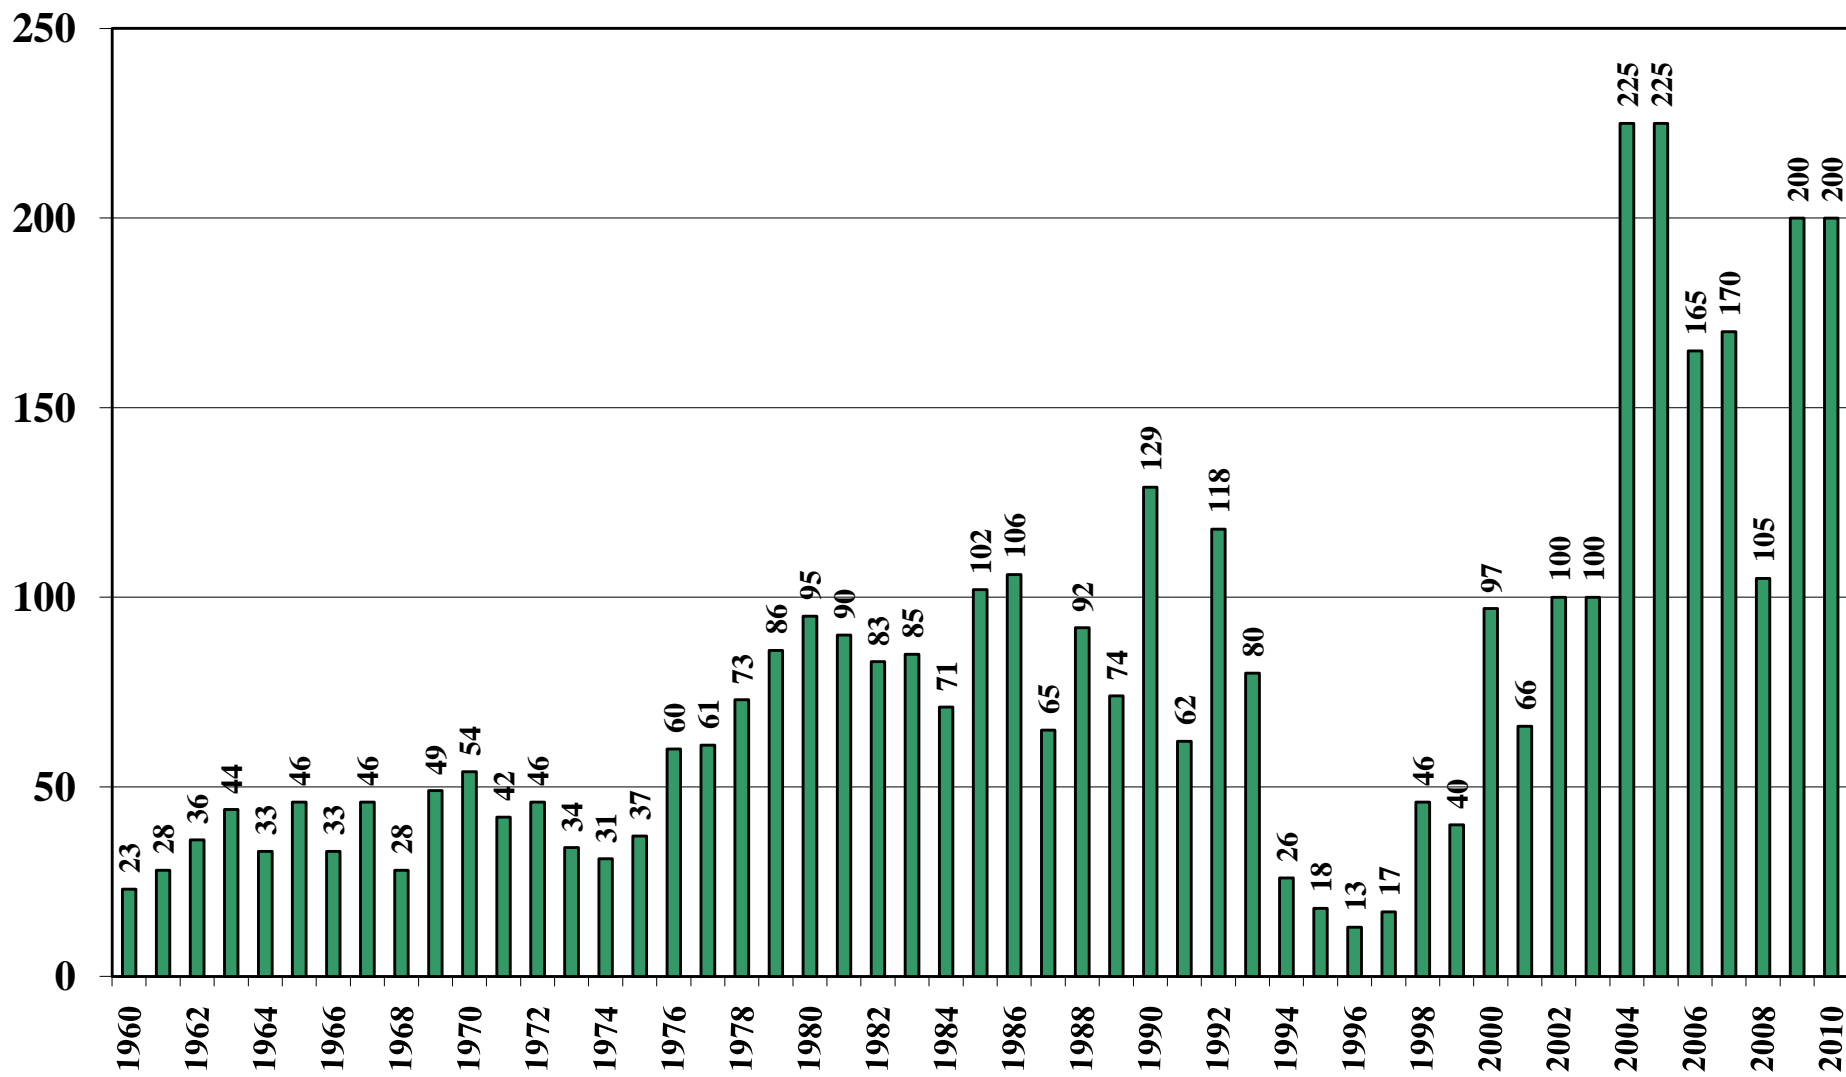

Liberia Rice Jan-Dec Imports (1,000 Metric Tons) 1960/61 – 2010/11

Source: [USDA Foreign Agricultural Service](#)

October 29, 2010