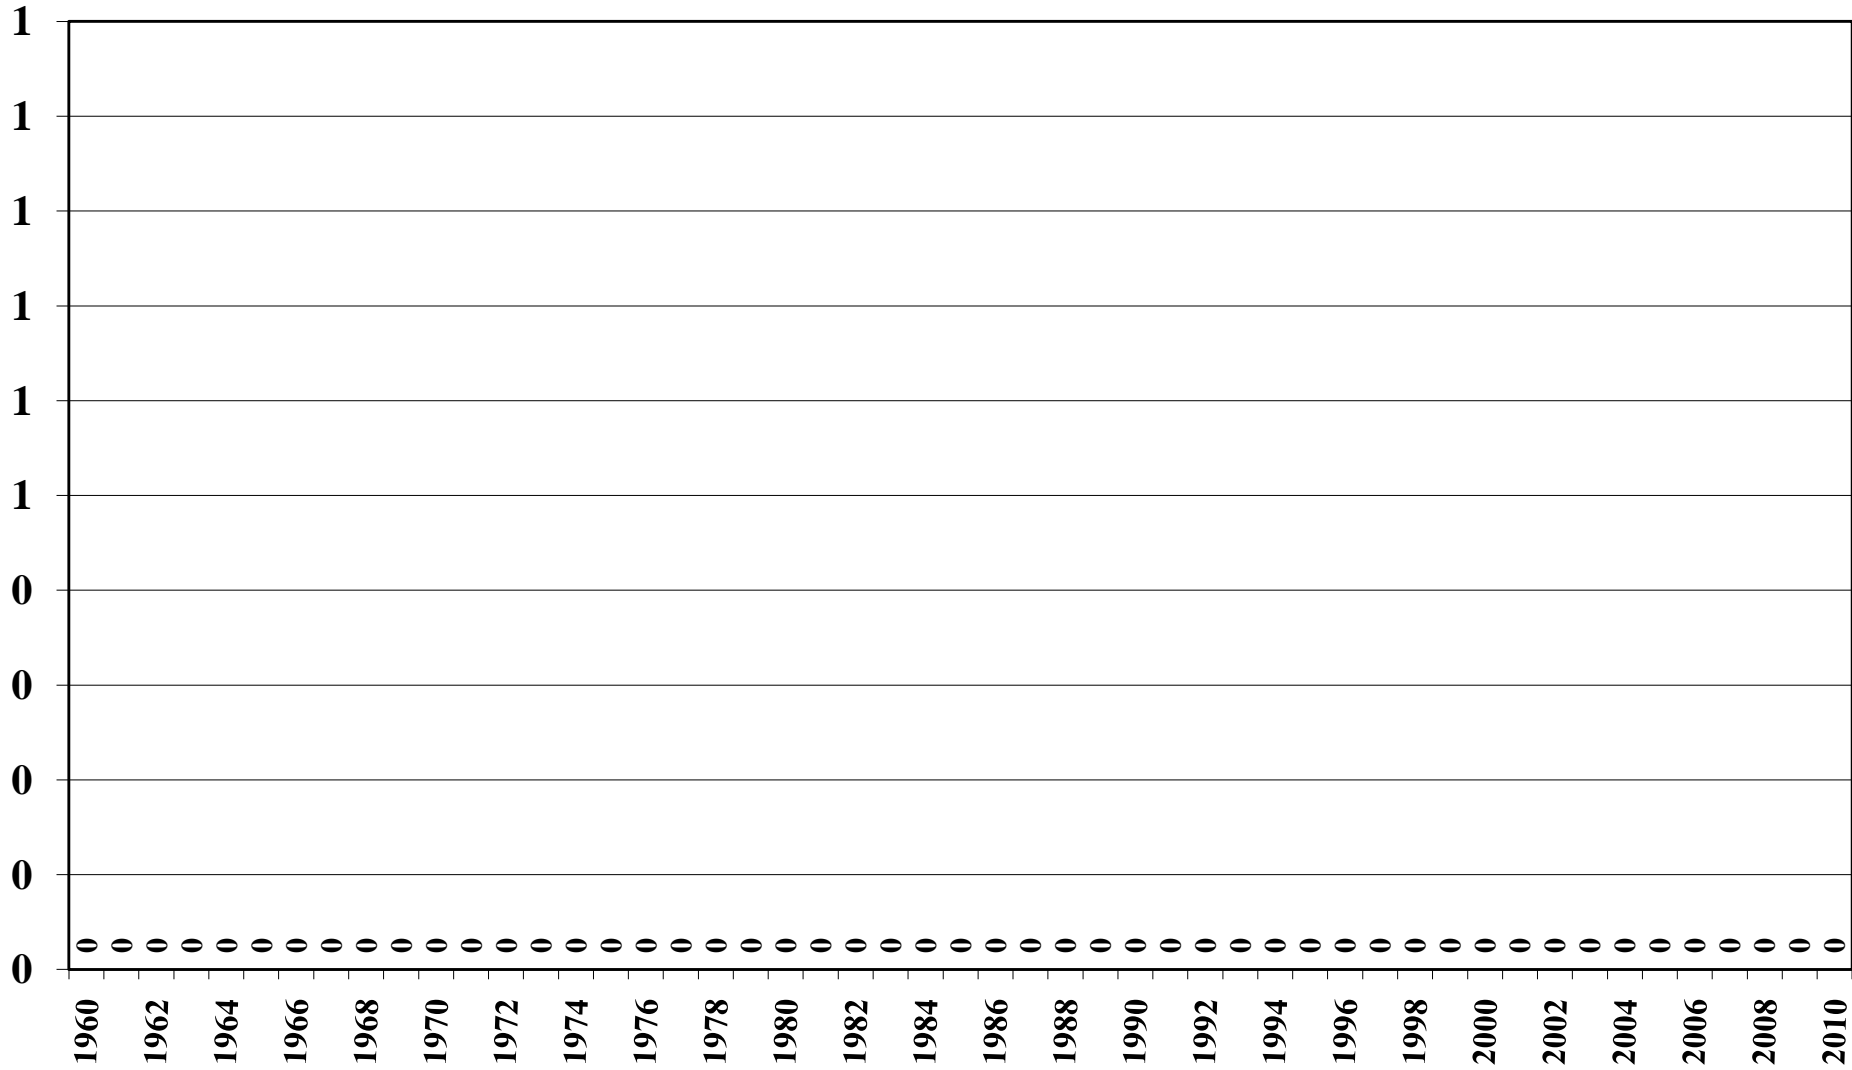

Liberia Rice Jan-Dec Exports (1,000 Metric Tons) 1960/61 – 2010/11

Source: [USDA Foreign Agricultural Service](#)

October 29, 2010