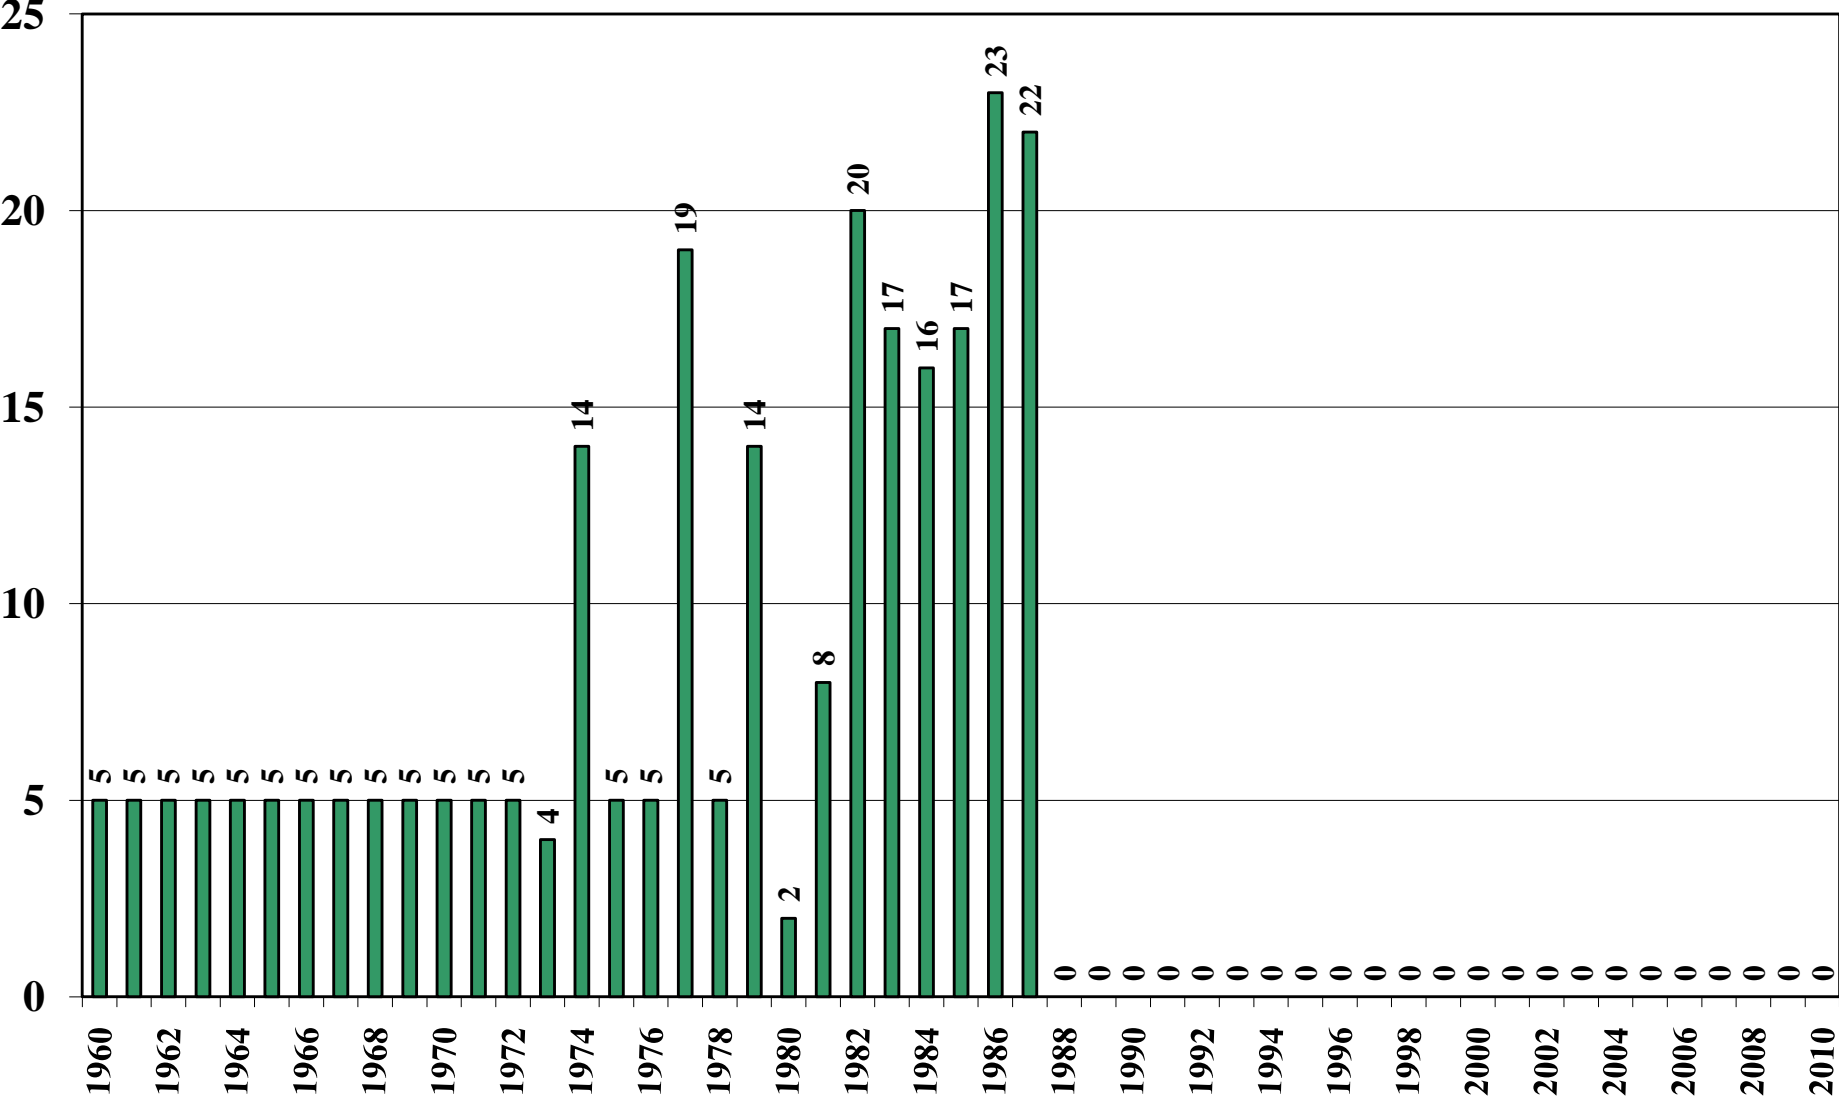

Liberia Rice Ending Stocks (1,000 Metric Tons) 1960/61 – 2010/11

Source: [USDA Foreign Agricultural Service](#)