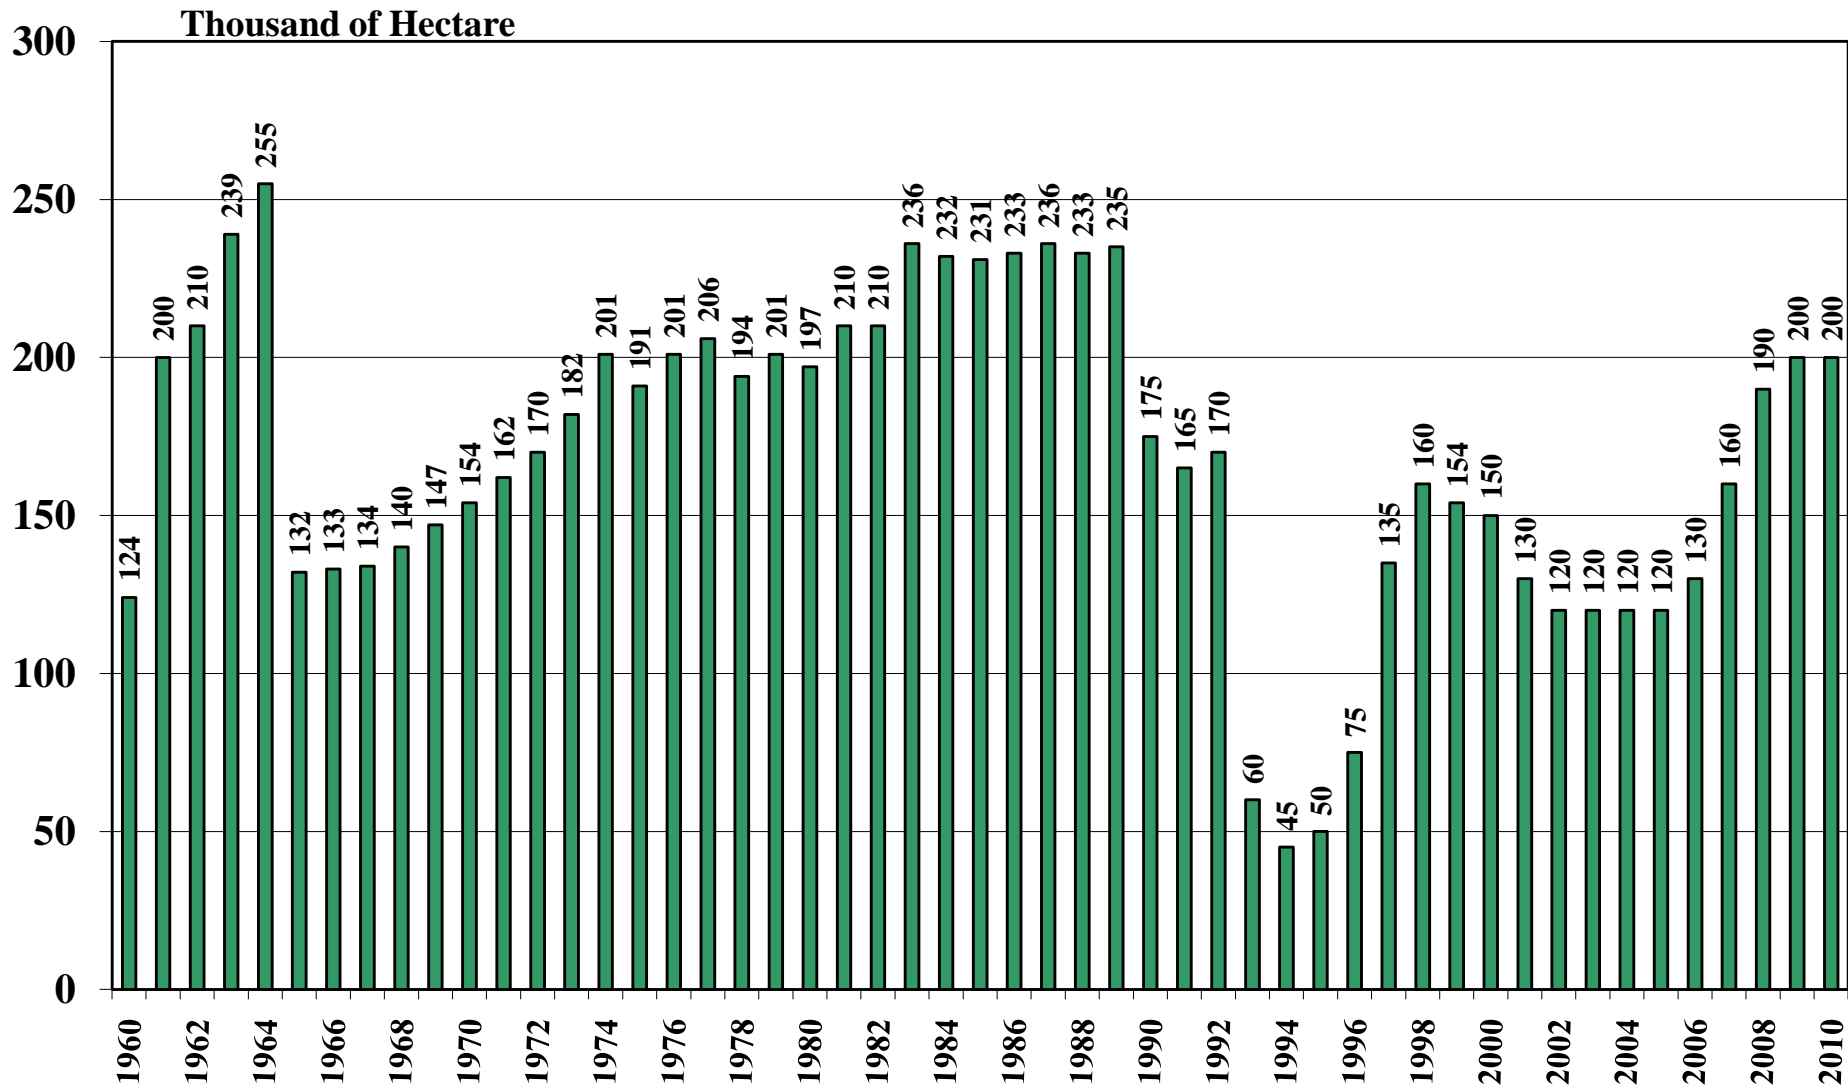

**Liberia**

**USDA Supply and Demand Estimates**

**October 29, 2010**

# Liberia Rice Acreage Harvested 1960/61 – 2010/11

Source: [USDA Foreign Agricultural Service](#)

October 29, 2010

# Liberia Rice Milled Production (1,000 Metric Tons) 1960/61 – 2010/11

Source: [USDA Foreign Agricultural Service](#)

# Liberia Rice Total Distribution (1,000 Metric Tons) 1960/61 – 2010/11

Source: [USDA Foreign Agricultural Service](#)