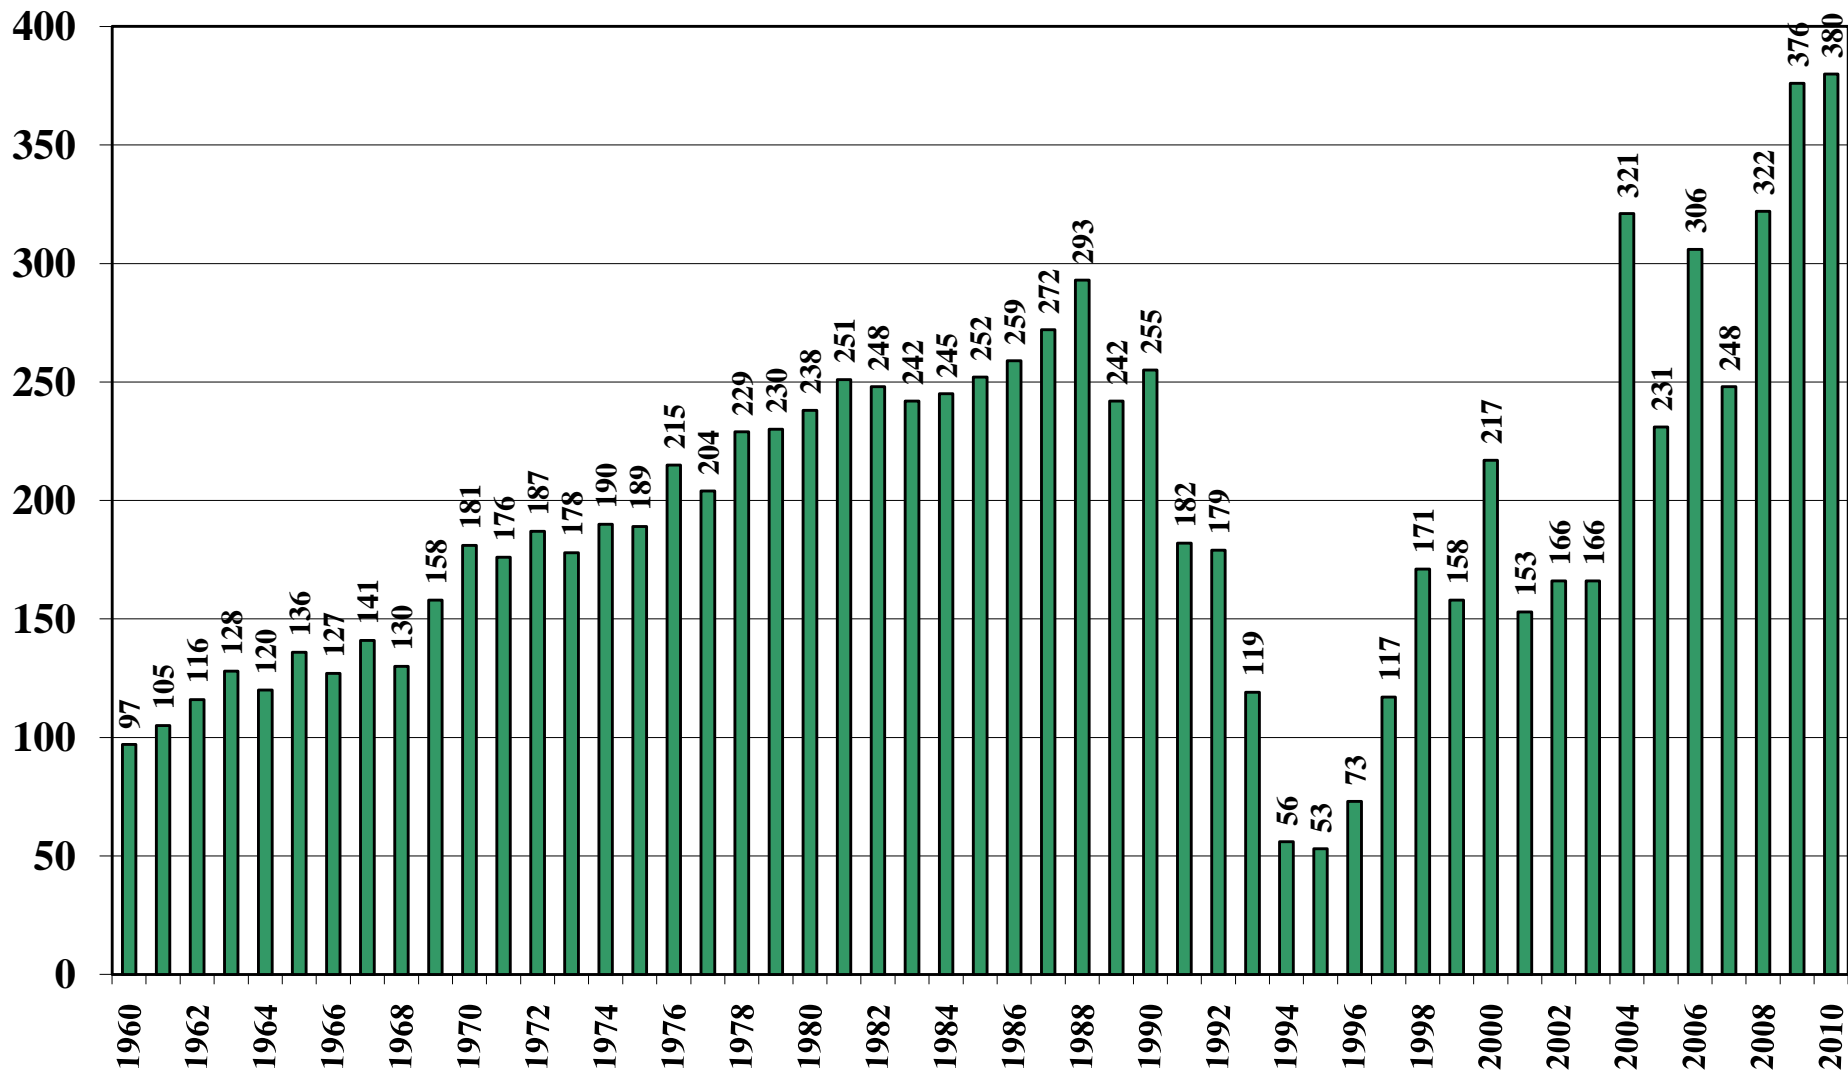

# Liberia Rice Milled Production (1,000 Metric Tons) 1960/61 – 2010/11

Source: [USDA Foreign Agricultural Service](#)

# Liberia Rice Jan-Dec Imports (1,000 Metric Tons) 1960/61 – 2010/11

Source: [USDA Foreign Agricultural Service](#)

October 29, 2010

# Liberia Rice Jan-Dec Exports (1,000 Metric Tons) 1960/61 – 2010/11

Source: [USDA Foreign Agricultural Service](#)

October 29, 2010

# Liberia Rice Total Domestic Consumption (1,000 Metric Tons) 1960/61 – 2010/11

Source: [USDA Foreign Agricultural Service](#)

October 29, 2010