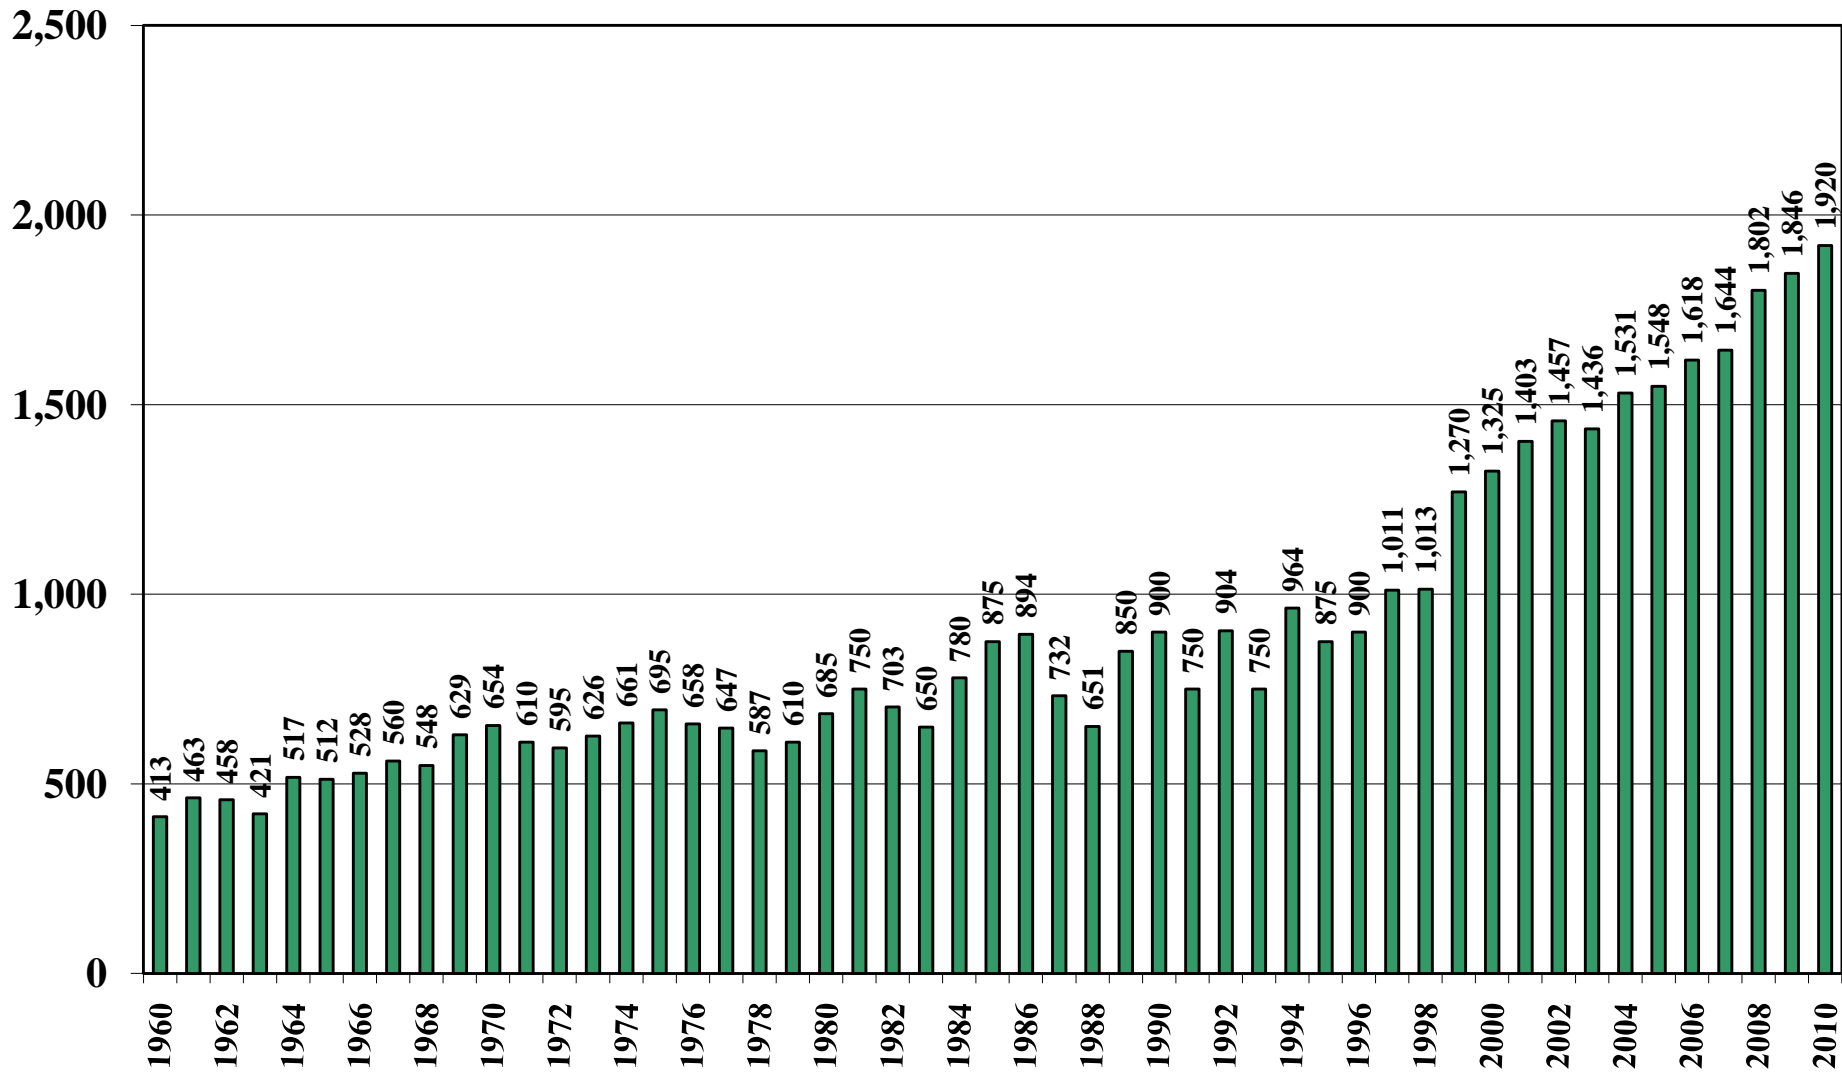

Laos

USDA Supply and Demand Estimates

October 29, 2010

Laos Rice Acreage Harvested 1960/61 – 2010/11

Source: [USDA Foreign Agricultural Service](#)

October 29, 2010

Laos Rice Milled Production (1,000 Metric Tons) 1960/61 – 2010/11

Source: [USDA Foreign Agricultural Service](#)

October 29, 2010

Laos Rice Jan-Dec Imports (1,000 Metric Tons) 1960/61 – 2010/11

Source: [USDA Foreign Agricultural Service](#)

Laos Rice Total Domestic Consumption (1,000 Metric Tons) 1960/61 – 2010/11

Source: [USDA Foreign Agricultural Service](#)

October 29, 2010

Laos Rice Total Distribution (1,000 Metric Tons) 1960/61 – 2010/11

Source: [USDA Foreign Agricultural Service](#)

Laos Rice Ending Stocks (1,000 Metric Tons) 1960/61 – 2010/11