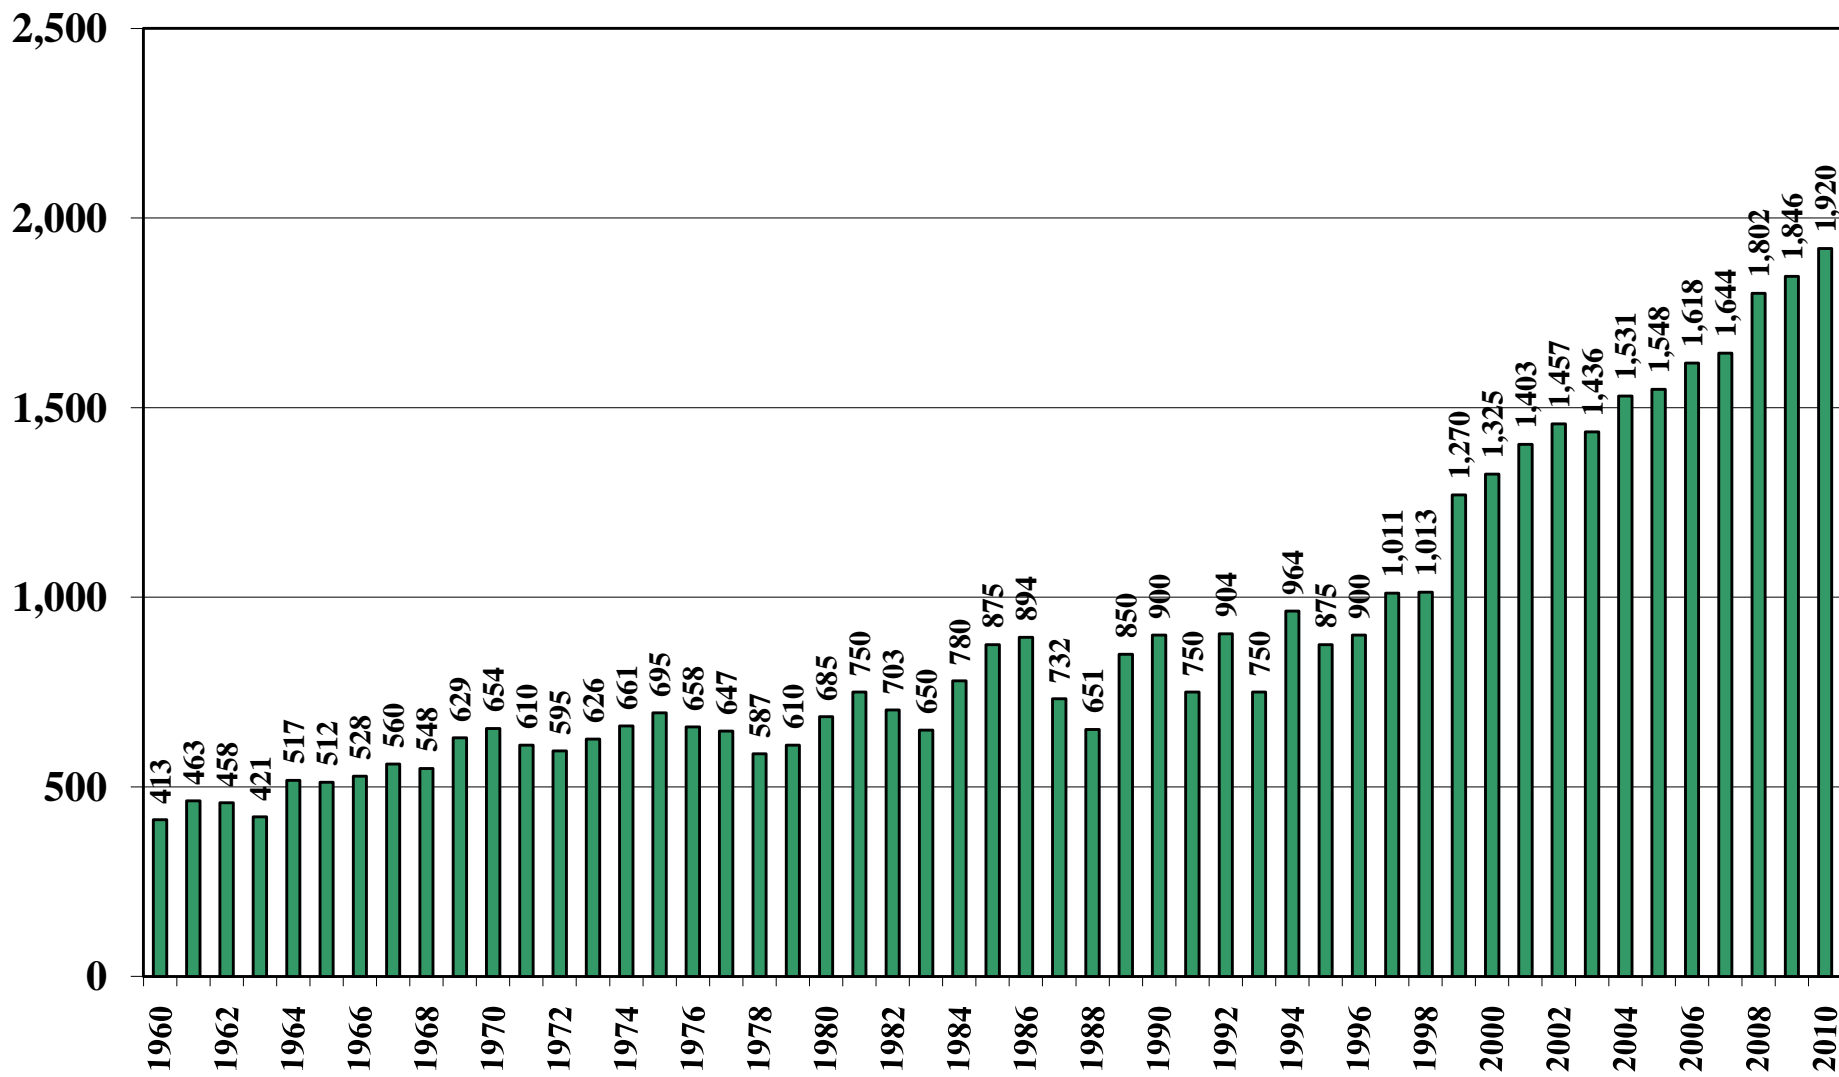

Laos

USDA Supply and Demand Estimates

October 29, 2010

Laos Rice Acreage Harvested 1960/61 – 2010/11

Source: [USDA Foreign Agricultural Service](#)

October 29, 2010

Laos Rice Milled Production (1,000 Metric Tons) 1960/61 – 2010/11

Source: [USDA Foreign Agricultural Service](#)

October 29, 2010

Laos Rice Jan-Dec Imports (1,000 Metric Tons) 1960/61 – 2010/11

Source: [USDA Foreign Agricultural Service](#)

Laos Rice Total Domestic Consumption (1,000 Metric Tons) 1960/61 – 2010/11

Source: [USDA Foreign Agricultural Service](#)

October 29, 2010

Laos Rice Total Distribution (1,000 Metric Tons) 1960/61 – 2010/11

Source: [USDA Foreign Agricultural Service](#)

Laos Rice Ending Stocks (1,000 Metric Tons) 1960/61 – 2010/11