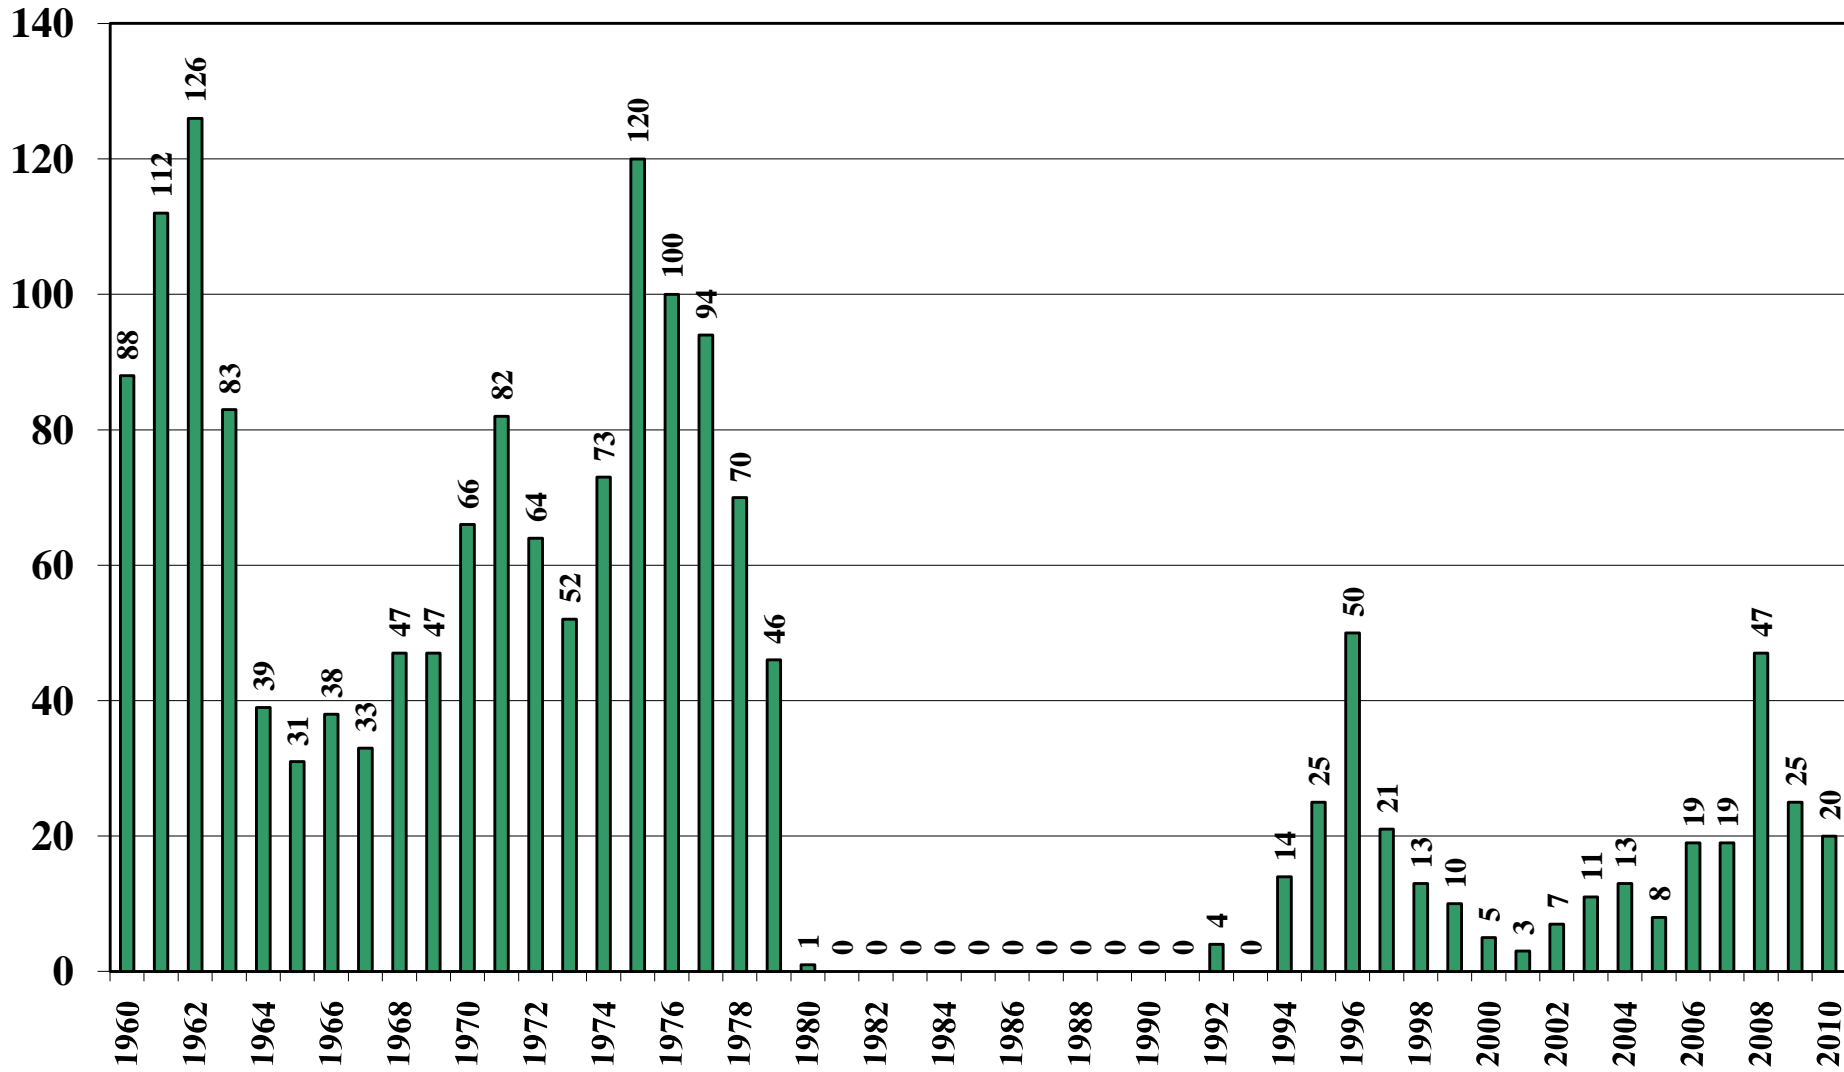

Laos

USDA Supply and Demand Estimates

October 29, 2010

Laos Rice Acreage Harvested 1960/61 – 2010/11

Source: [USDA Foreign Agricultural Service](#)

October 29, 2010

Laos Rice Milled Production (1,000 Metric Tons) 1960/61 – 2010/11

Source: [USDA Foreign Agricultural Service](#)

October 29, 2010

Laos Rice Jan-Dec Imports (1,000 Metric Tons) 1960/61 – 2010/11

Source: [USDA Foreign Agricultural Service](#)

Laos Rice Total Domestic Consumption (1,000 Metric Tons) 1960/61 – 2010/11

Source: [USDA Foreign Agricultural Service](#)

October 29, 2010

Laos Rice Total Distribution (1,000 Metric Tons) 1960/61 – 2010/11

Source: [USDA Foreign Agricultural Service](#)

Laos Rice Ending Stocks (1,000 Metric Tons) 1960/61 – 2010/11