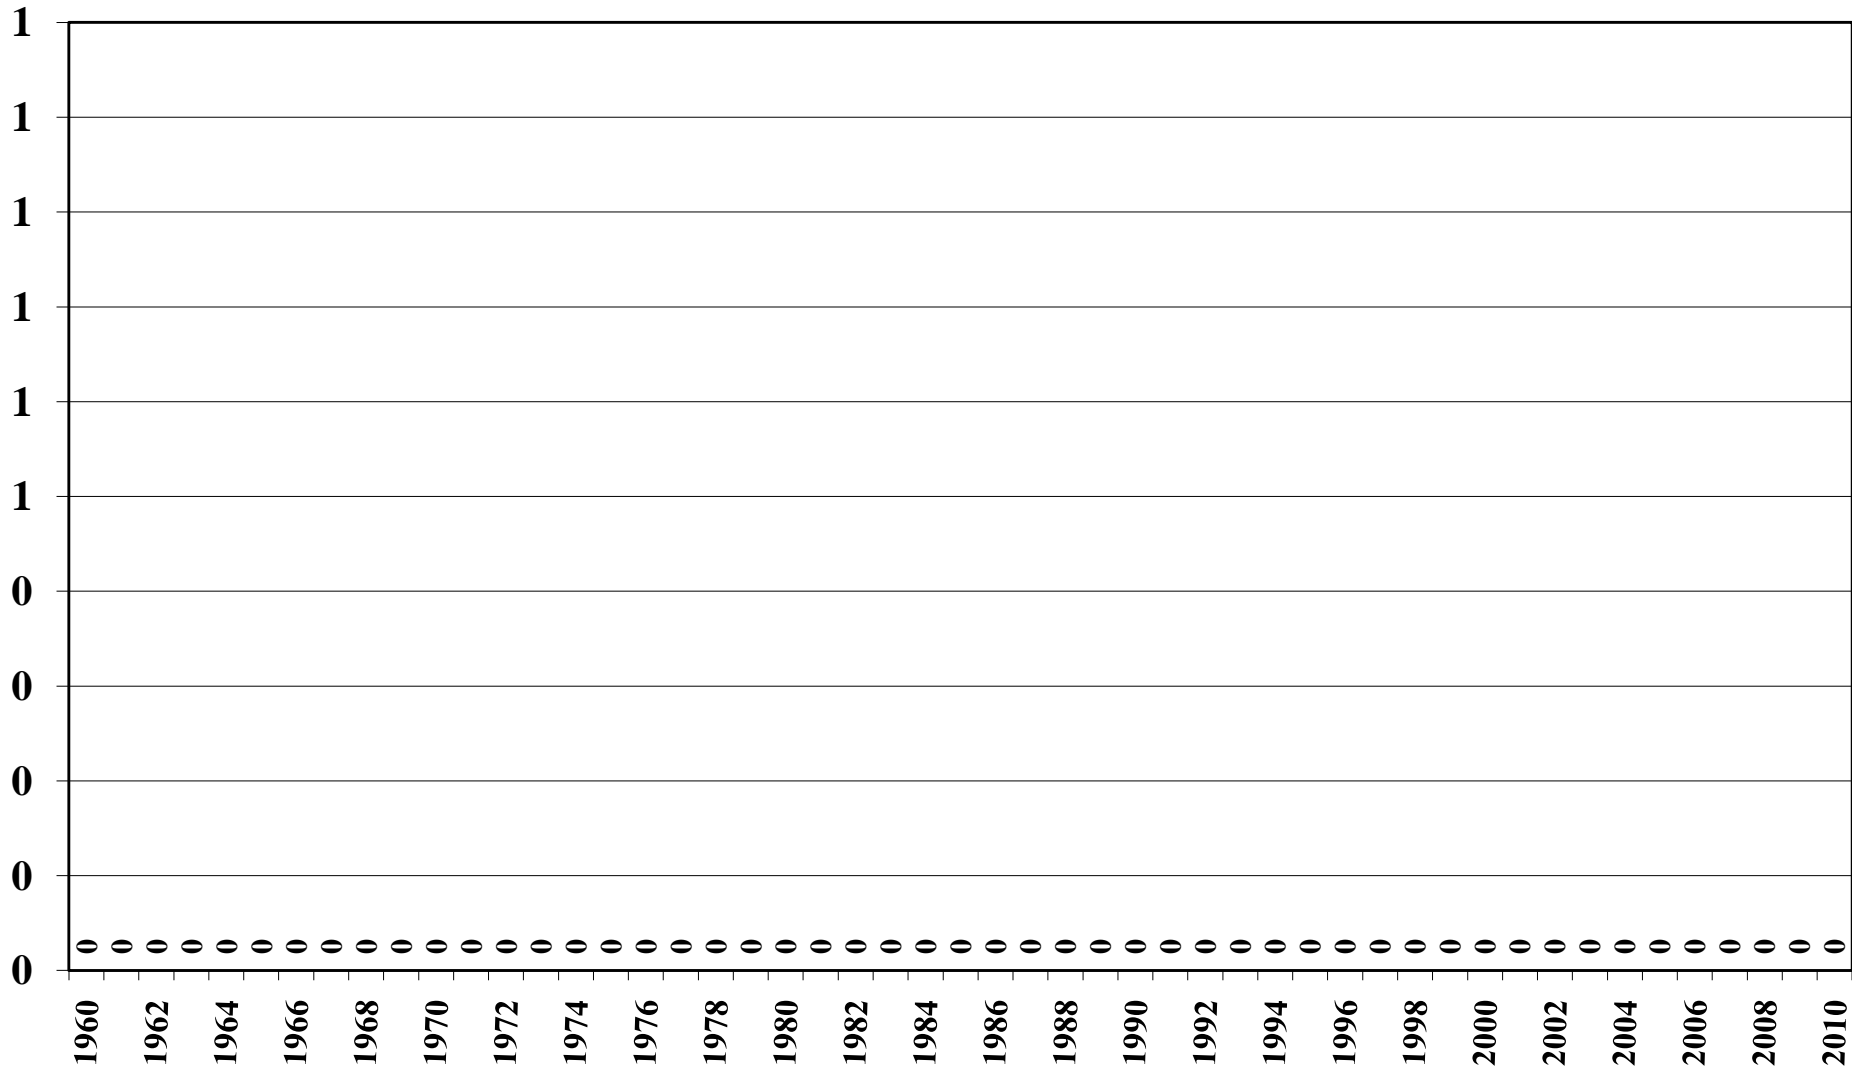

Source: [USDA Foreign Agricultural Service](#)

October 29, 2010

Laos Rice Total Distribution (1,000 Metric Tons) 1960/61 – 2010/11

Source: [USDA Foreign Agricultural Service](#)

Laos Rice Ending Stocks (1,000 Metric Tons) 1960/61 – 2010/11