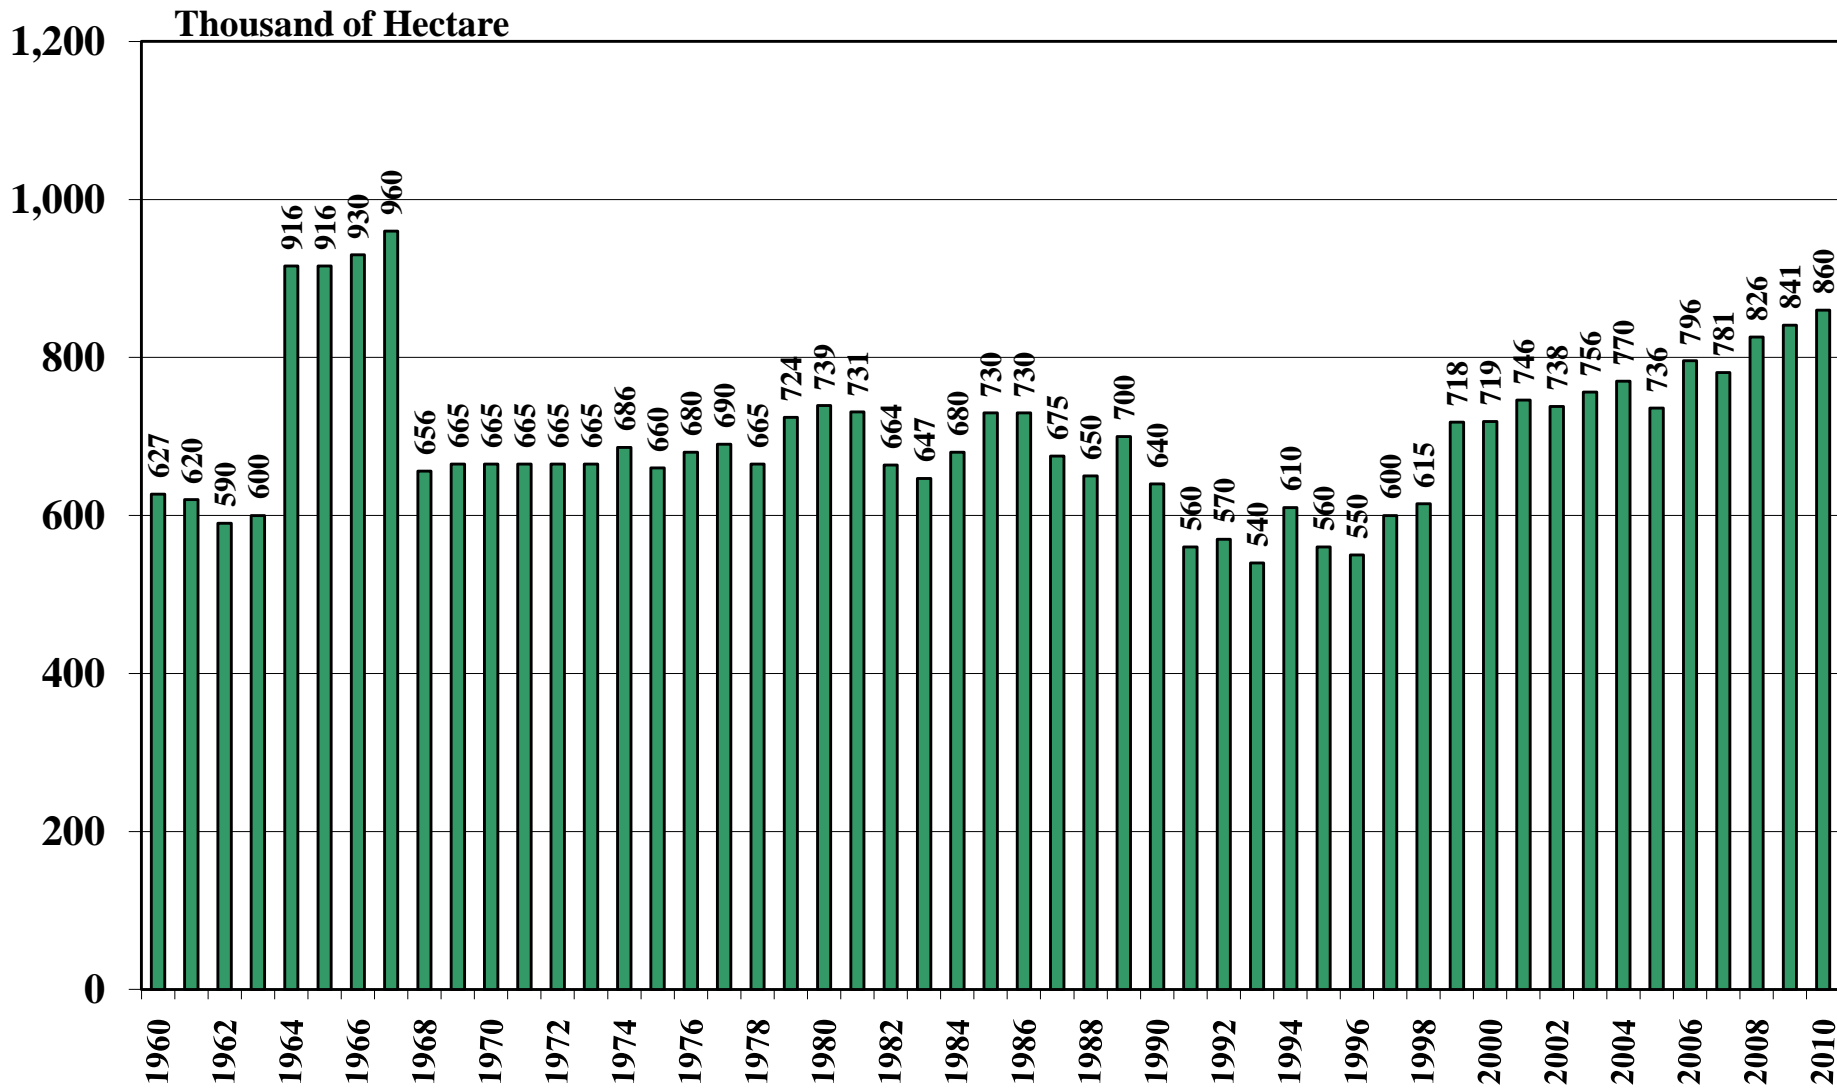

Laos

USDA Supply and Demand Estimates

October 29, 2010

Laos Rice Acreage Harvested 1960/61 – 2010/11

Source: [USDA Foreign Agricultural Service](#)

October 29, 2010

Laos Rice Milled Production (1,000 Metric Tons) 1960/61 – 2010/11

Source: [USDA Foreign Agricultural Service](#)

October 29, 2010

Laos Rice Jan-Dec Imports (1,000 Metric Tons) 1960/61 – 2010/11

Source: [USDA Foreign Agricultural Service](#)

Laos Rice Total Domestic Consumption (1,000 Metric Tons) 1960/61 – 2010/11

Source: [USDA Foreign Agricultural Service](#)

October 29, 2010

Laos Rice Total Distribution (1,000 Metric Tons) 1960/61 – 2010/11

Source: [USDA Foreign Agricultural Service](#)

Laos Rice Ending Stocks (1,000 Metric Tons) 1960/61 – 2010/11