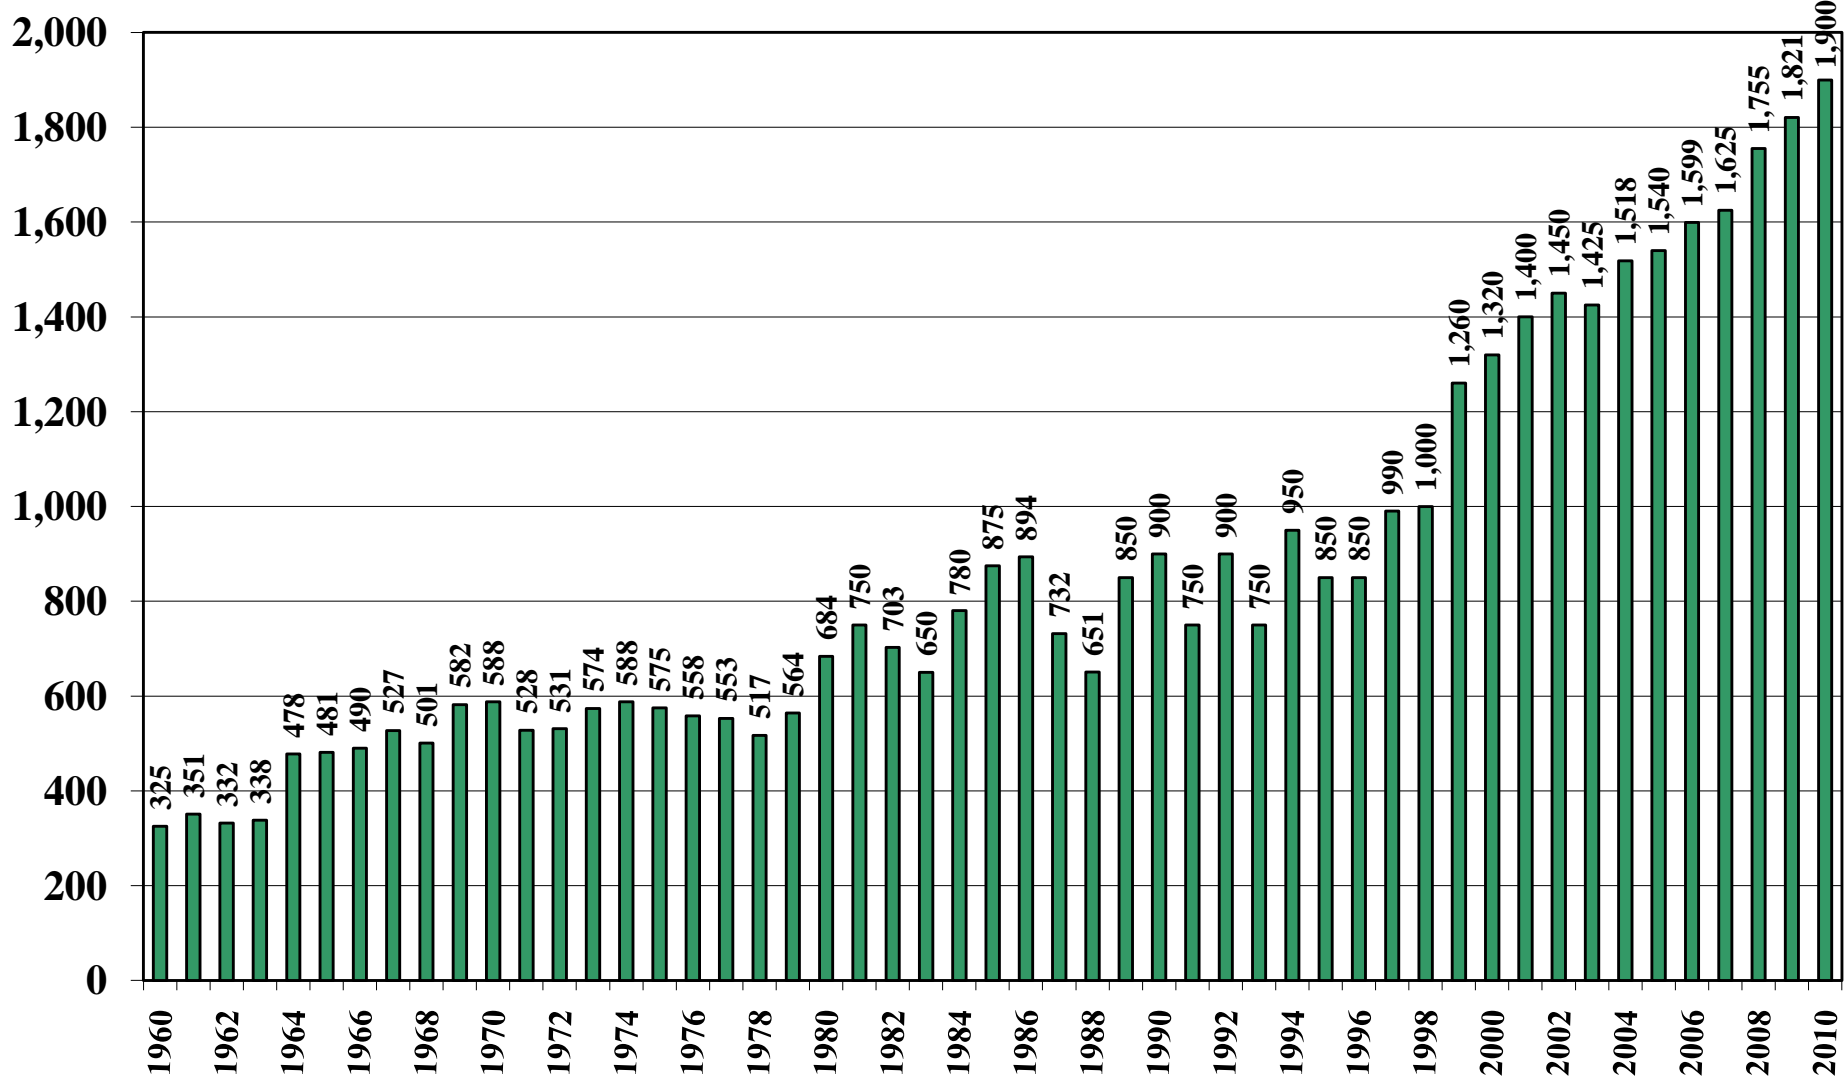

Laos

USDA Supply and Demand Estimates

October 29, 2010

Laos Rice Acreage Harvested 1960/61 – 2010/11

Source: [USDA Foreign Agricultural Service](#)

October 29, 2010

Laos Rice Milled Production (1,000 Metric Tons) 1960/61 – 2010/11

Source: [USDA Foreign Agricultural Service](#)

October 29, 2010

Laos Rice Jan-Dec Imports (1,000 Metric Tons) 1960/61 – 2010/11

Source: [USDA Foreign Agricultural Service](#)

Laos Rice Total Domestic Consumption (1,000 Metric Tons) 1960/61 – 2010/11

Source: [USDA Foreign Agricultural Service](#)

October 29, 2010

Laos Rice Total Distribution (1,000 Metric Tons) 1960/61 – 2010/11

Source: [USDA Foreign Agricultural Service](#)

Laos Rice Ending Stocks (1,000 Metric Tons) 1960/61 – 2010/11