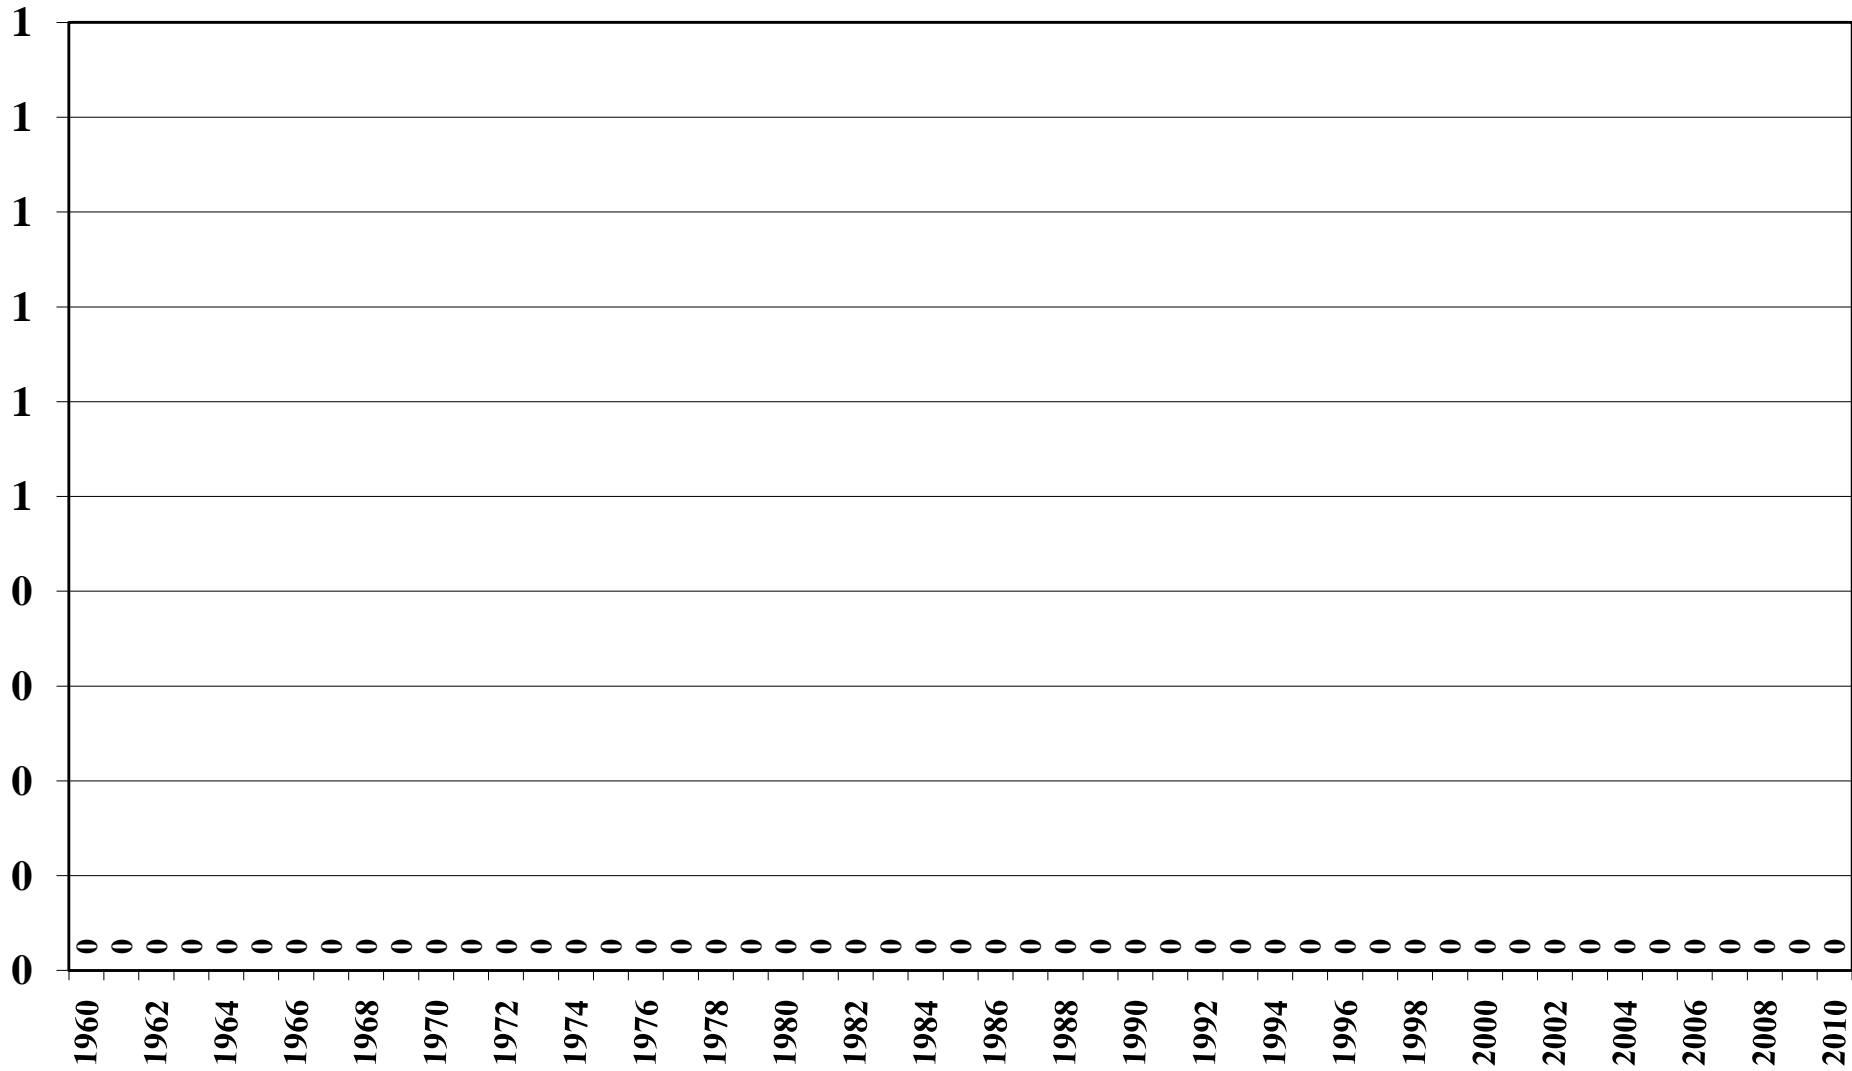

Ghana

USDA Supply and Demand Estimates

October 27, 2010

Ghana Rice Acreage Harvested 1960/61 – 2010/11

Source: [USDA Foreign Agricultural Service](#)

October 27, 2010

Ghana Rice Milled Production (1,000 Metric Tons) 1960/61 – 2010/11

Source: [USDA Foreign Agricultural Service](#)

October 27, 2010

Ghana Rice Jan-Dec Imports (1,000 Metric Tons) 1960/61 – 2010/11

Source: [USDA Foreign Agricultural Service](#)

October 27, 2010

Ghana Rice Jan-Dec Exports (1,000 Metric Tons) 1960/61 – 2010/11

Source: [USDA Foreign Agricultural Service](#)

October 27, 2010

Ghana Rice Total Domestic Consumption (1,000 Metric Tons) 1960/61 – 2010/11

Source: [USDA Foreign Agricultural Service](#)

Ghana Rice Total Distribution (1,000 Metric Tons) 1960/61 – 2010/11