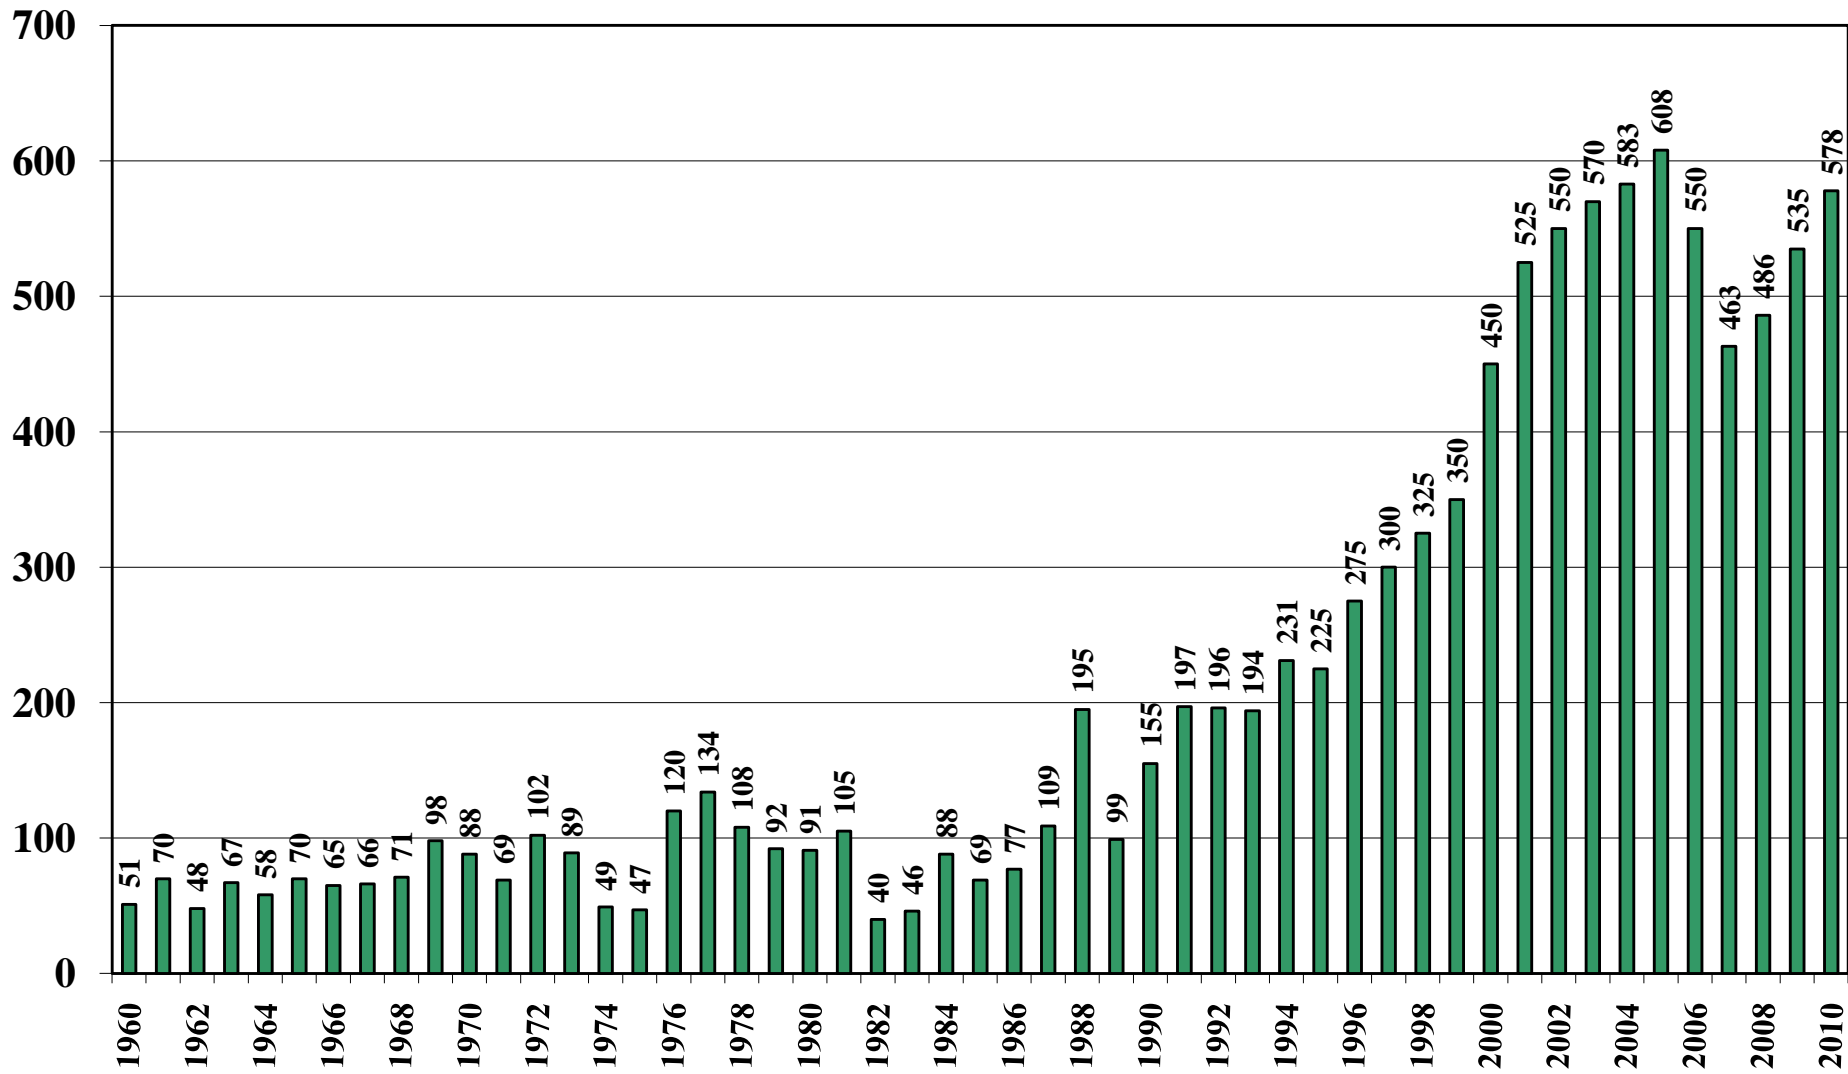

Ghana

USDA Supply and Demand Estimates

October 27, 2010

Ghana Rice Acreage Harvested 1960/61 – 2010/11

Source: [USDA Foreign Agricultural Service](#)

October 27, 2010

Ghana Rice Milled Production (1,000 Metric Tons) 1960/61 – 2010/11

Source: [USDA Foreign Agricultural Service](#)

October 27, 2010

Ghana Rice Jan-Dec Imports (1,000 Metric Tons) 1960/61 – 2010/11

Source: [USDA Foreign Agricultural Service](#)

October 27, 2010

Ghana Rice Jan-Dec Exports (1,000 Metric Tons) 1960/61 – 2010/11

Source: [USDA Foreign Agricultural Service](#)

October 27, 2010

Ghana Rice Total Domestic Consumption (1,000 Metric Tons) 1960/61 – 2010/11

Source: [USDA Foreign Agricultural Service](#)

Ghana Rice Total Distribution (1,000 Metric Tons) 1960/61 – 2010/11

Source: [USDA Foreign Agricultural Service](#)

October 27, 2010

Ghana Rice Ending Stocks (1,000 Metric Tons) 1960/61 – 2010/11

Source: [USDA Foreign Agricultural Service](#)

October 27, 2010