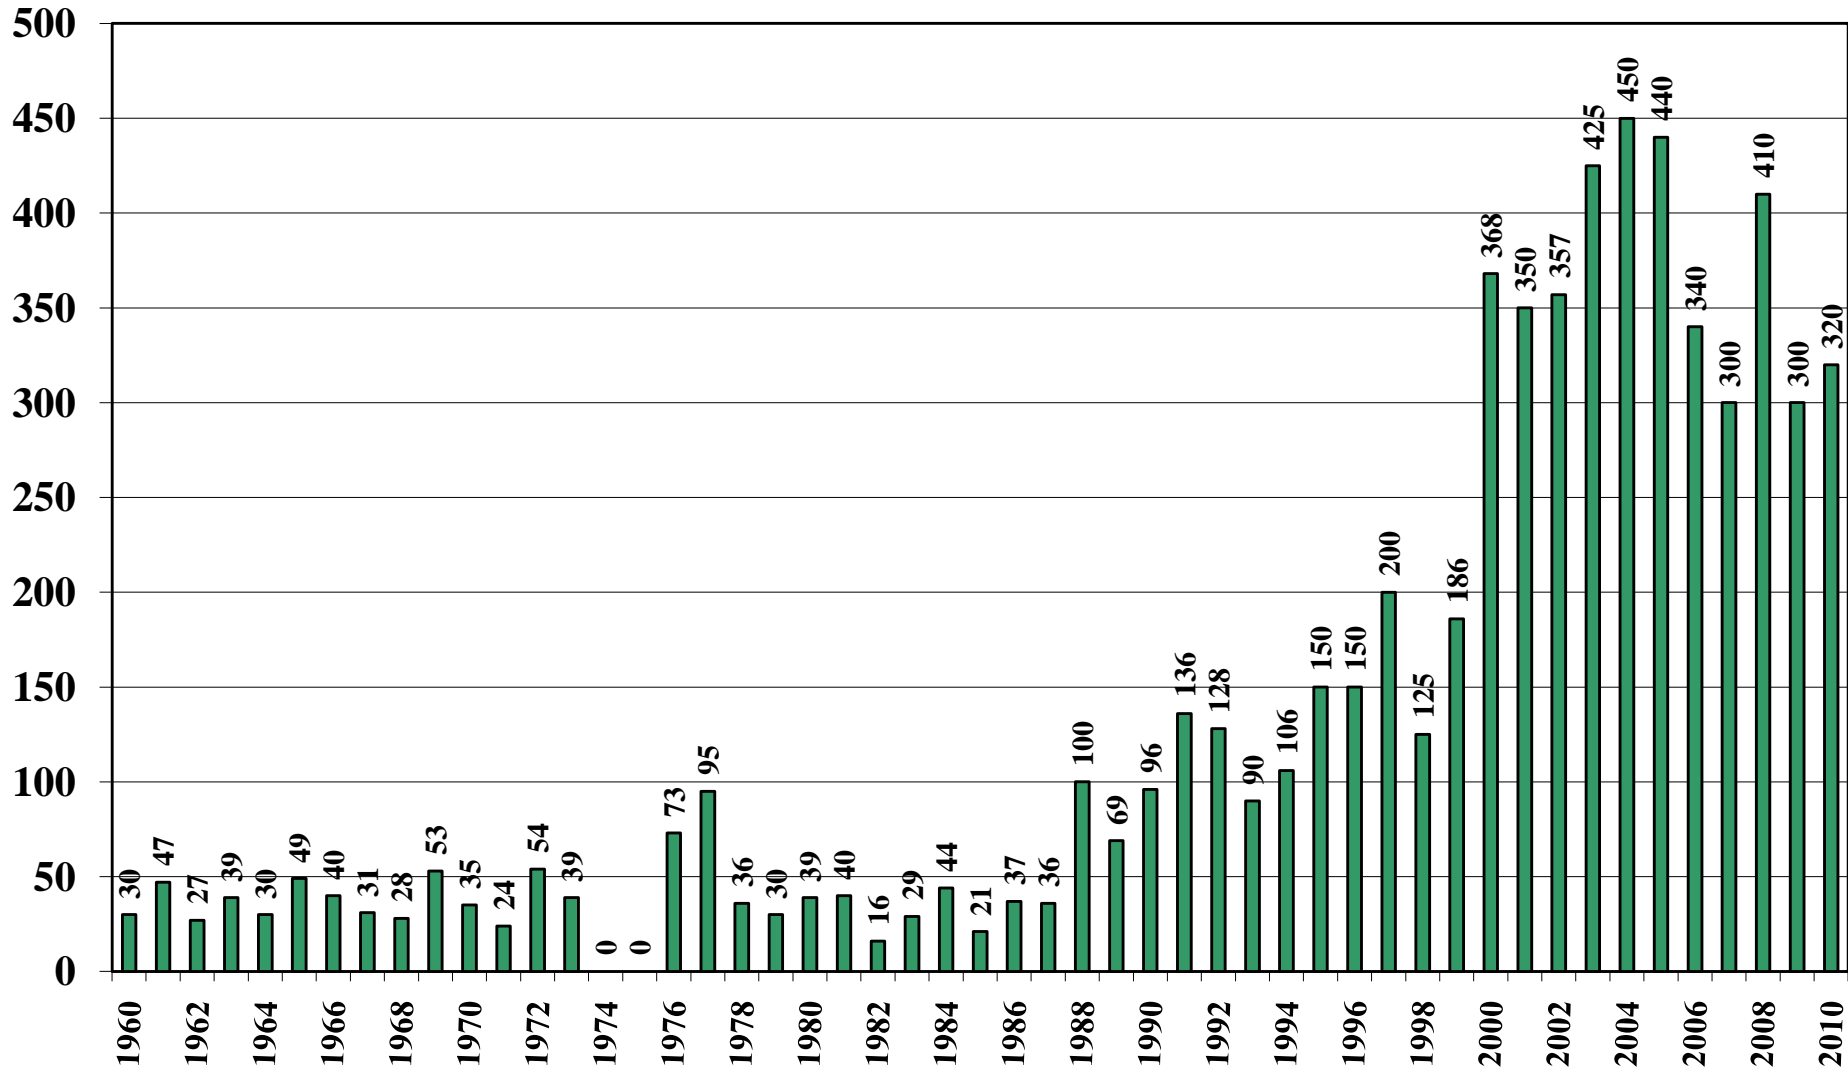

Ghana

USDA Supply and Demand Estimates

October 27, 2010

Ghana Rice Acreage Harvested 1960/61 – 2010/11

Source: [USDA Foreign Agricultural Service](#)

October 27, 2010

Ghana Rice Milled Production (1,000 Metric Tons) 1960/61 – 2010/11

Source: [USDA Foreign Agricultural Service](#)

October 27, 2010

Ghana Rice Jan-Dec Imports (1,000 Metric Tons) 1960/61 – 2010/11

Source: [USDA Foreign Agricultural Service](#)

October 27, 2010

Ghana Rice Jan-Dec Exports (1,000 Metric Tons) 1960/61 – 2010/11

Source: [USDA Foreign Agricultural Service](#)

October 27, 2010

Ghana Rice Total Domestic Consumption (1,000 Metric Tons) 1960/61 – 2010/11

Source: [USDA Foreign Agricultural Service](#)

Ghana Rice Total Distribution (1,000 Metric Tons) 1960/61 – 2010/11

Source: [USDA Foreign Agricultural Service](#)

October 27, 2010

Ghana Rice Ending Stocks (1,000 Metric Tons) 1960/61 – 2010/11

Source: [USDA Foreign Agricultural Service](#)

October 27, 2010