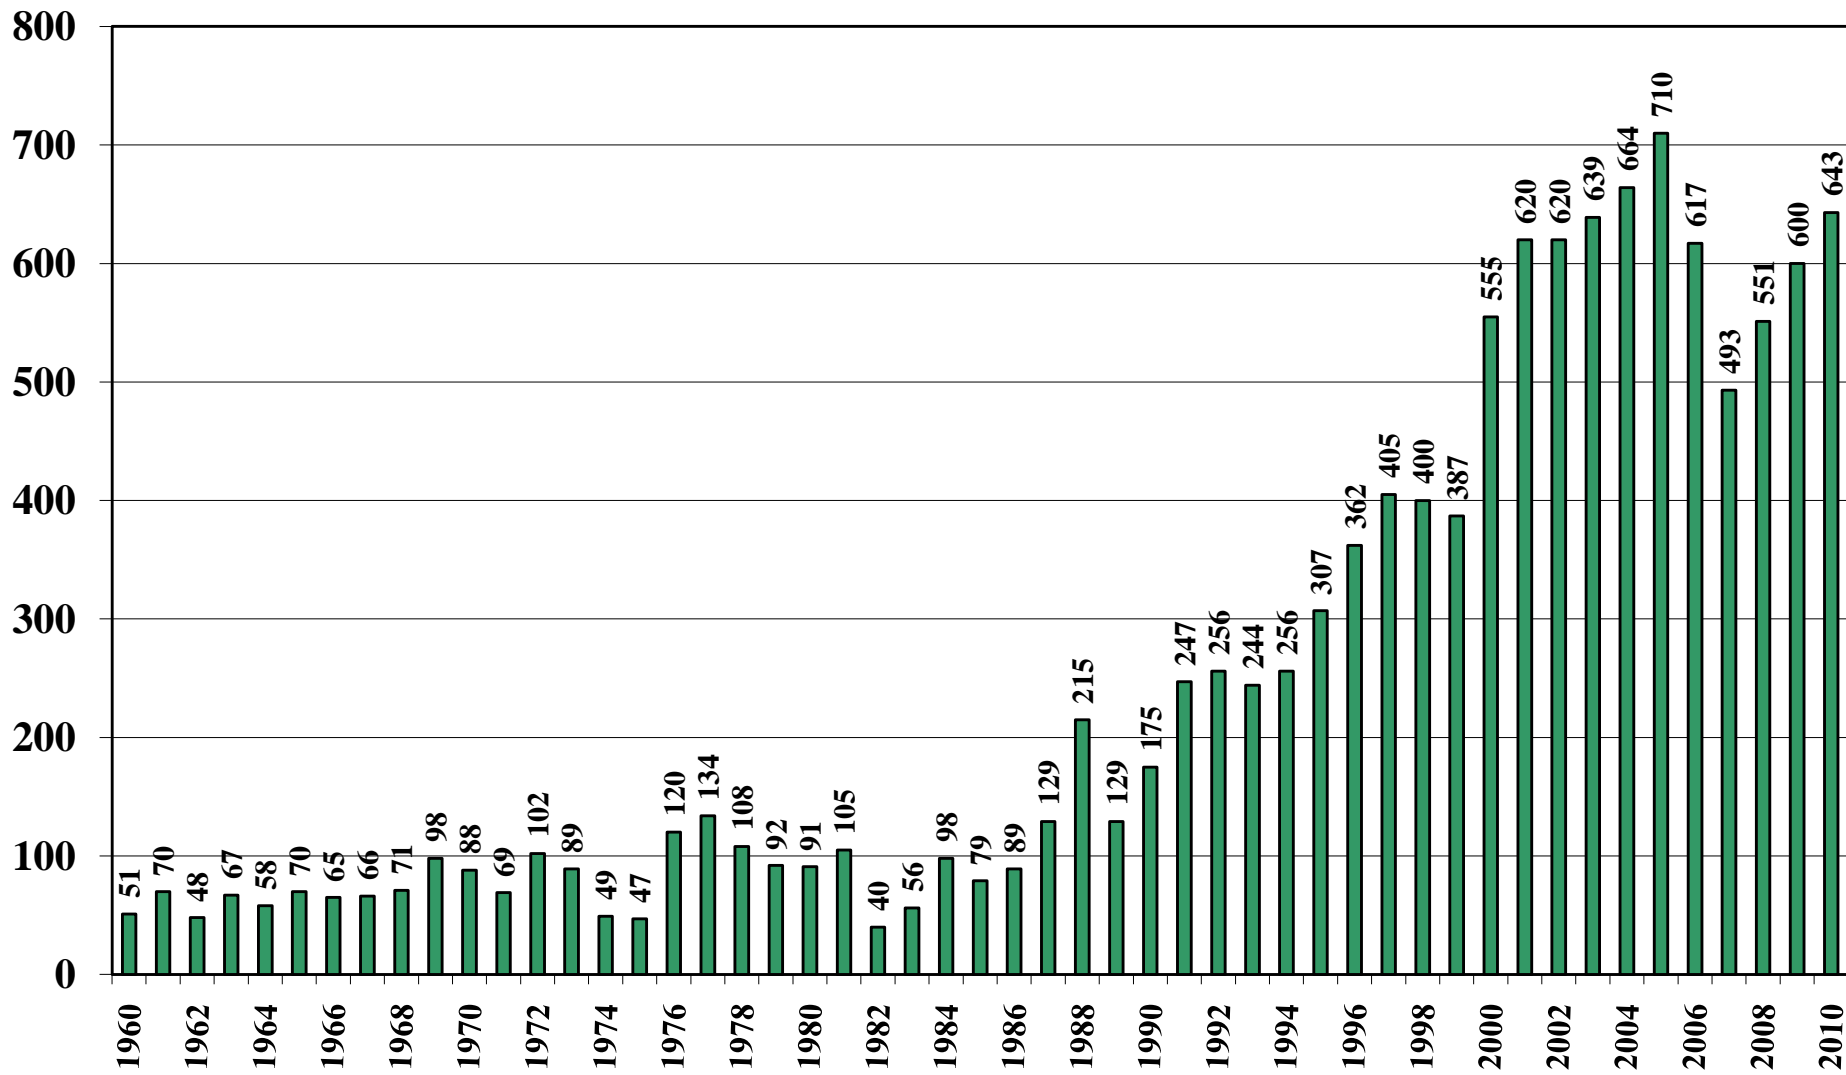

Ghana

USDA Supply and Demand Estimates

October 27, 2010

Ghana Rice Acreage Harvested 1960/61 – 2010/11

Source: [USDA Foreign Agricultural Service](#)

October 27, 2010

Ghana Rice Milled Production (1,000 Metric Tons) 1960/61 – 2010/11

Source: [USDA Foreign Agricultural Service](#)

October 27, 2010

Ghana Rice Jan-Dec Imports (1,000 Metric Tons) 1960/61 – 2010/11

Source: [USDA Foreign Agricultural Service](#)

October 27, 2010

Ghana Rice Jan-Dec Exports (1,000 Metric Tons) 1960/61 – 2010/11

Source: [USDA Foreign Agricultural Service](#)

October 27, 2010

Ghana Rice Total Domestic Consumption (1,000 Metric Tons) 1960/61 – 2010/11

Source: [USDA Foreign Agricultural Service](#)

Ghana Rice Total Distribution (1,000 Metric Tons) 1960/61 – 2010/11

Source: [USDA Foreign Agricultural Service](#)

October 27, 2010

Ghana Rice Ending Stocks (1,000 Metric Tons) 1960/61 – 2010/11

Source: [USDA Foreign Agricultural Service](#)

October 27, 2010