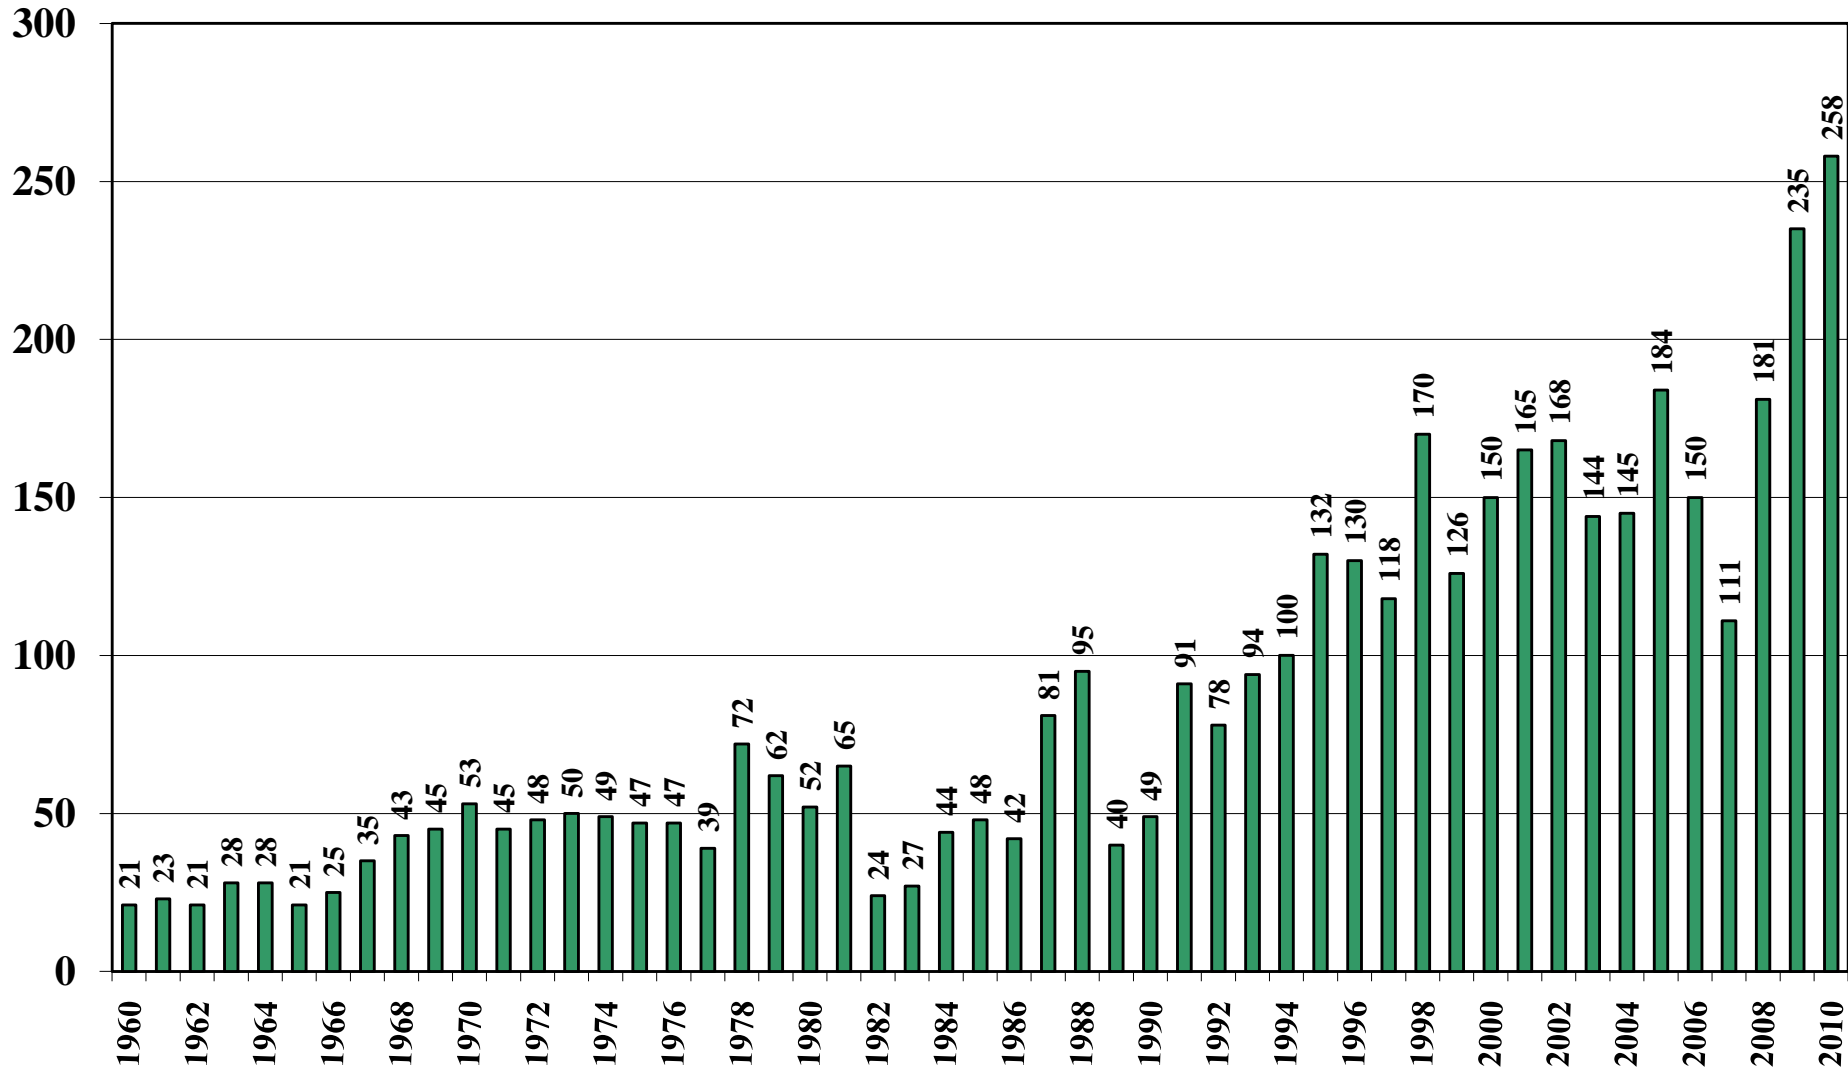

Ghana

USDA Supply and Demand Estimates

October 27, 2010

Ghana Rice Acreage Harvested 1960/61 – 2010/11

Source: [USDA Foreign Agricultural Service](#)

October 27, 2010

Ghana Rice Milled Production (1,000 Metric Tons) 1960/61 – 2010/11

Source: [USDA Foreign Agricultural Service](#)

October 27, 2010

Ghana Rice Jan-Dec Imports (1,000 Metric Tons) 1960/61 – 2010/11

Source: [USDA Foreign Agricultural Service](#)

October 27, 2010

Ghana Rice Jan-Dec Exports (1,000 Metric Tons) 1960/61 – 2010/11

Source: [USDA Foreign Agricultural Service](#)

October 27, 2010

Ghana Rice Total Domestic Consumption (1,000 Metric Tons) 1960/61 – 2010/11

Source: [USDA Foreign Agricultural Service](#)

Ghana Rice Total Distribution (1,000 Metric Tons) 1960/61 – 2010/11

Source: [USDA Foreign Agricultural Service](#)

October 27, 2010

Ghana Rice Ending Stocks (1,000 Metric Tons) 1960/61 – 2010/11

Source: [USDA Foreign Agricultural Service](#)

October 27, 2010