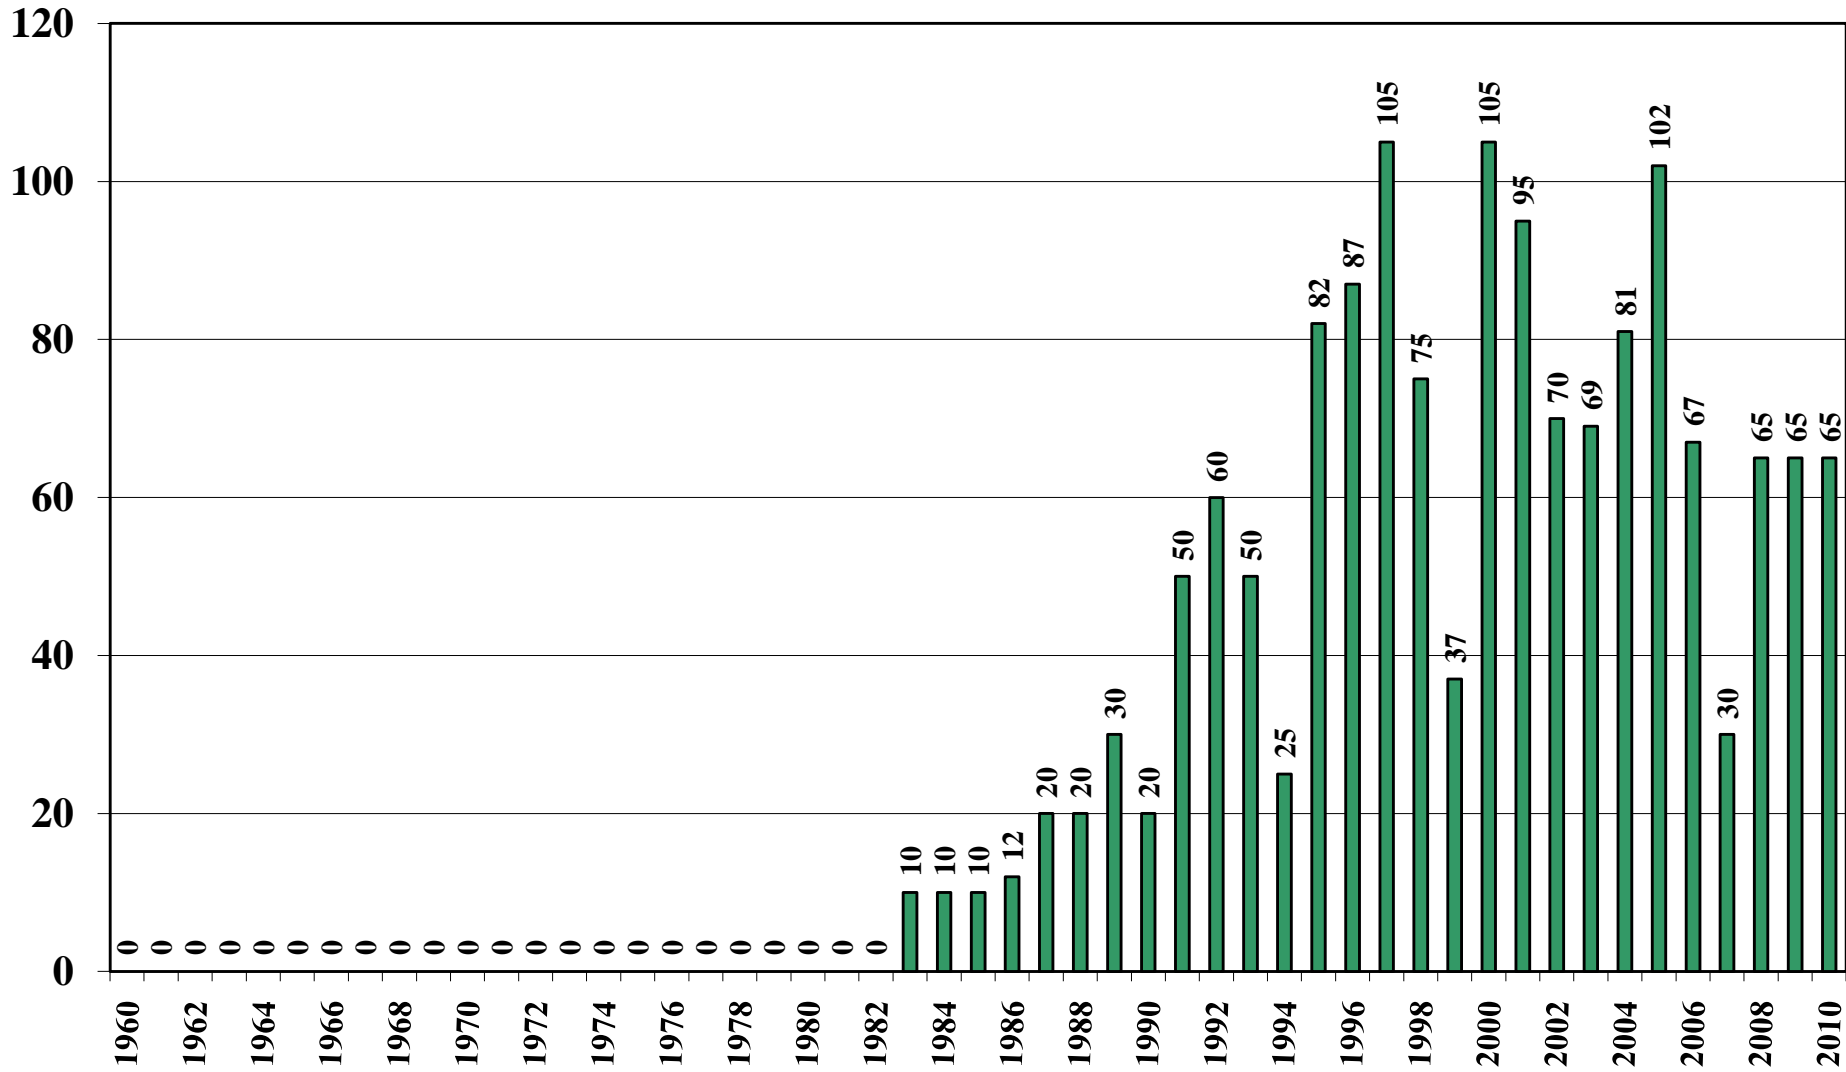

Ghana

USDA Supply and Demand Estimates

October 27, 2010

Ghana Rice Acreage Harvested 1960/61 – 2010/11

Source: [USDA Foreign Agricultural Service](#)

October 27, 2010

Ghana Rice Milled Production (1,000 Metric Tons) 1960/61 – 2010/11

Source: [USDA Foreign Agricultural Service](#)

October 27, 2010

Ghana Rice Jan-Dec Imports (1,000 Metric Tons) 1960/61 – 2010/11

Source: [USDA Foreign Agricultural Service](#)

October 27, 2010

Ghana Rice Jan-Dec Exports (1,000 Metric Tons) 1960/61 – 2010/11

Source: [USDA Foreign Agricultural Service](#)

October 27, 2010

Ghana Rice Total Domestic Consumption (1,000 Metric Tons) 1960/61 – 2010/11

Source: [USDA Foreign Agricultural Service](#)

Ghana Rice Total Distribution (1,000 Metric Tons) 1960/61 – 2010/11

Source: [USDA Foreign Agricultural Service](#)

October 27, 2010

Ghana Rice Ending Stocks (1,000 Metric Tons) 1960/61 – 2010/11

Source: [USDA Foreign Agricultural Service](#)

October 27, 2010