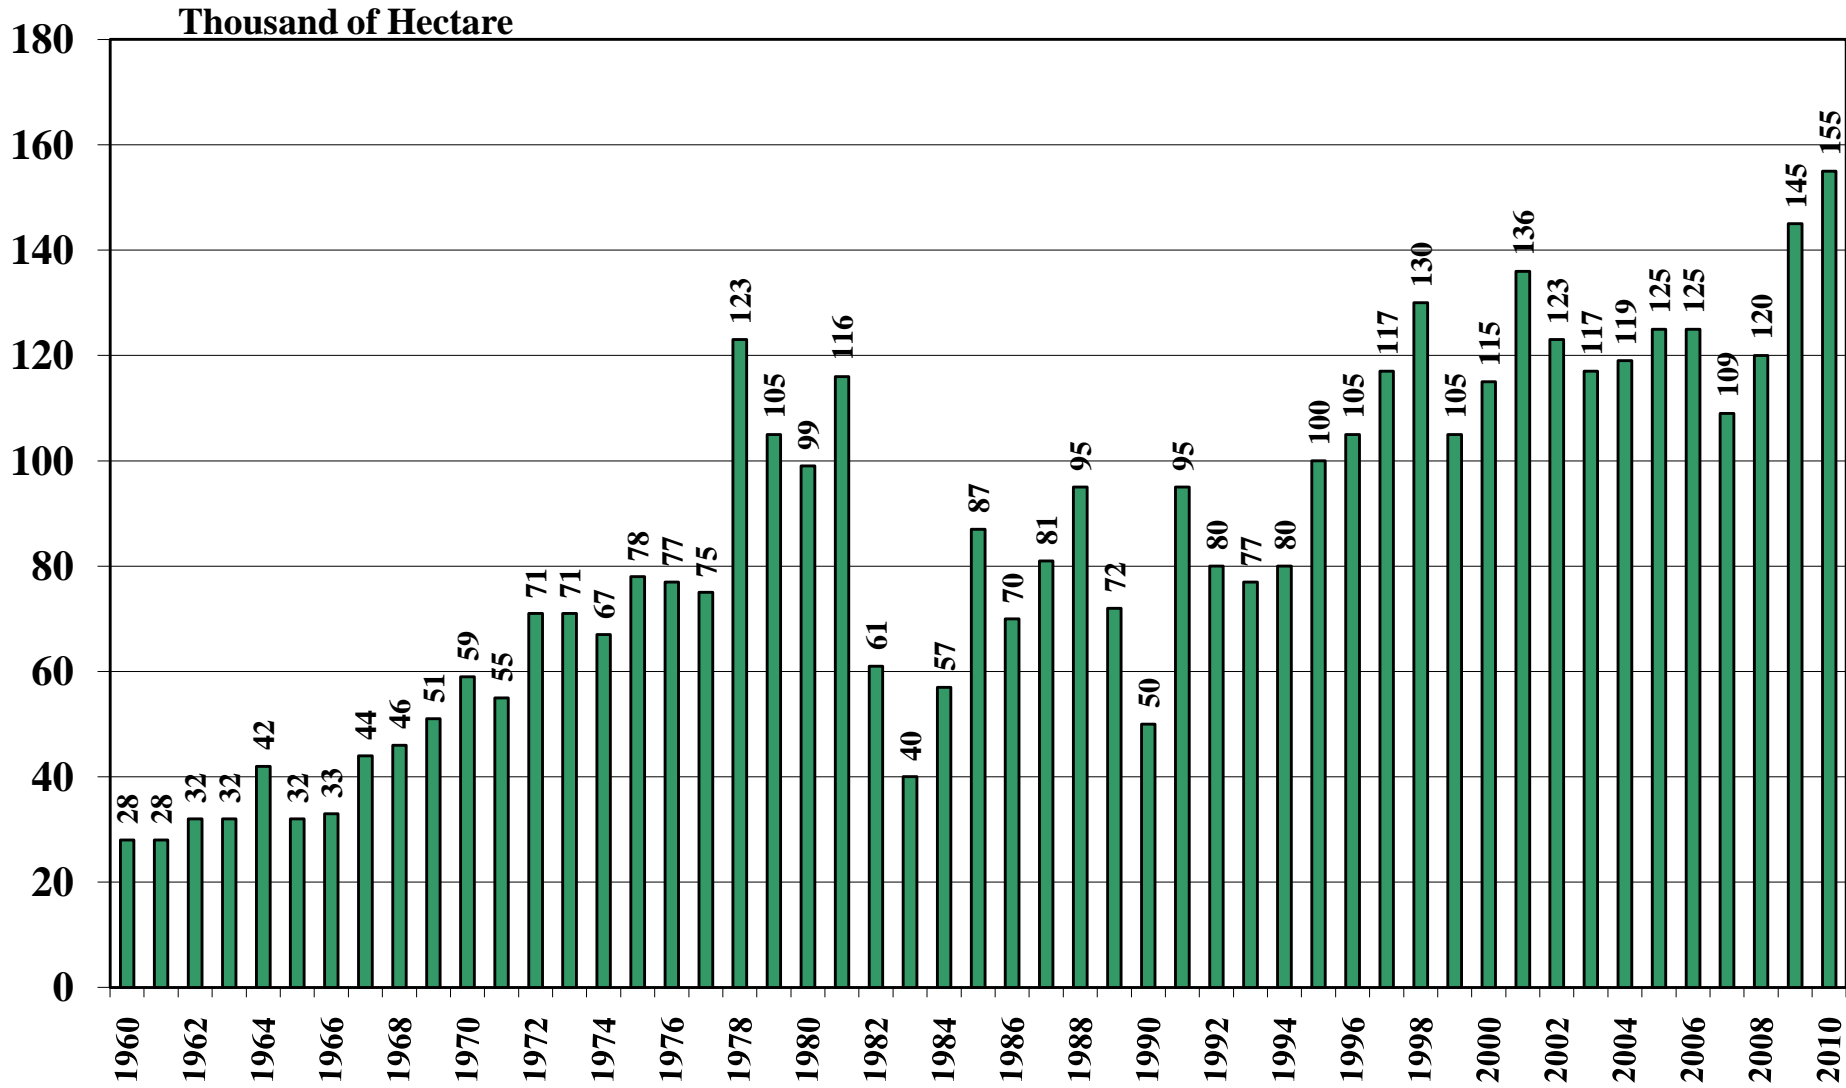

Ghana

USDA Supply and Demand Estimates

October 27, 2010

Ghana Rice Acreage Harvested 1960/61 – 2010/11

Source: [USDA Foreign Agricultural Service](#)

October 27, 2010

Ghana Rice Milled Production (1,000 Metric Tons) 1960/61 – 2010/11

Source: [USDA Foreign Agricultural Service](#)

October 27, 2010

Ghana Rice Jan-Dec Imports (1,000 Metric Tons) 1960/61 – 2010/11

Source: [USDA Foreign Agricultural Service](#)

October 27, 2010

Ghana Rice Jan-Dec Exports (1,000 Metric Tons) 1960/61 – 2010/11

Source: [USDA Foreign Agricultural Service](#)

October 27, 2010

Ghana Rice Total Domestic Consumption (1,000 Metric Tons) 1960/61 – 2010/11

Source: [USDA Foreign Agricultural Service](#)

Ghana Rice Total Distribution (1,000 Metric Tons) 1960/61 – 2010/11

Source: [USDA Foreign Agricultural Service](#)

October 27, 2010

Ghana Rice Ending Stocks (1,000 Metric Tons) 1960/61 – 2010/11

Source: [USDA Foreign Agricultural Service](#)

October 27, 2010