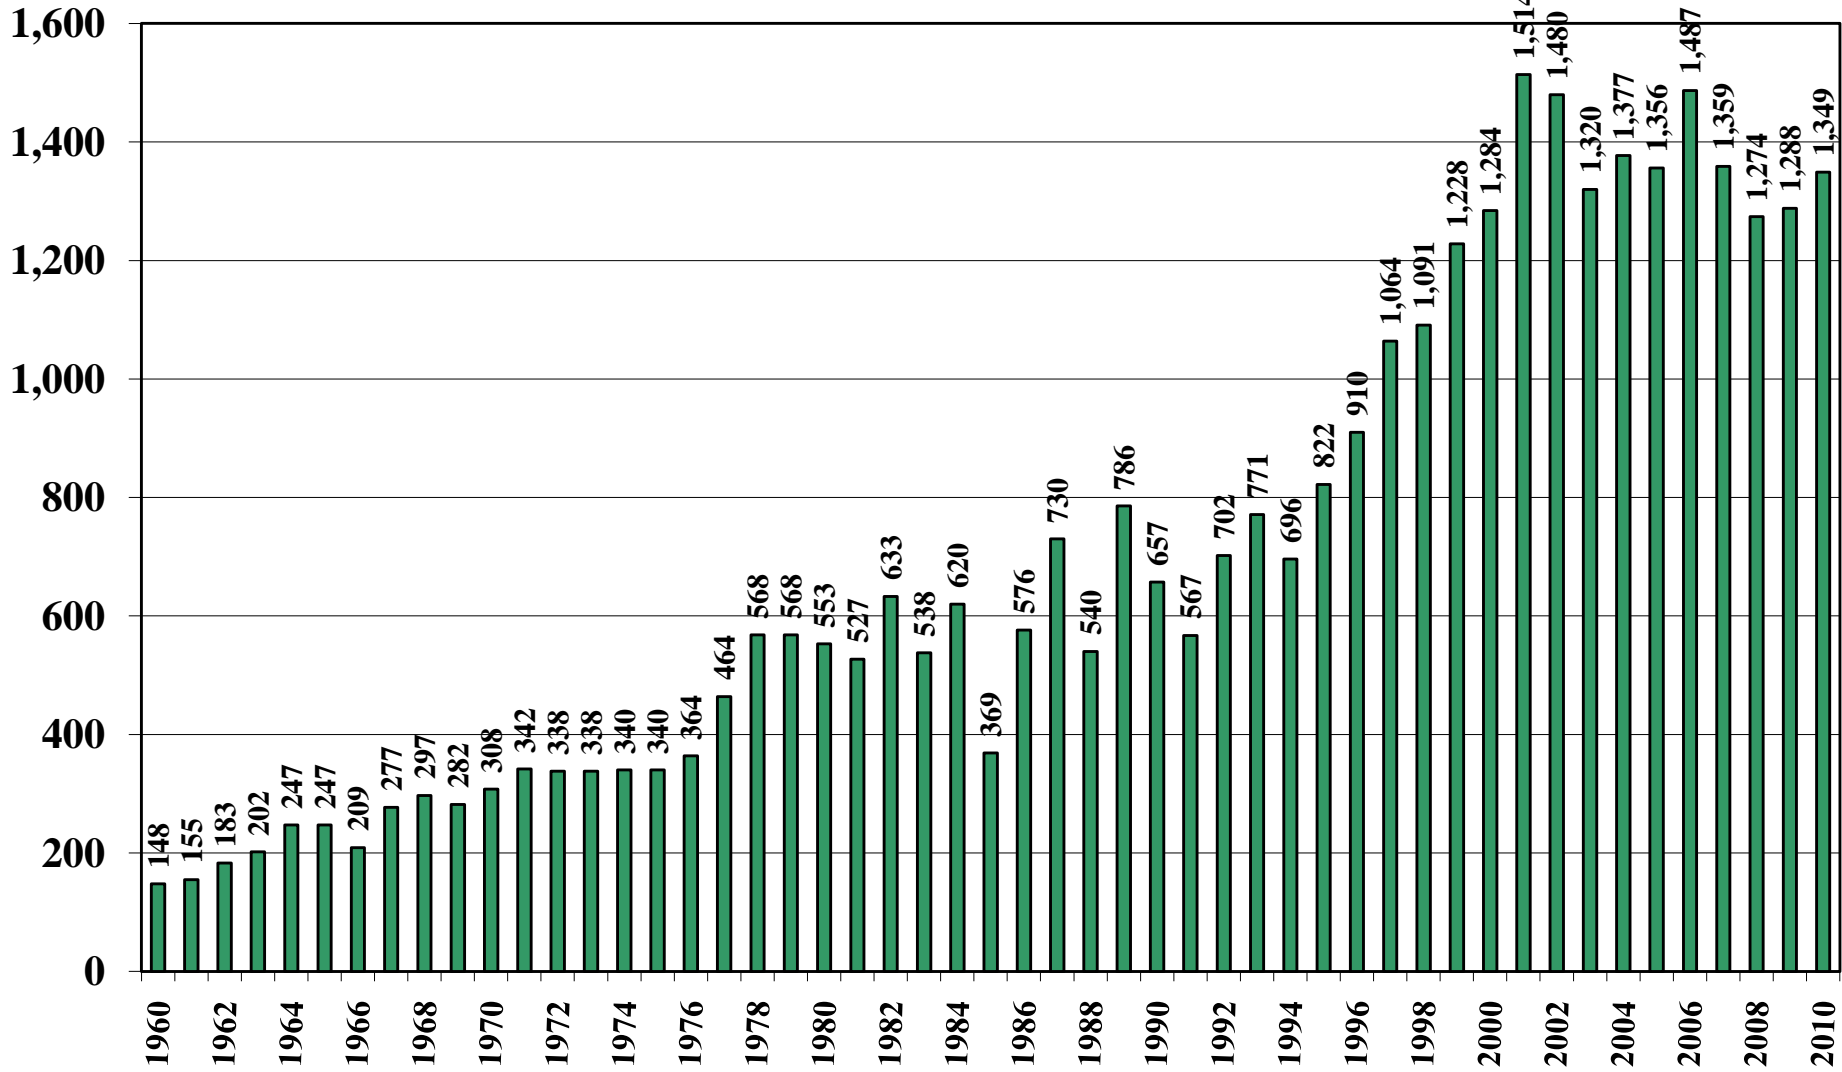

Cote d'Ivoire

USDA Supply and Demand Estimates

October 18, 2010

Cote d'Ivoire Rice Acreage Harvested 1960/61 – 2010/11

Source: [USDA Foreign Agricultural Service](#)

October 18, 2010

Cote d'Ivoire Rice Milled Production (1,000 Metric Tons) 1960/61 – 2010/11

Source: [USDA Foreign Agricultural Service](#)

October 18, 2010

Cote d'Ivoire Rice Total Domestic Consumption (1,000 Metric Tons) 1960/61 – 2010/11

Source: [USDA Foreign Agricultural Service](#)

October 18, 2010

Cote d'Ivoire Rice Total Distribution (1,000 Metric Tons) 1960/61 – 2010/11

Source: [USDA Foreign Agricultural Service](#)

October 18, 2010

Cote d'Ivoire Rice Ending Stocks (1,000 Metric Tons) 1960/61 – 2010/11