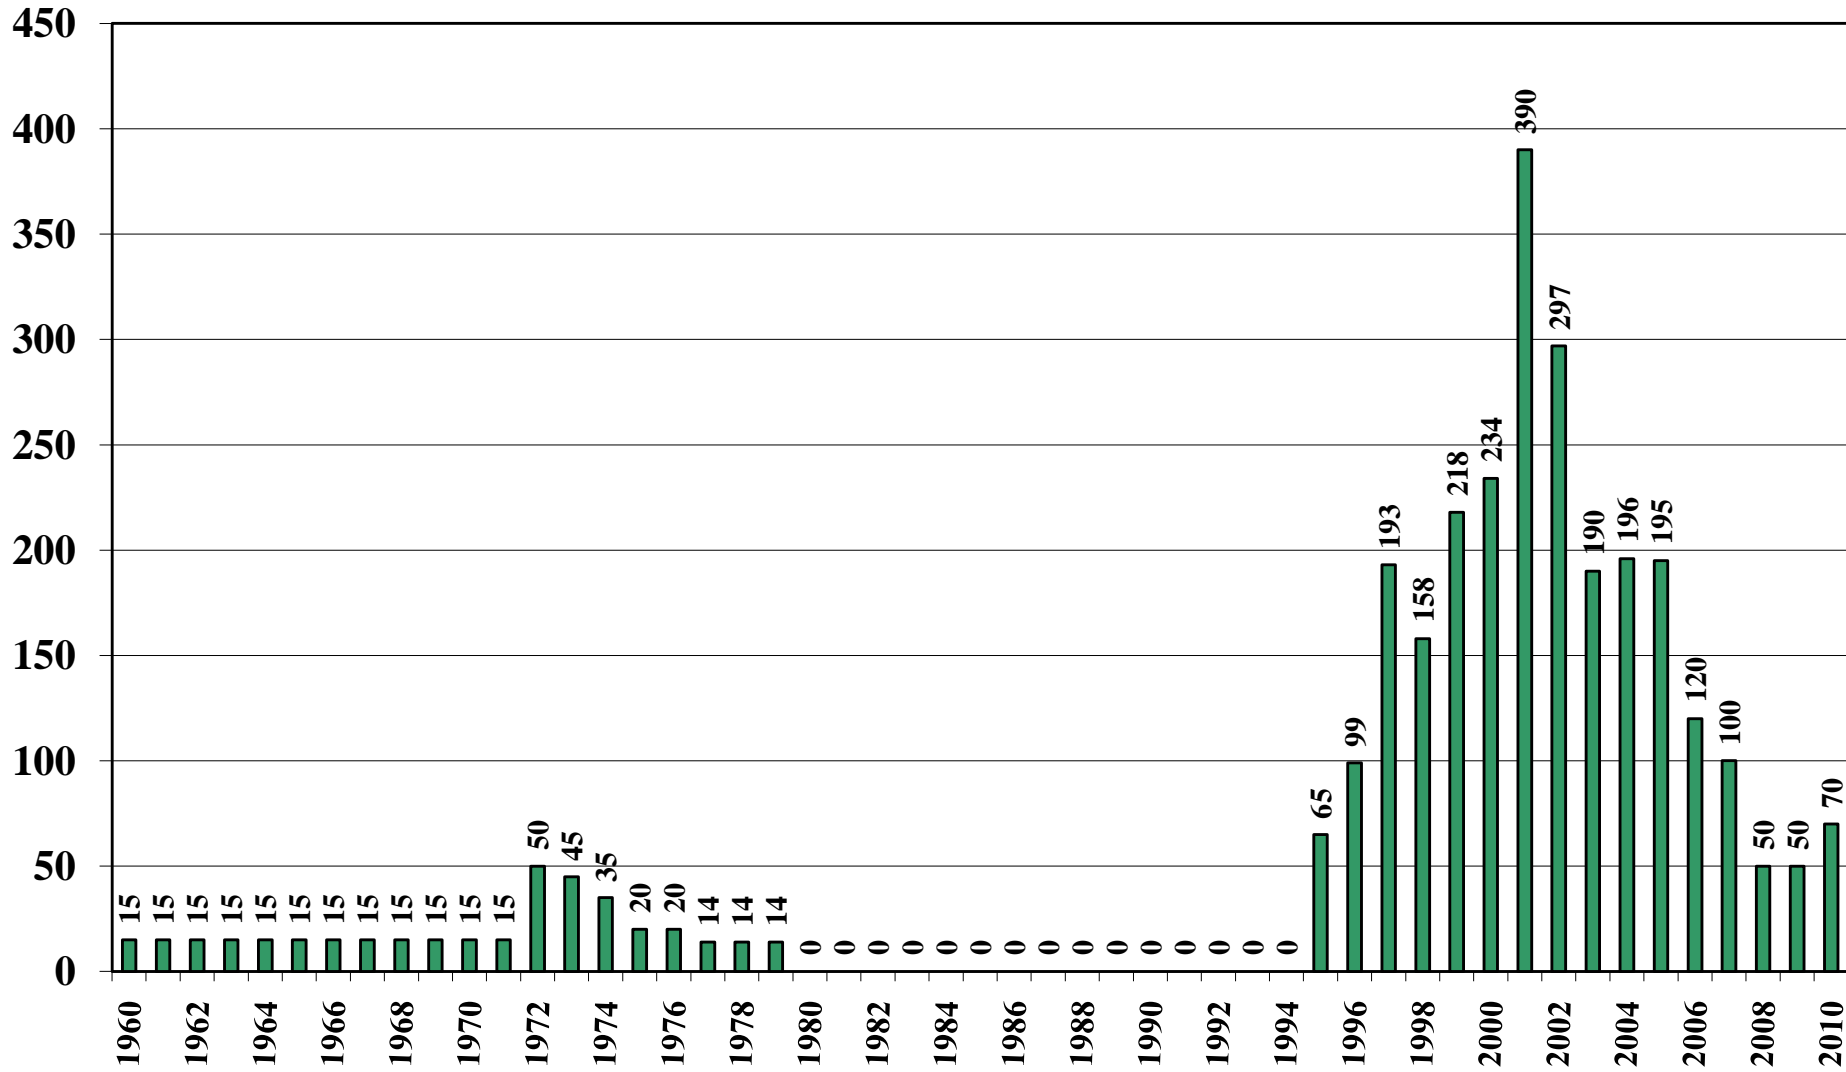

Cote d'Ivoire

USDA Supply and Demand Estimates

October 18, 2010

Cote d'Ivoire Rice Acreage Harvested 1960/61 – 2010/11

Source: [USDA Foreign Agricultural Service](#)

October 18, 2010

Cote d'Ivoire Rice Milled Production (1,000 Metric Tons) 1960/61 – 2010/11

Source: [USDA Foreign Agricultural Service](#)

October 18, 2010

Cote d'Ivoire Rice Total Domestic Consumption (1,000 Metric Tons) 1960/61 – 2010/11

Source: [USDA Foreign Agricultural Service](#)

October 18, 2010

Cote d'Ivoire Rice Total Distribution (1,000 Metric Tons) 1960/61 – 2010/11

Source: [USDA Foreign Agricultural Service](#)

October 18, 2010

Cote d'Ivoire Rice Ending Stocks (1,000 Metric Tons) 1960/61 – 2010/11