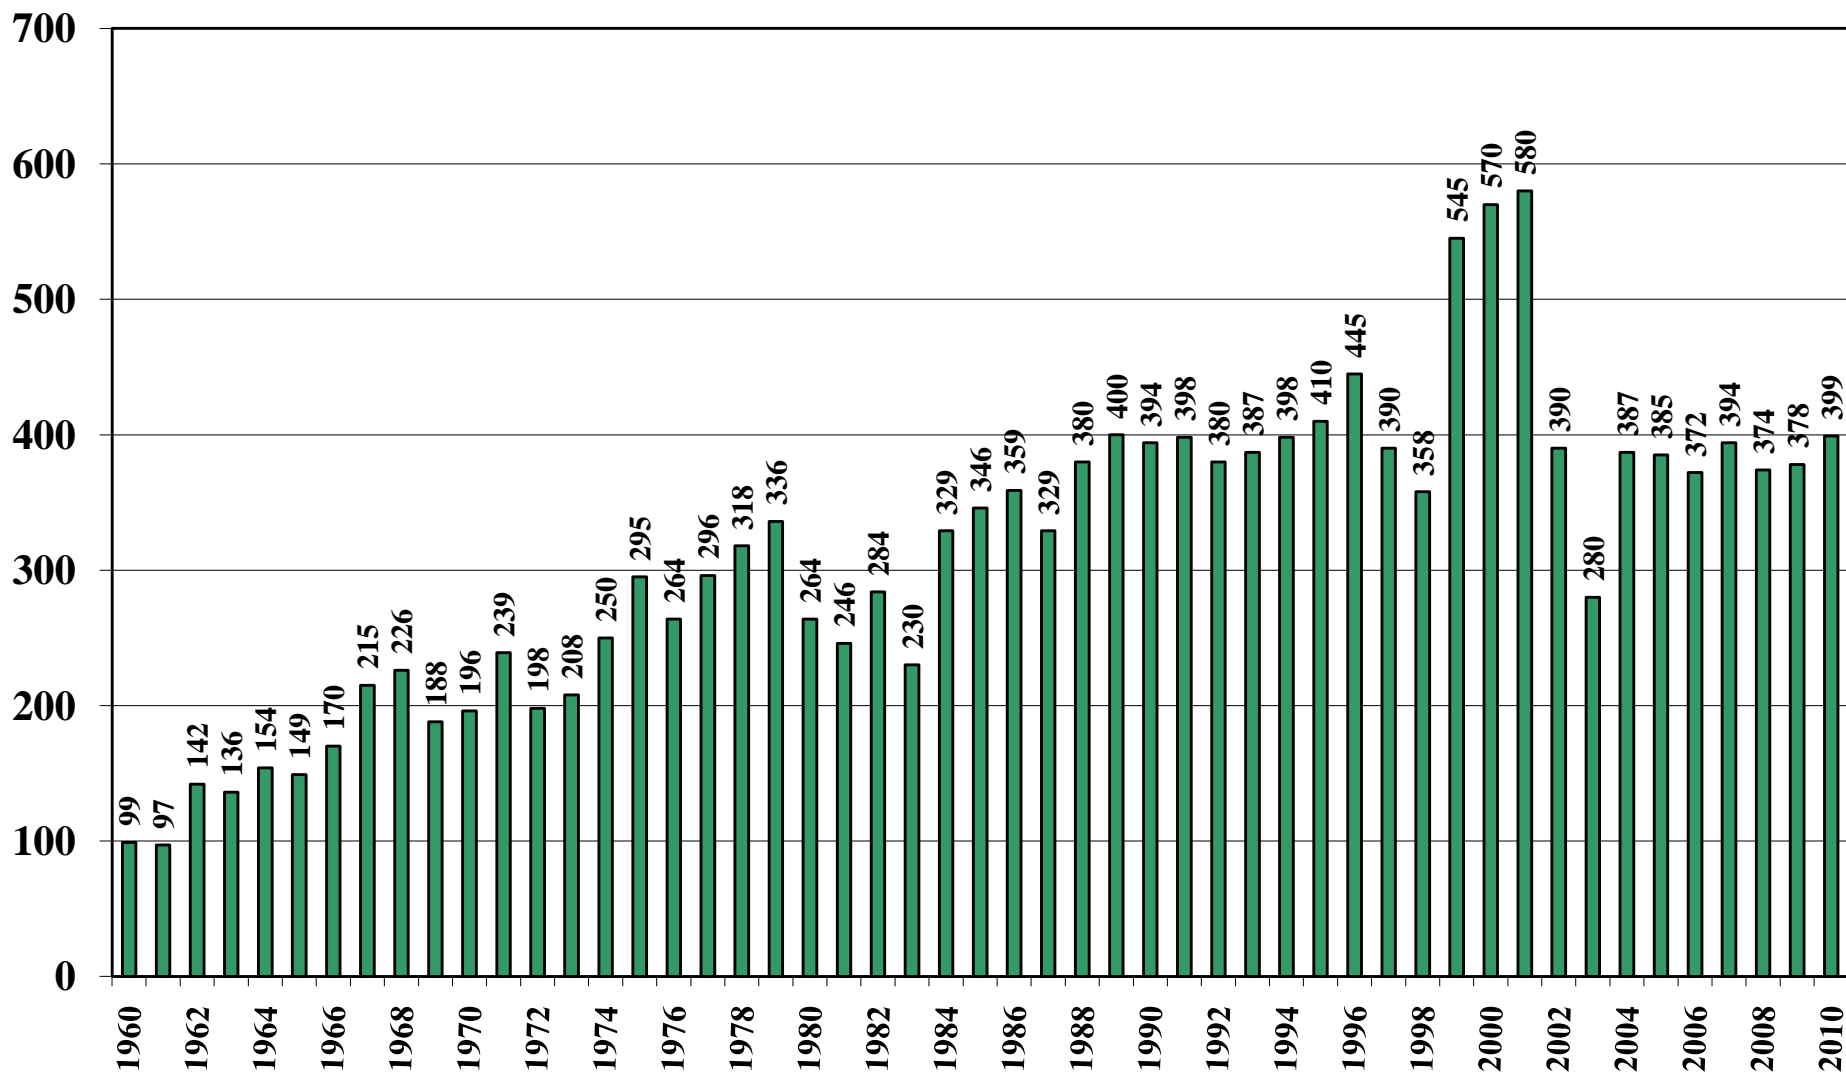

Cote d'Ivoire

USDA Supply and Demand Estimates

October 18, 2010

Cote d'Ivoire Rice Acreage Harvested 1960/61 – 2010/11

Source: [USDA Foreign Agricultural Service](#)

October 18, 2010

Cote d'Ivoire Rice Milled Production (1,000 Metric Tons) 1960/61 – 2010/11

Source: [USDA Foreign Agricultural Service](#)

Cote d'Ivoire Rice Jan-Dec Imports (1,000 Metric Tons) 1960/61 – 2010/11

Source: [USDA Foreign Agricultural Service](#)

October 18, 2010

Cote d'Ivoire Rice Jan-Dec Exports (1,000 Metric Tons) 1960/61 – 2010/11

Source: [USDA Foreign Agricultural Service](#)

October 18, 2010

Cote d'Ivoire Rice Total Domestic Consumption (1,000 Metric Tons) 1960/61 – 2010/11

Source: [USDA Foreign Agricultural Service](#)

October 18, 2010