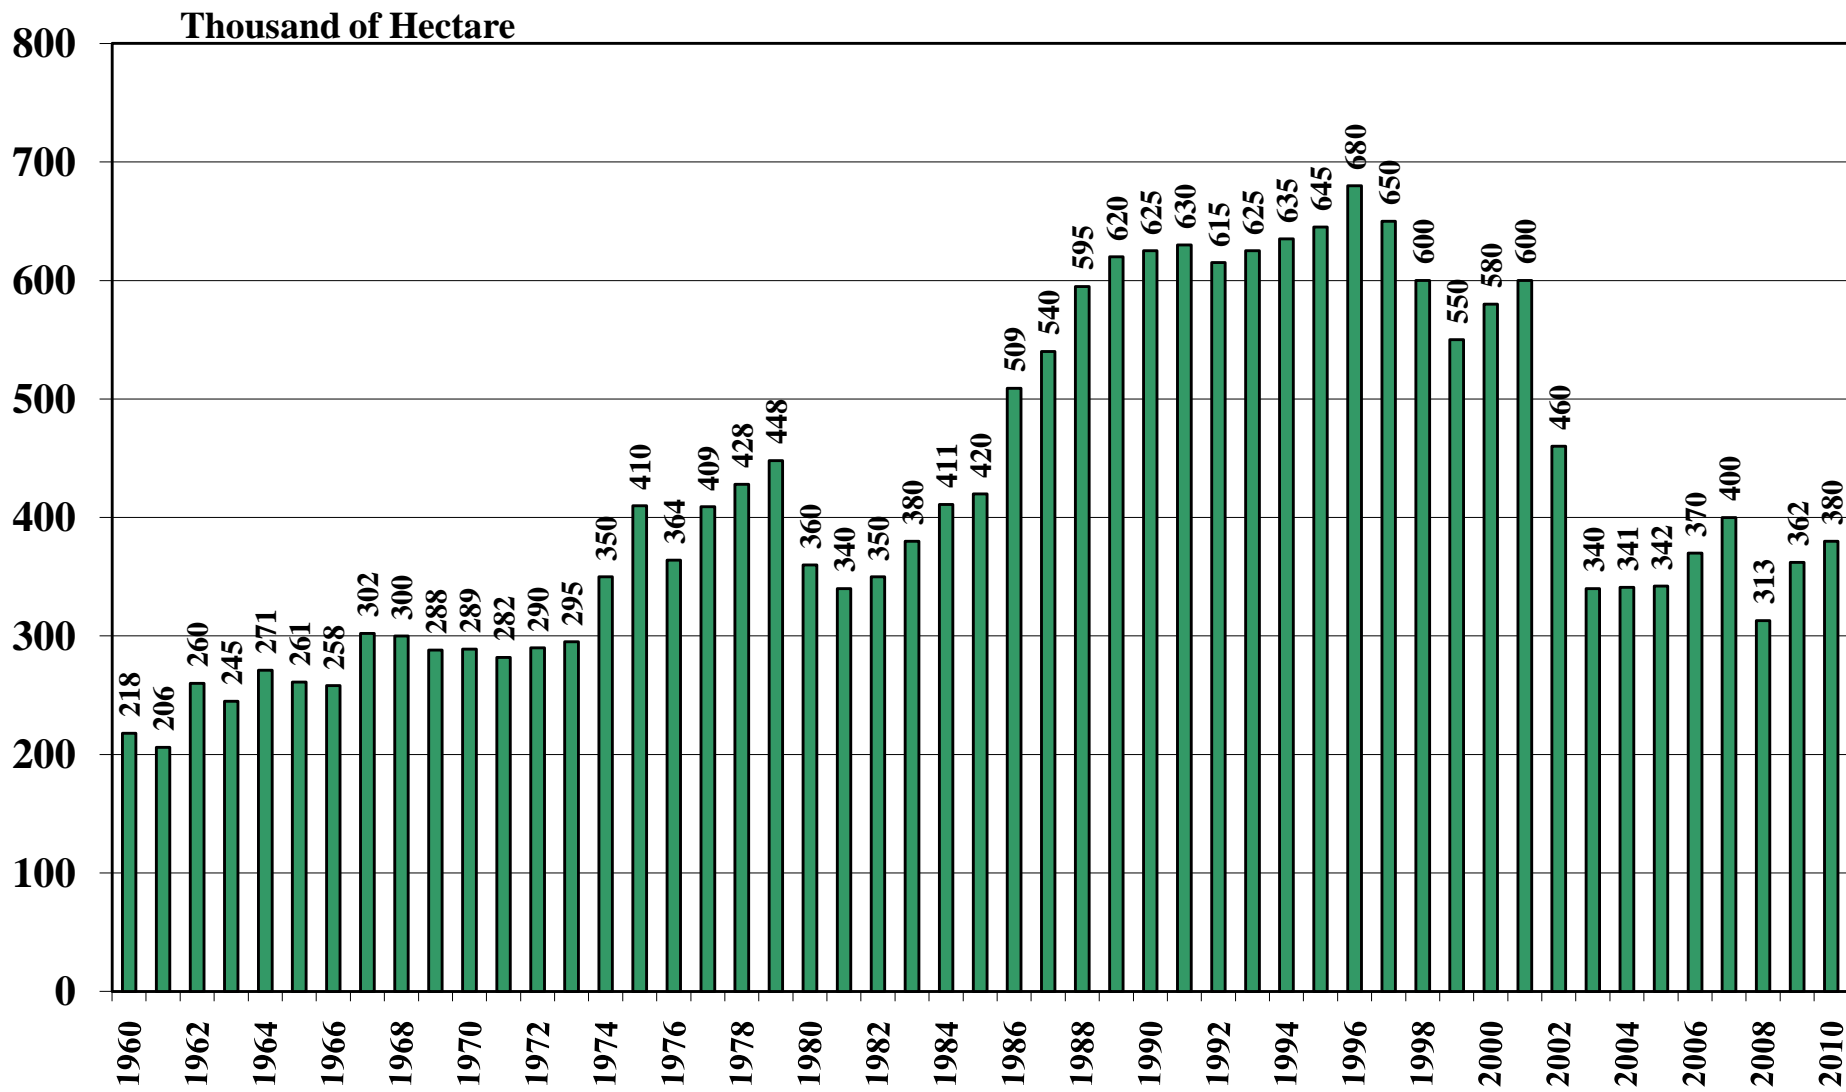

Cote d'Ivoire

USDA Supply and Demand Estimates

October 18, 2010

Cote d'Ivoire Rice Acreage Harvested 1960/61 – 2010/11

Source: [USDA Foreign Agricultural Service](#)

October 18, 2010

Cote d'Ivoire Rice Milled Production (1,000 Metric Tons) 1960/61 – 2010/11

Source: [USDA Foreign Agricultural Service](#)

Cote d'Ivoire Rice Jan-Dec Imports (1,000 Metric Tons) 1960/61 – 2010/11

Source: [USDA Foreign Agricultural Service](#)

October 18, 2010

Cote d'Ivoire Rice Jan-Dec Exports (1,000 Metric Tons) 1960/61 – 2010/11

Source: [USDA Foreign Agricultural Service](#)

October 18, 2010

Cote d'Ivoire Rice Total Domestic Consumption (1,000 Metric Tons) 1960/61 – 2010/11

Source: [USDA Foreign Agricultural Service](#)

October 18, 2010

Cote d'Ivoire Rice Total Distribution (1,000 Metric Tons) 1960/61 – 2010/11

Source: [USDA Foreign Agricultural Service](#)

October 18, 2010

Cote d'Ivoire Rice Ending Stocks (1,000 Metric Tons) 1960/61 – 2010/11