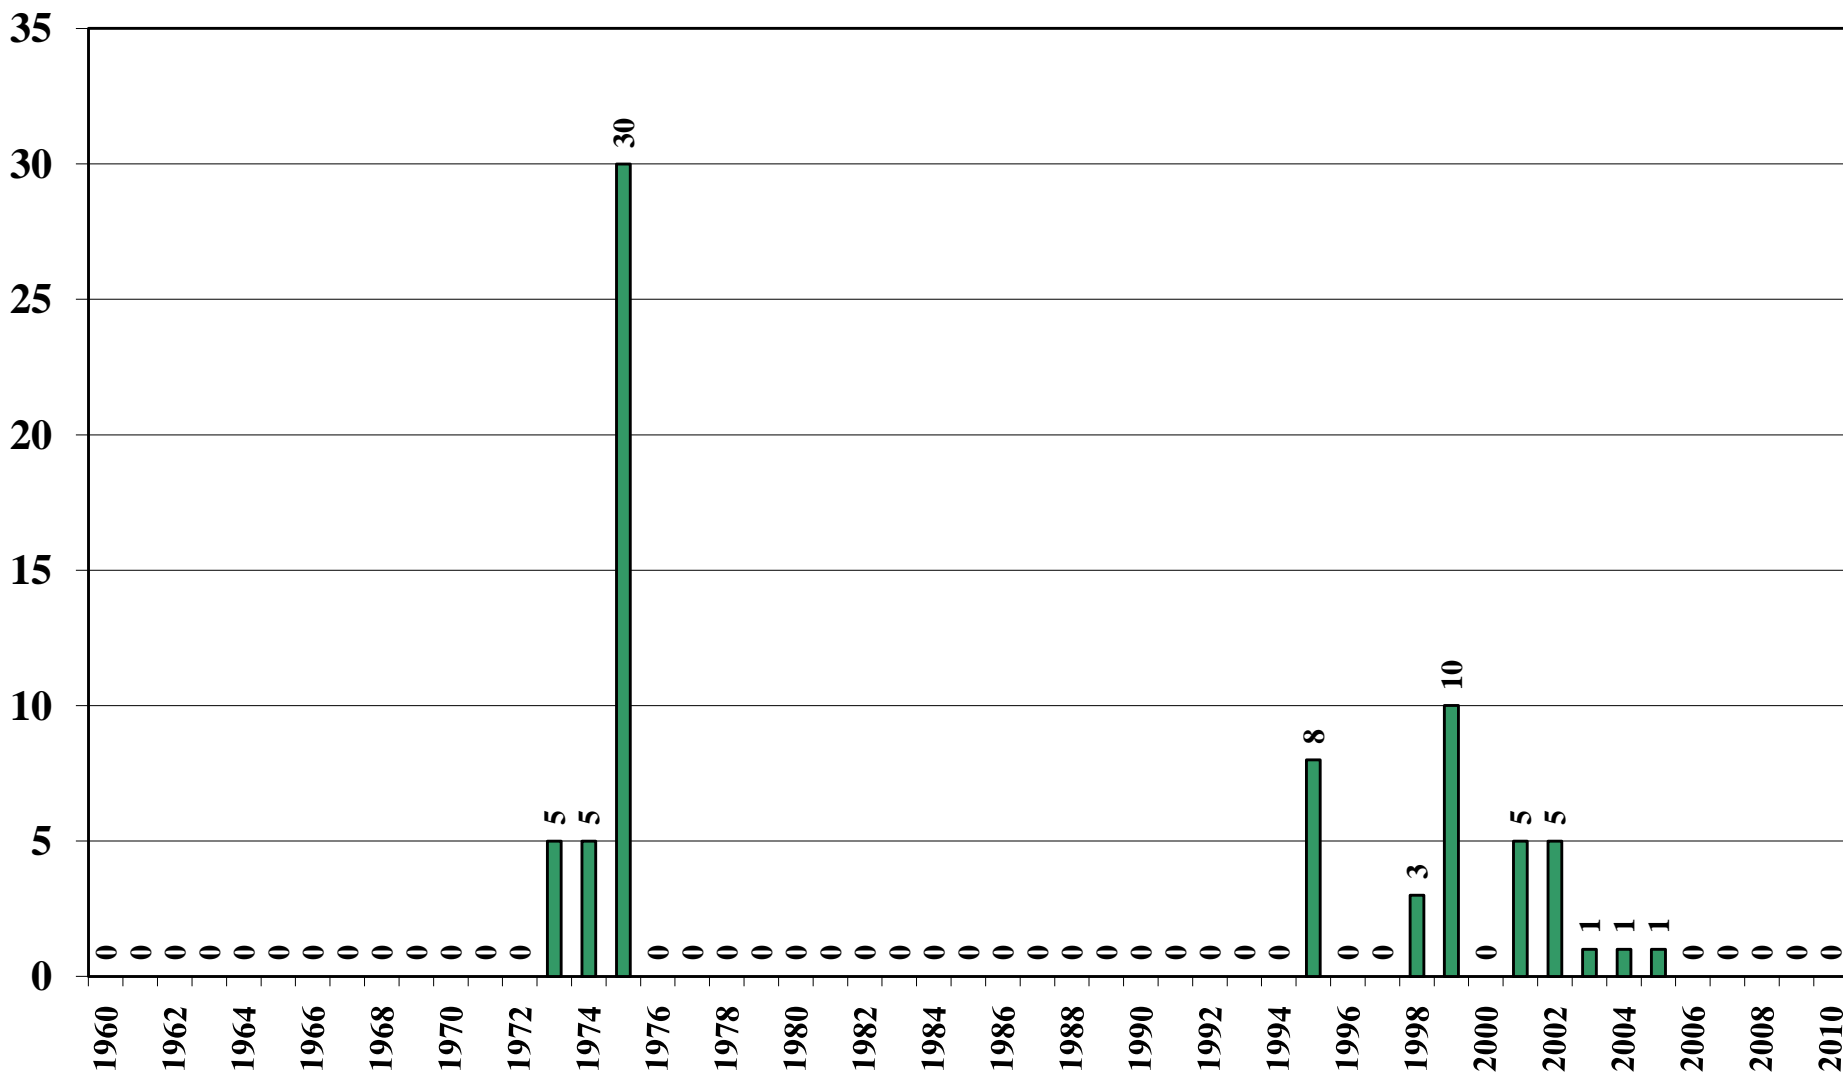

Cote d'Ivoire

USDA Supply and Demand Estimates

October 18, 2010

Cote d'Ivoire Rice Acreage Harvested 1960/61 – 2010/11

Source: [USDA Foreign Agricultural Service](#)

October 18, 2010

Cote d'Ivoire Rice Milled Production (1,000 Metric Tons) 1960/61 – 2010/11

Source: [USDA Foreign Agricultural Service](#)

Cote d'Ivoire Rice Jan-Dec Imports (1,000 Metric Tons) 1960/61 – 2010/11

Source: [USDA Foreign Agricultural Service](#)

October 18, 2010

Cote d'Ivoire Rice Jan-Dec Exports (1,000 Metric Tons) 1960/61 – 2010/11

Source: [USDA Foreign Agricultural Service](#)

October 18, 2010

Cote d'Ivoire Rice Total Domestic Consumption (1,000 Metric Tons) 1960/61 – 2010/11

Source: [USDA Foreign Agricultural Service](#)

October 18, 2010

Cote d'Ivoire Rice Total Distribution (1,000 Metric Tons) 1960/61 – 2010/11

Source: [USDA Foreign Agricultural Service](#)

October 18, 2010

Cote d'Ivoire Rice Ending Stocks (1,000 Metric Tons) 1960/61 – 2010/11