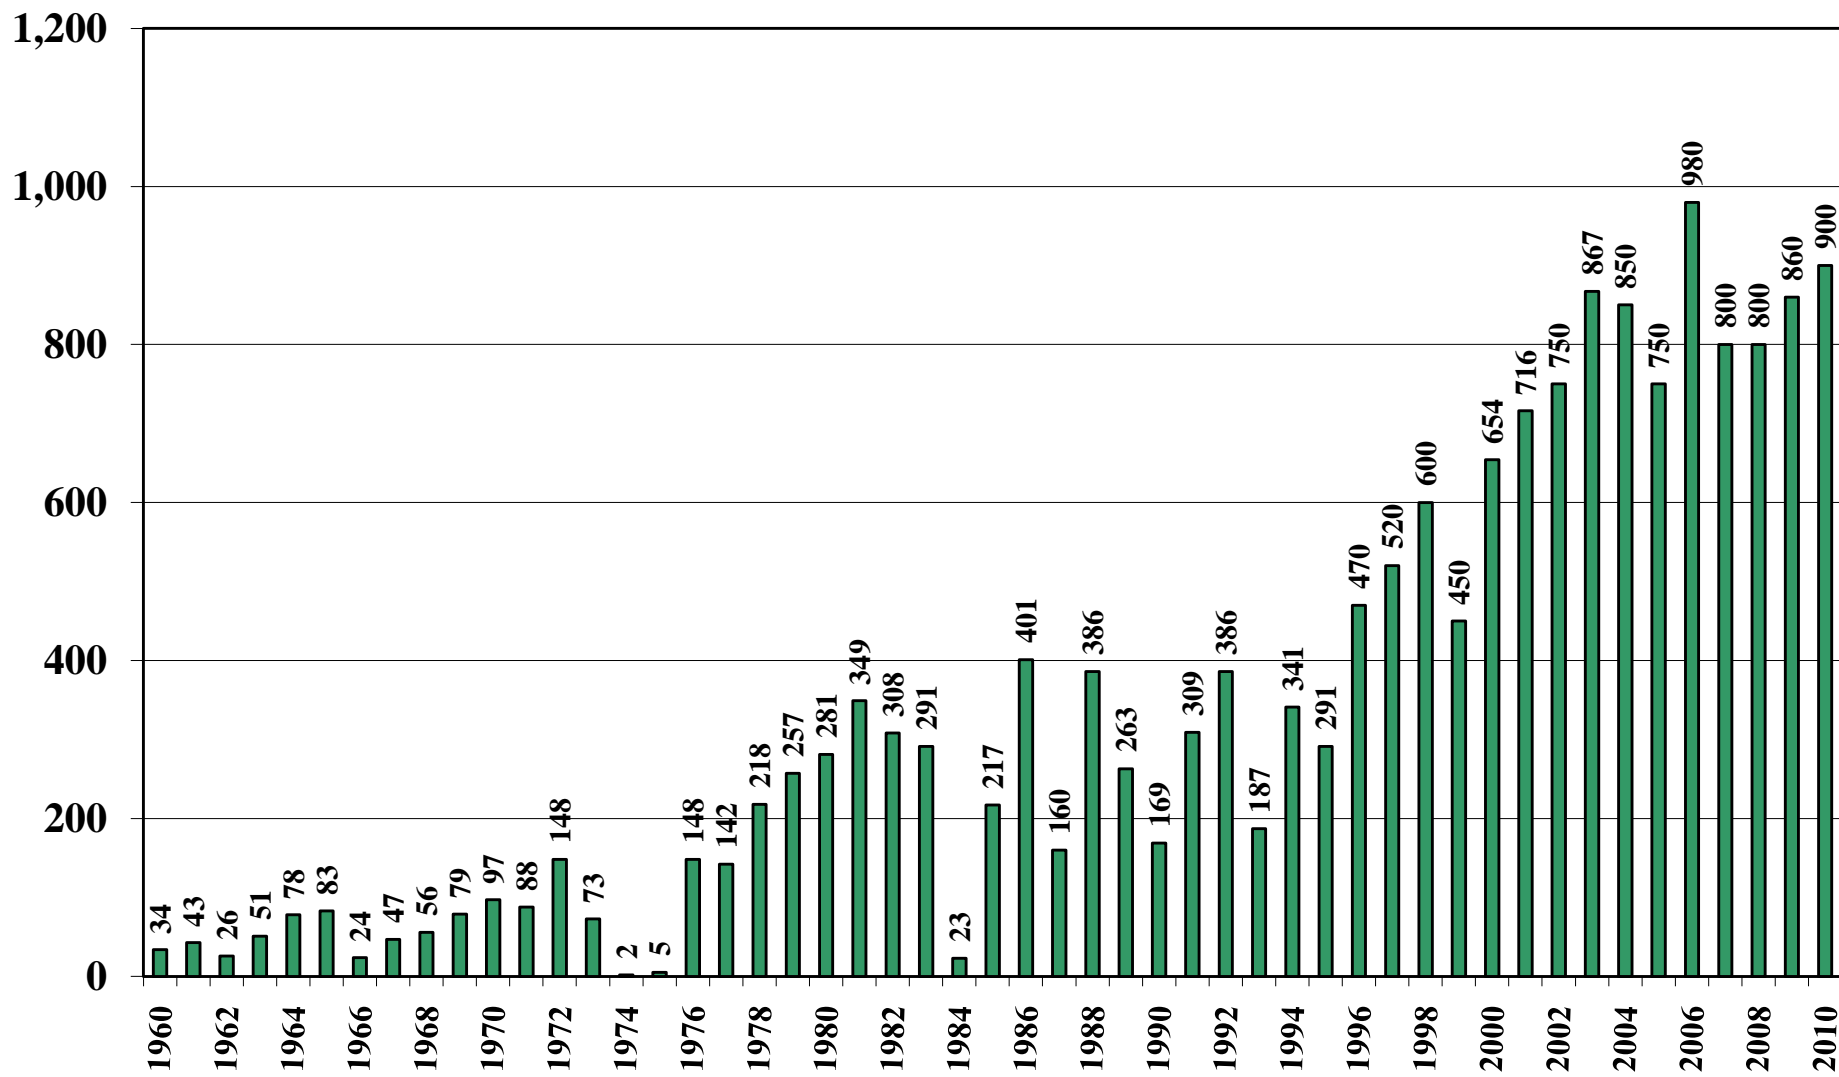

Cote d'Ivoire

USDA Supply and Demand Estimates

October 18, 2010

Cote d'Ivoire Rice Acreage Harvested 1960/61 – 2010/11

Source: [USDA Foreign Agricultural Service](#)

October 18, 2010

Cote d'Ivoire Rice Milled Production (1,000 Metric Tons) 1960/61 – 2010/11

Source: [USDA Foreign Agricultural Service](#)

Cote d'Ivoire Rice Jan-Dec Imports (1,000 Metric Tons) 1960/61 – 2010/11

Source: [USDA Foreign Agricultural Service](#)

October 18, 2010

Cote d'Ivoire Rice Jan-Dec Exports (1,000 Metric Tons) 1960/61 – 2010/11

Source: [USDA Foreign Agricultural Service](#)

October 18, 2010

Cote d'Ivoire Rice Total Domestic Consumption (1,000 Metric Tons) 1960/61 – 2010/11

Source: [USDA Foreign Agricultural Service](#)

October 18, 2010

Cote d'Ivoire Rice Total Distribution (1,000 Metric Tons) 1960/61 – 2010/11

Source: [USDA Foreign Agricultural Service](#)

October 18, 2010

Cote d'Ivoire Rice Ending Stocks (1,000 Metric Tons) 1960/61 – 2010/11