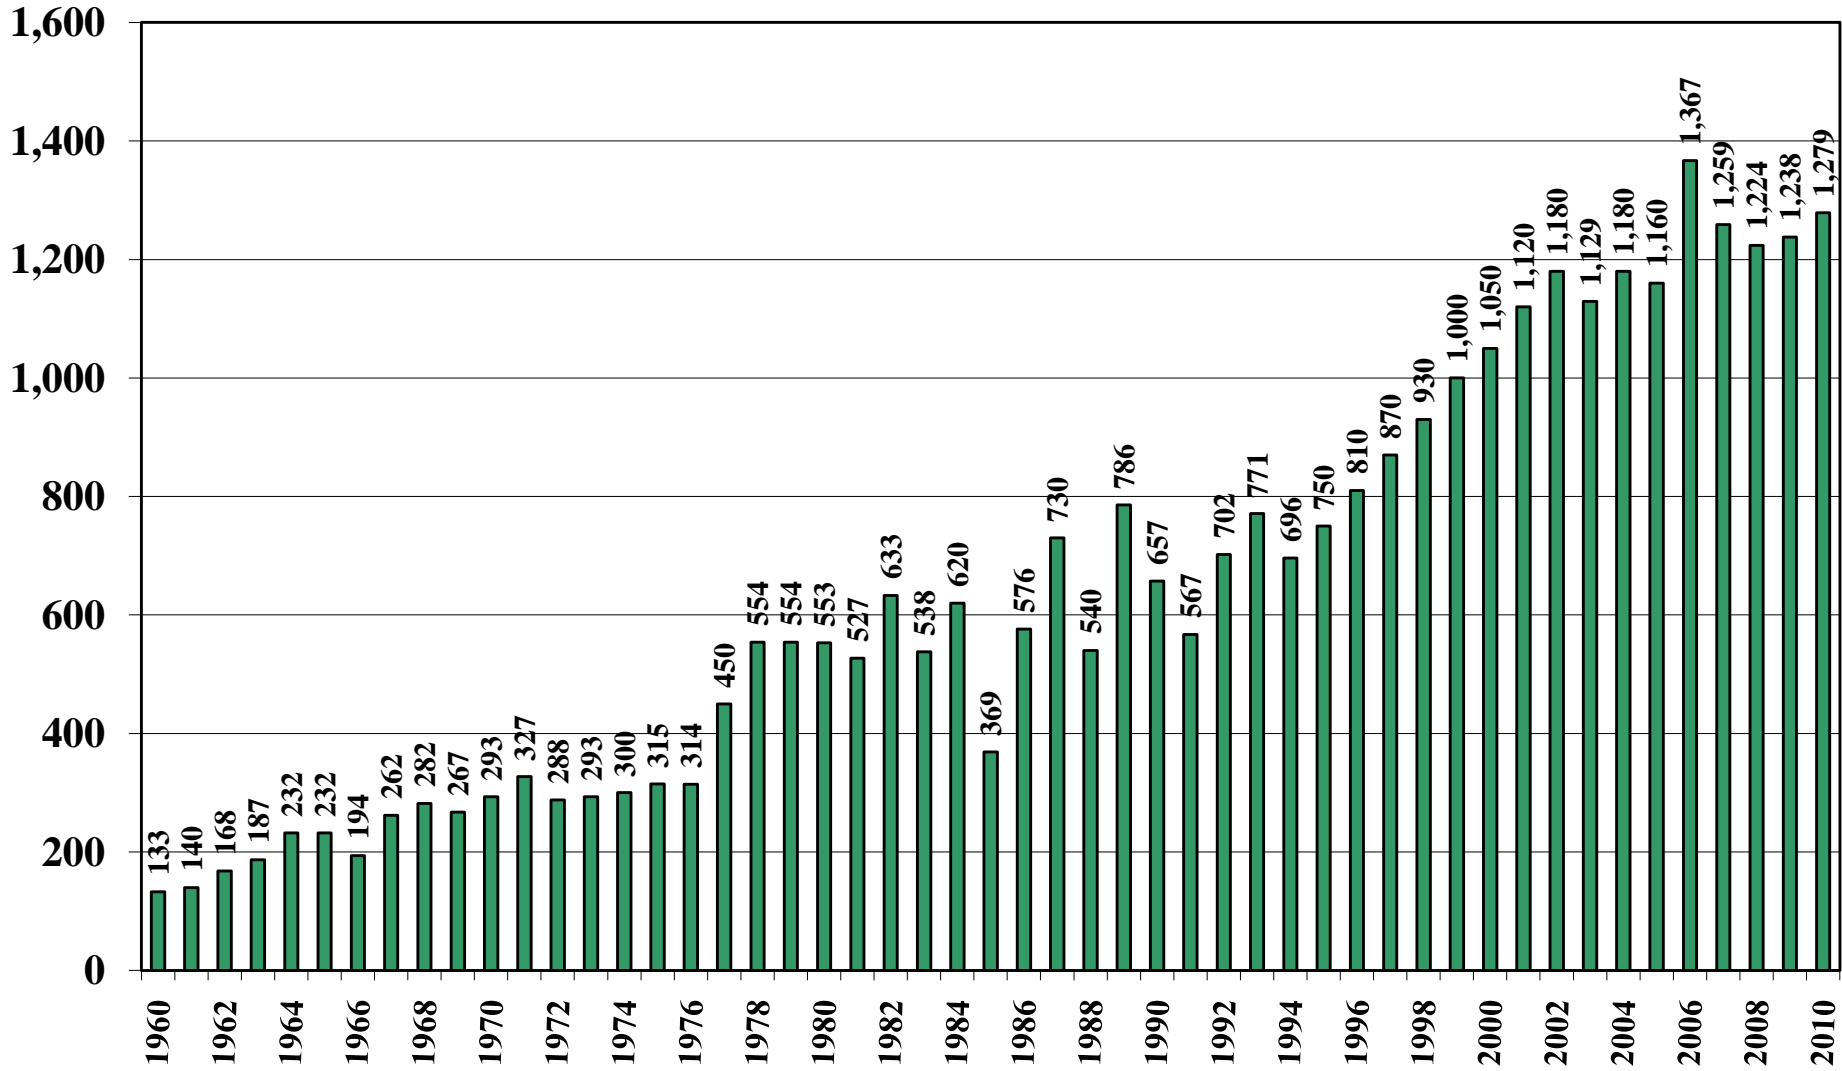

Cote d'Ivoire

USDA Supply and Demand Estimates

October 18, 2010

Cote d'Ivoire Rice Acreage Harvested 1960/61 – 2010/11

Source: [USDA Foreign Agricultural Service](#)

October 18, 2010

Cote d'Ivoire Rice Milled Production (1,000 Metric Tons) 1960/61 – 2010/11

Source: [USDA Foreign Agricultural Service](#)

Cote d'Ivoire Rice Jan-Dec Imports (1,000 Metric Tons) 1960/61 – 2010/11

Source: [USDA Foreign Agricultural Service](#)

October 18, 2010

Cote d'Ivoire Rice Jan-Dec Exports (1,000 Metric Tons) 1960/61 – 2010/11

Source: [USDA Foreign Agricultural Service](#)

October 18, 2010

Cote d'Ivoire Rice Total Domestic Consumption (1,000 Metric Tons) 1960/61 – 2010/11

Source: [USDA Foreign Agricultural Service](#)

October 18, 2010